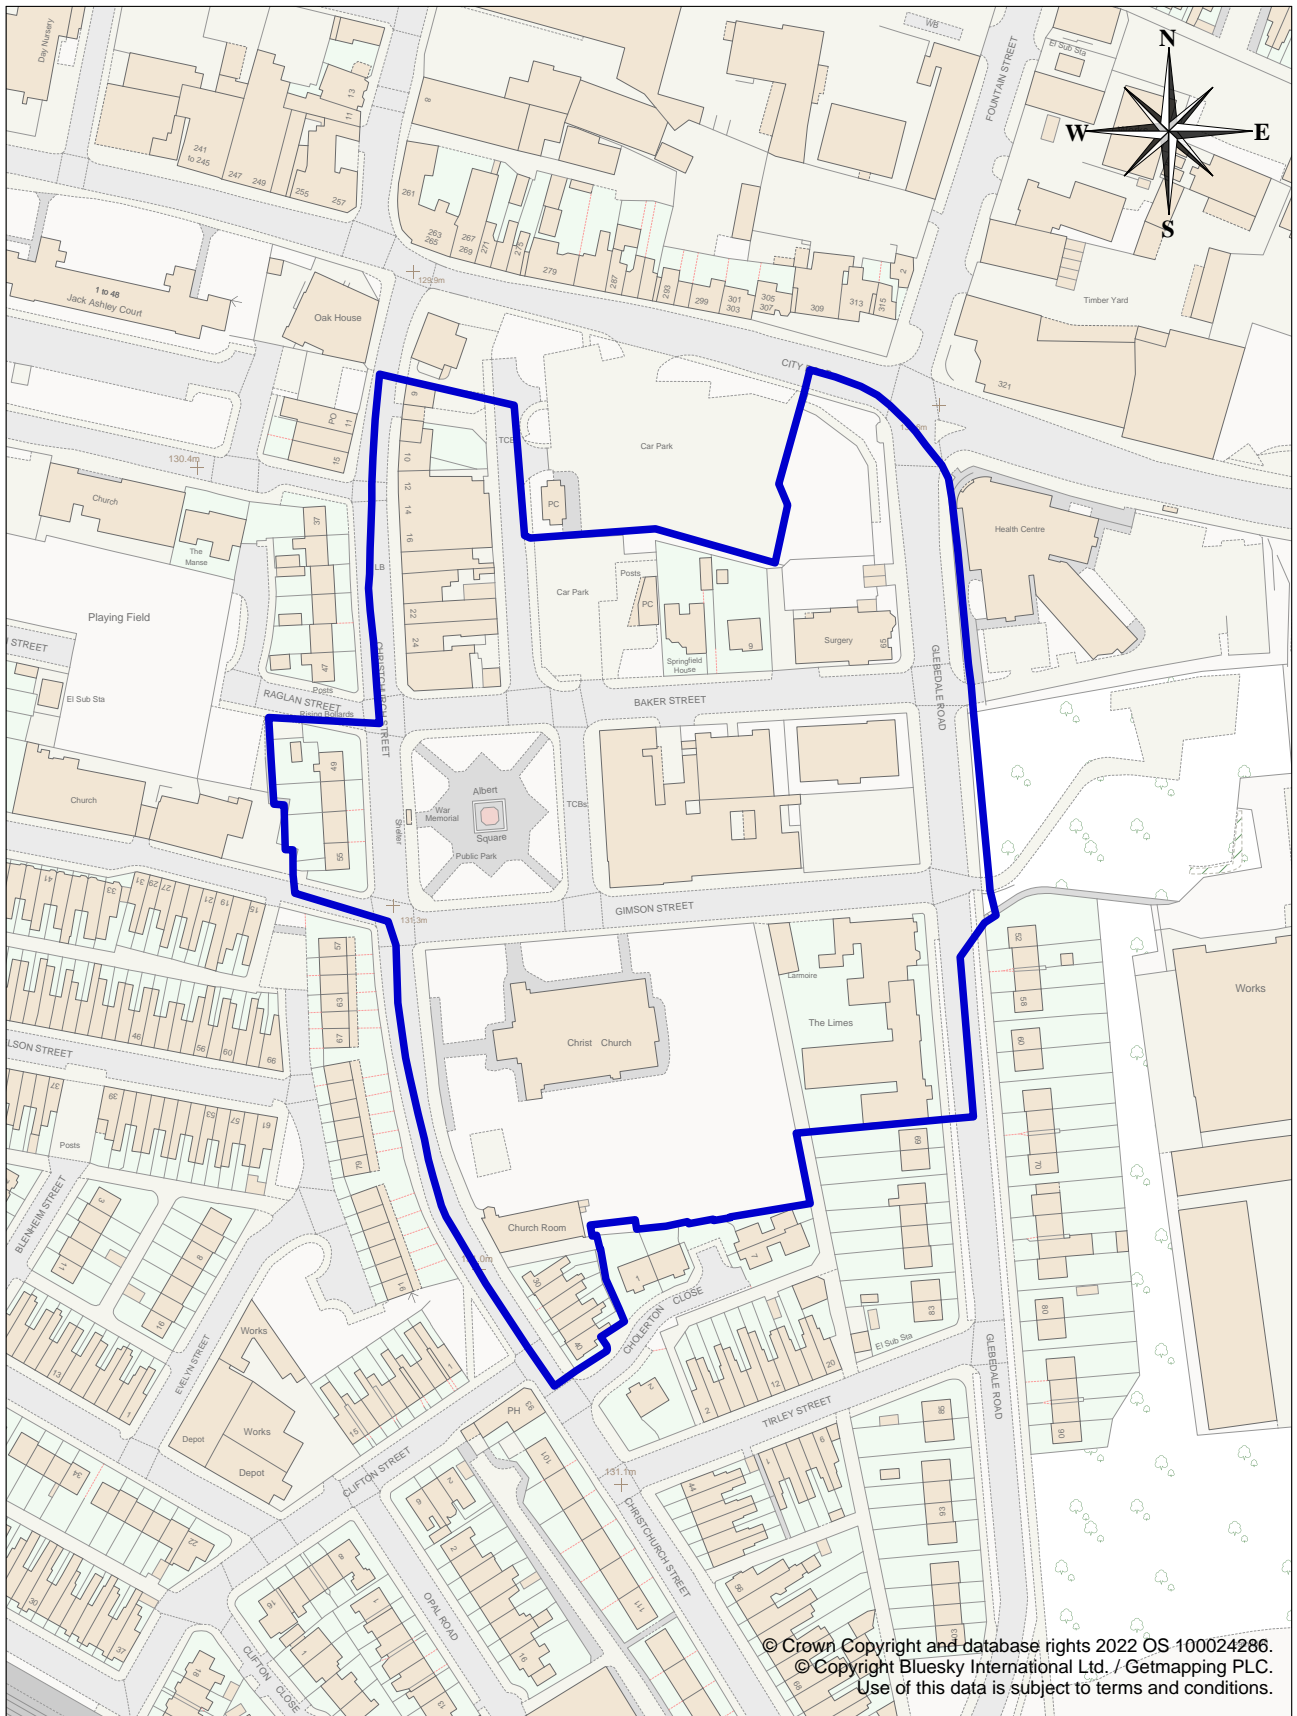

Map B: Albert Square Conservation Area - Proposed

© Crown Copyright and database rights 2022 OS 100024286.
 © Copyright Bluesky International Ltd. / Getmapping PLC.
 Use of this data is subject to terms and conditions.

City of
Stoke-on-Trent

Stoke on Trent City Council
 Civic Centre
 Glebe Street
 Stoke on Trent ST4 1HH
 UK

Scale	1:2000 @ A4
Date	11 Nov 2022
Drawn By	{Drawn By}
Drawing Ref	{Drawing Ref}
Revision	{Revision}