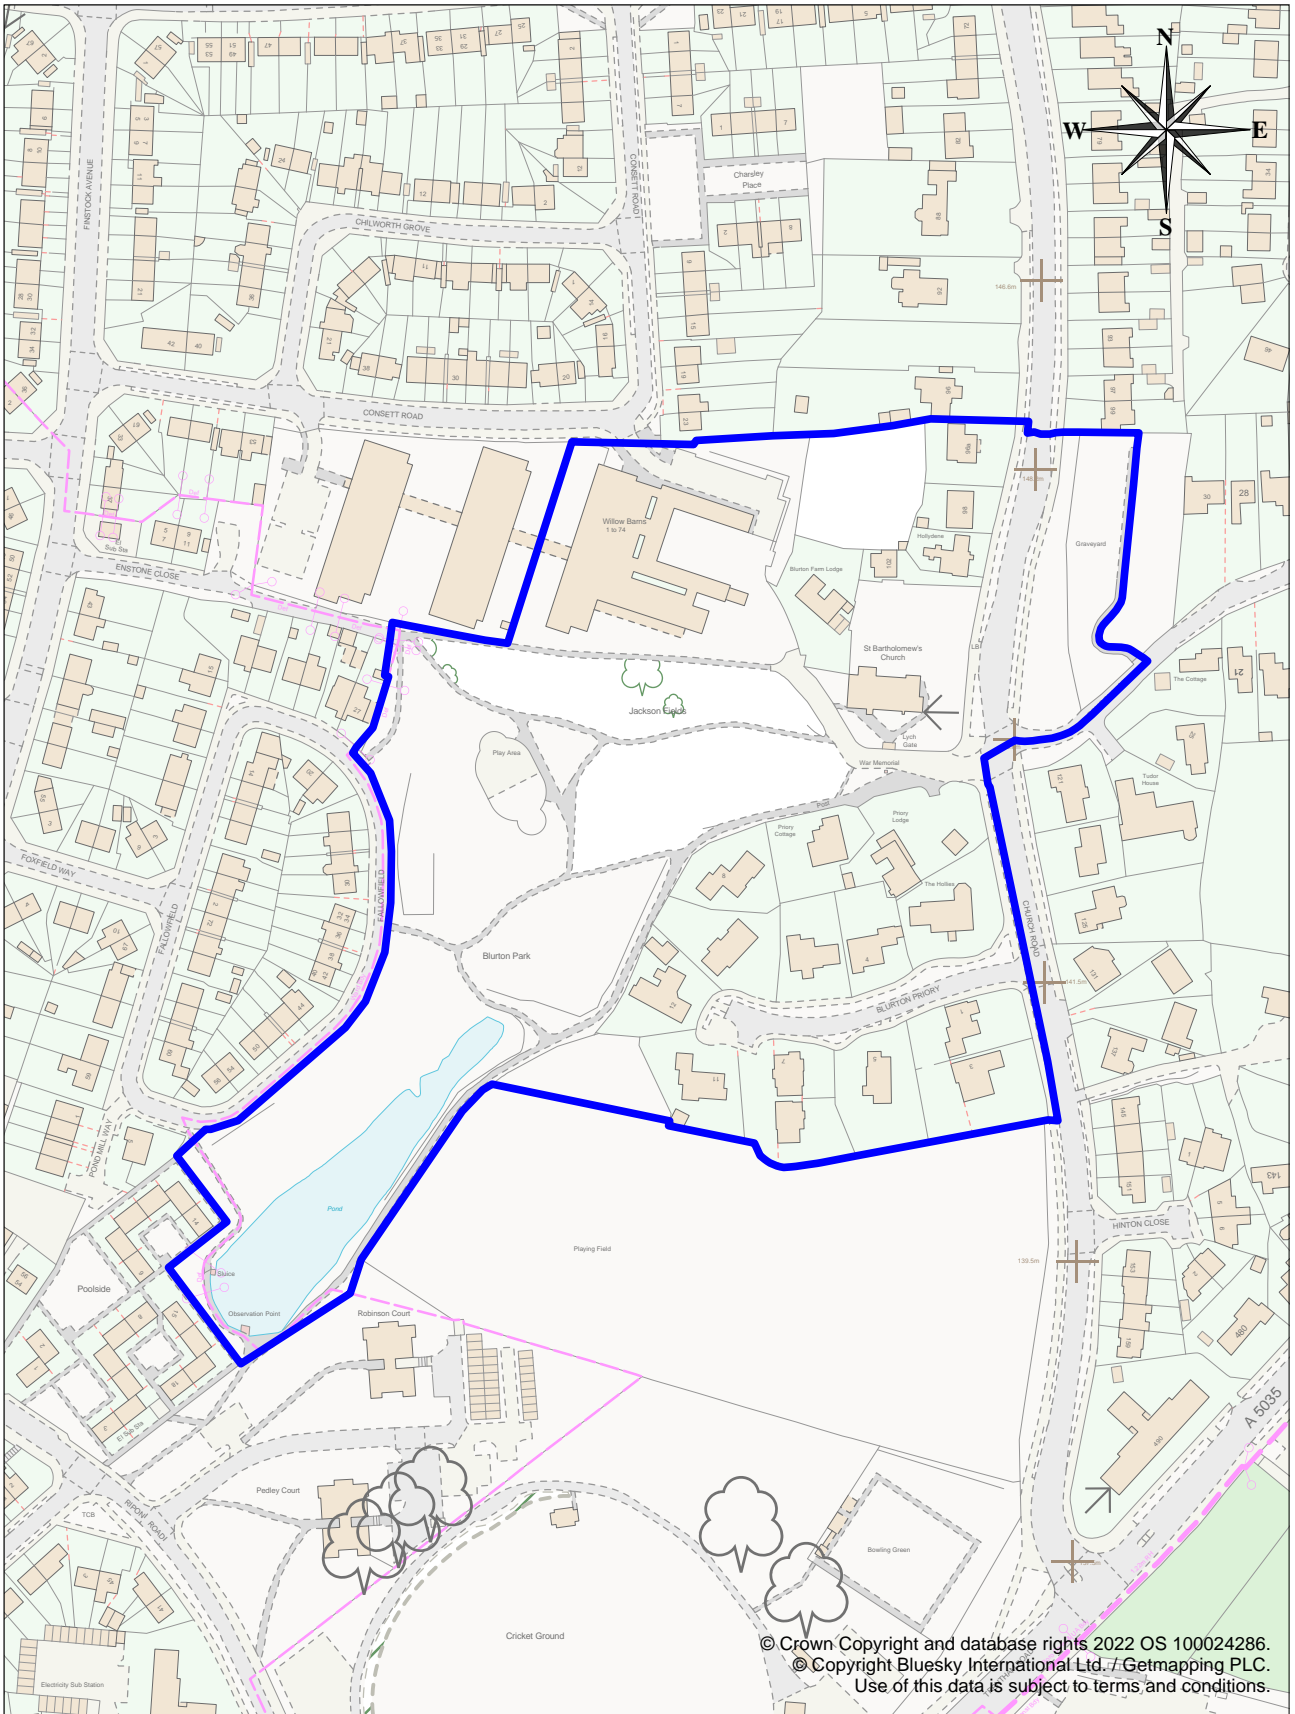

Appendix 1: Blurton Church Conservation Area

Stoke on Trent City Council  
Civic Centre  
Glebe Street  
Stoke on Trent ST4 1HH  
UK

Scale	1:2500 @ A4
Date	22 Nov 2022
Drawn By	{Drawn By}
Drawing Ref	{Drawing Ref}
Revision	{Revision}