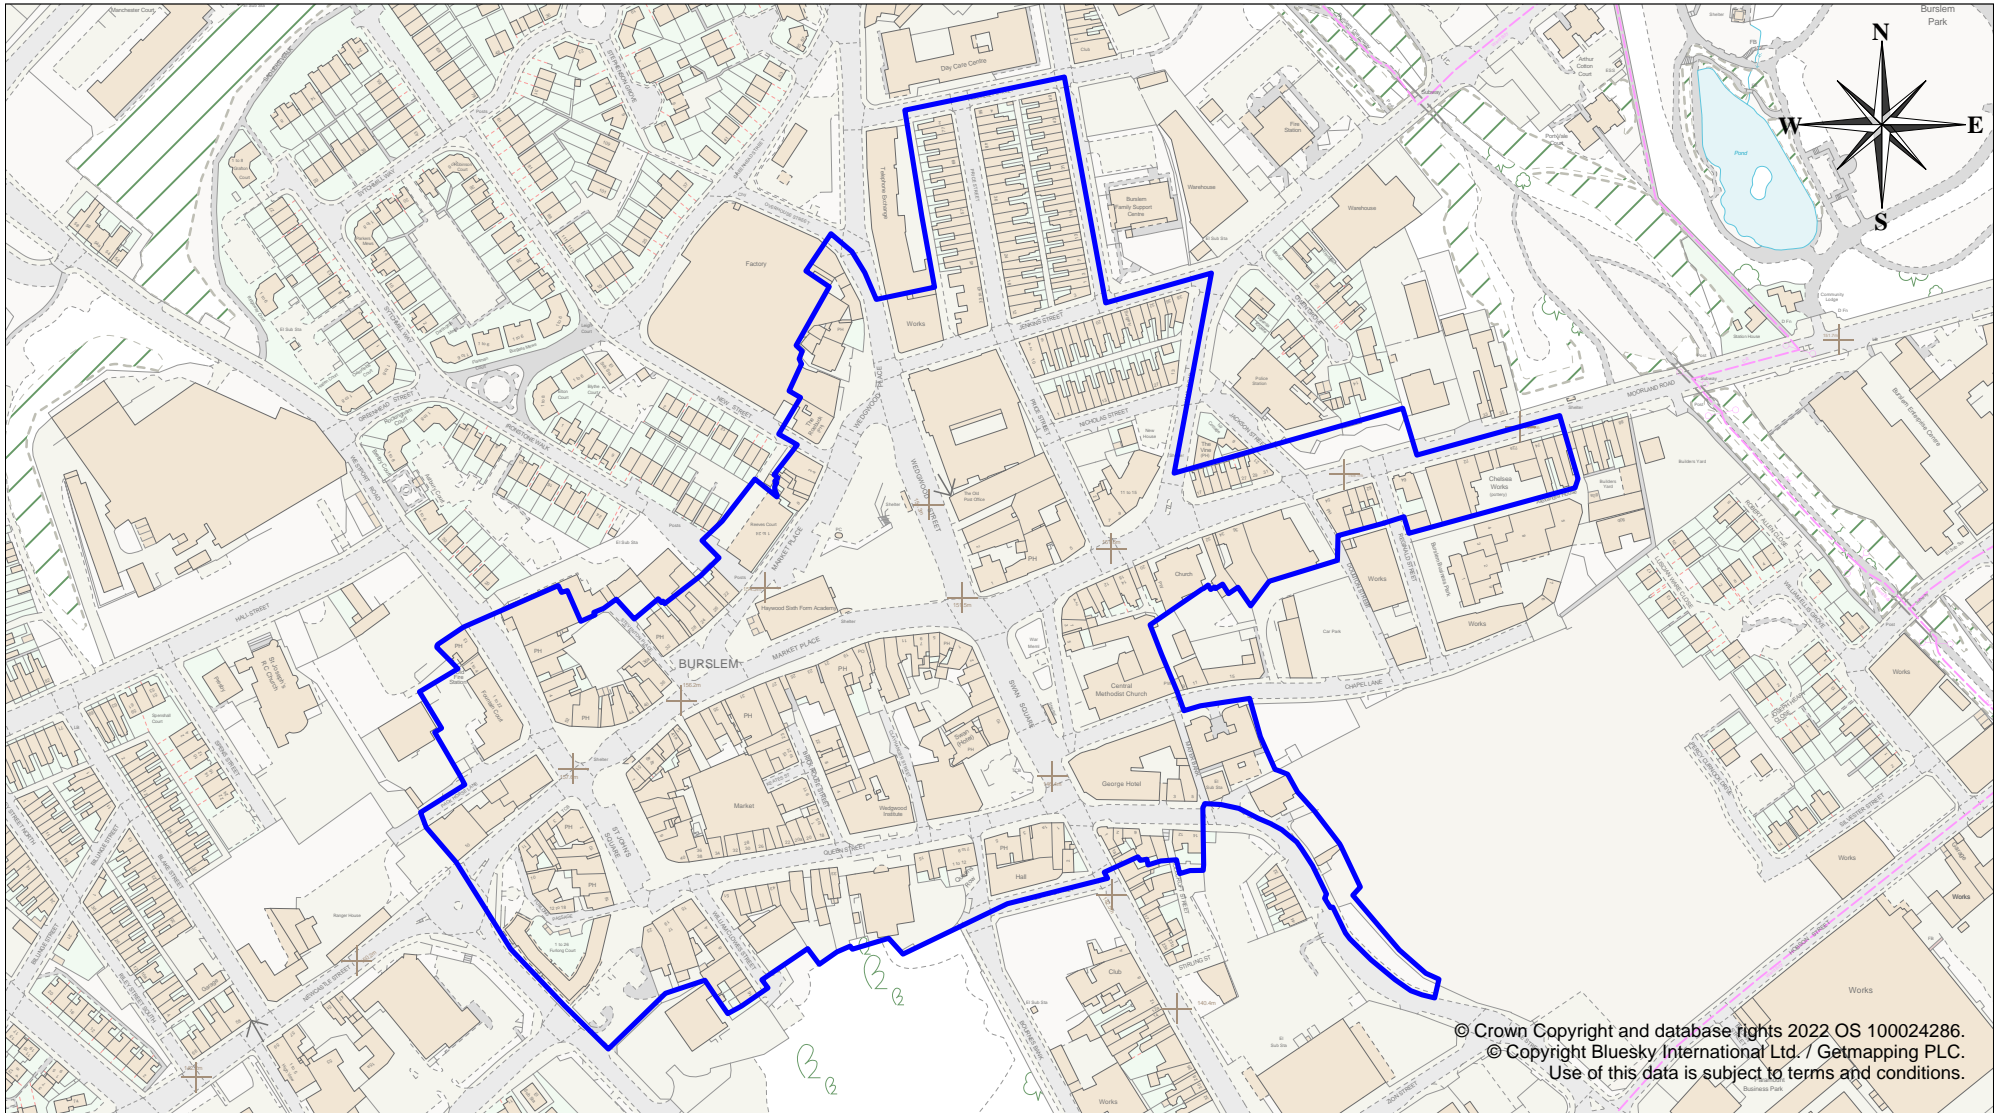

Appendix 1: Burslem Town Centre Conservation Area

© Crown Copyright and database rights 2022 OS 100024286.
 © Copyright Bluesky International Ltd. / Getmapping PLC.
 Use of this data is subject to terms and conditions.

City of
Stoke-on-Trent

Stoke on Trent City Council
 Civic Centre
 Glebe Street
 Stoke on Trent ST4 1HH
 UK

Scale	1:3499 @ A4
Date	24 Nov 2022
Drawn By	{Drawn By}
Drawing Ref	{Drawing Ref}
Revision	{Revision}