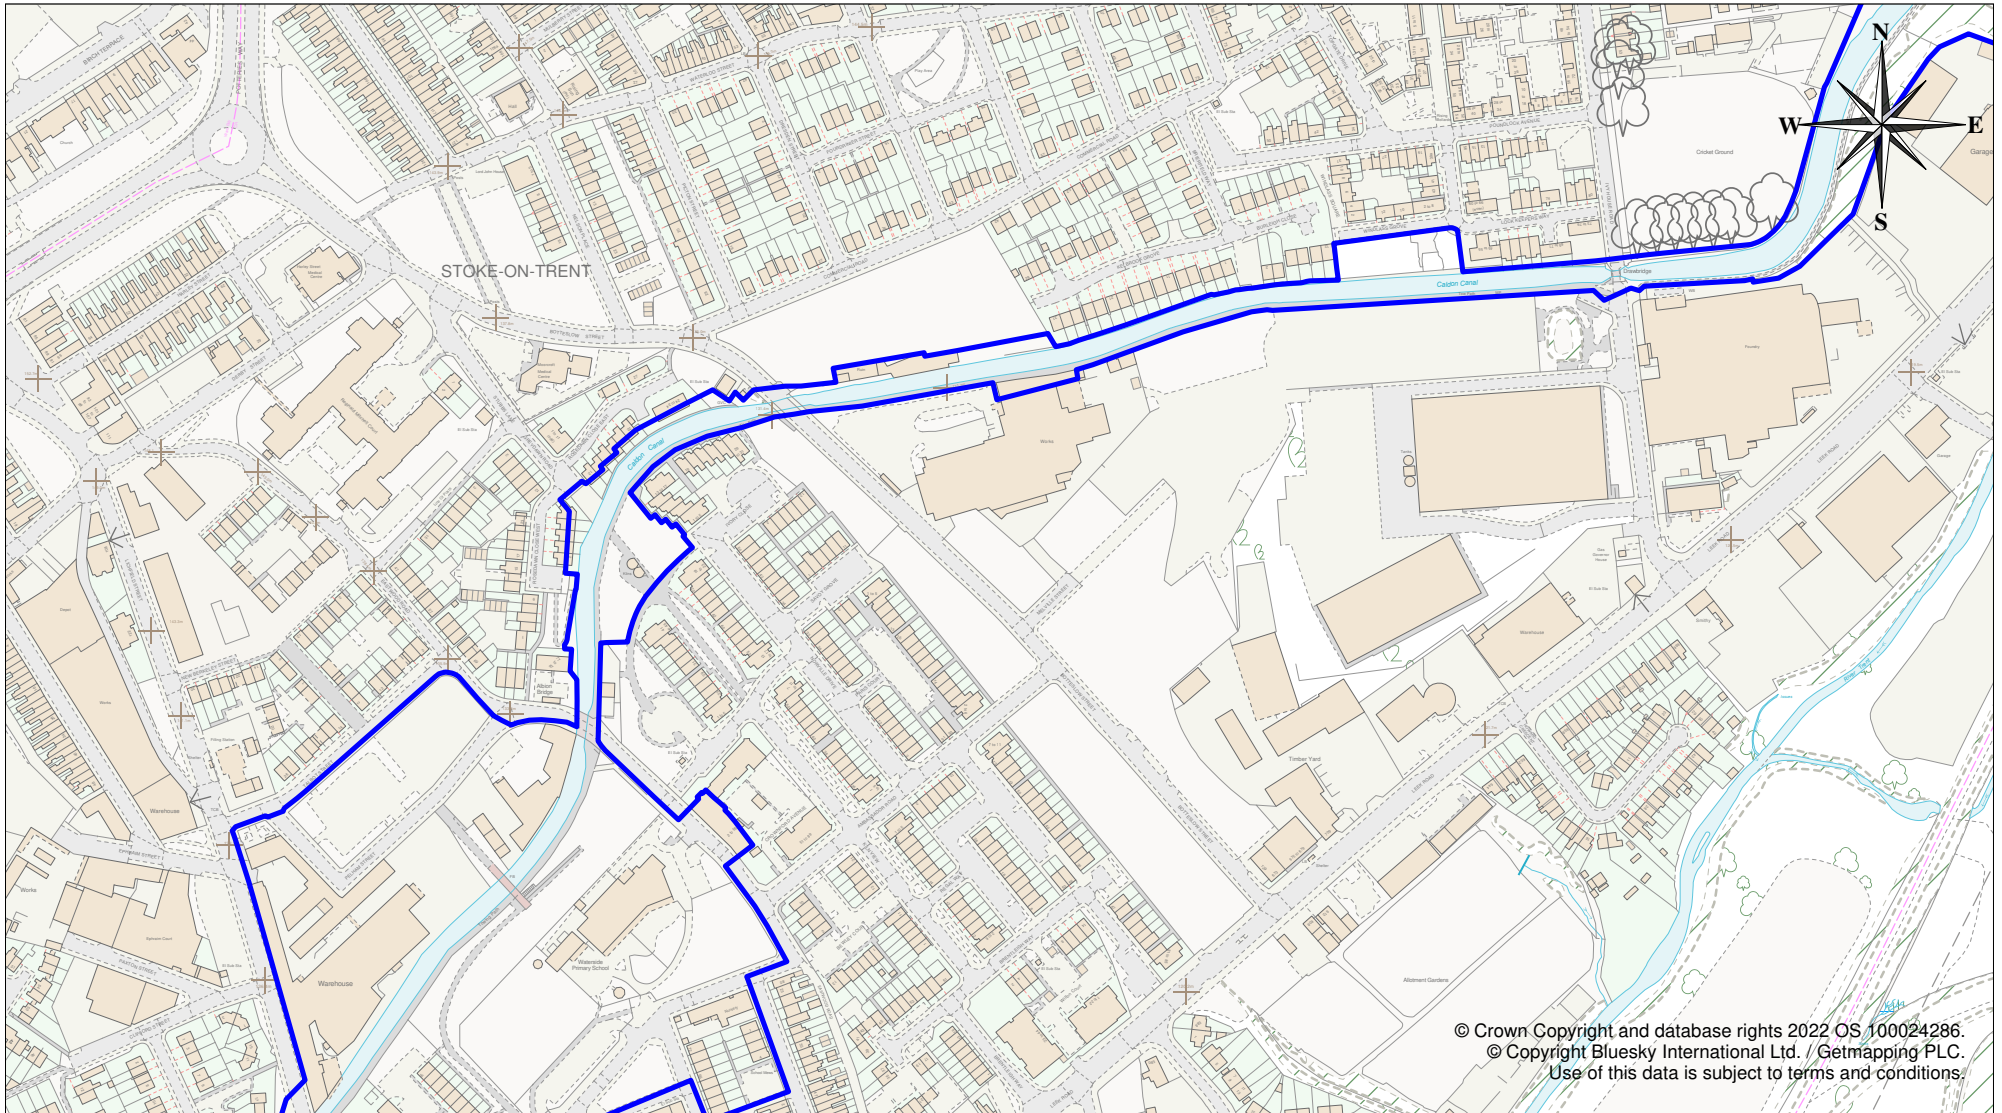

Appendix 1i: Caldon Canal Conservation Area

© Crown Copyright and database rights 2022 OS 100024286.
© Copyright Bluesky International Ltd. / Getmapping PLC.
Use of this data is subject to terms and conditions.

City of
Stoke-on-Trent

Stoke on Trent City Council
Civic Centre
Glebe Street
Stoke on Trent ST4 1HH
UK

Scale	1:4000 @ A4
Date	22 Nov 2022
Drawn By	{Drawn By}
Drawing Ref	{Drawing Ref}
Revision	{Revision}