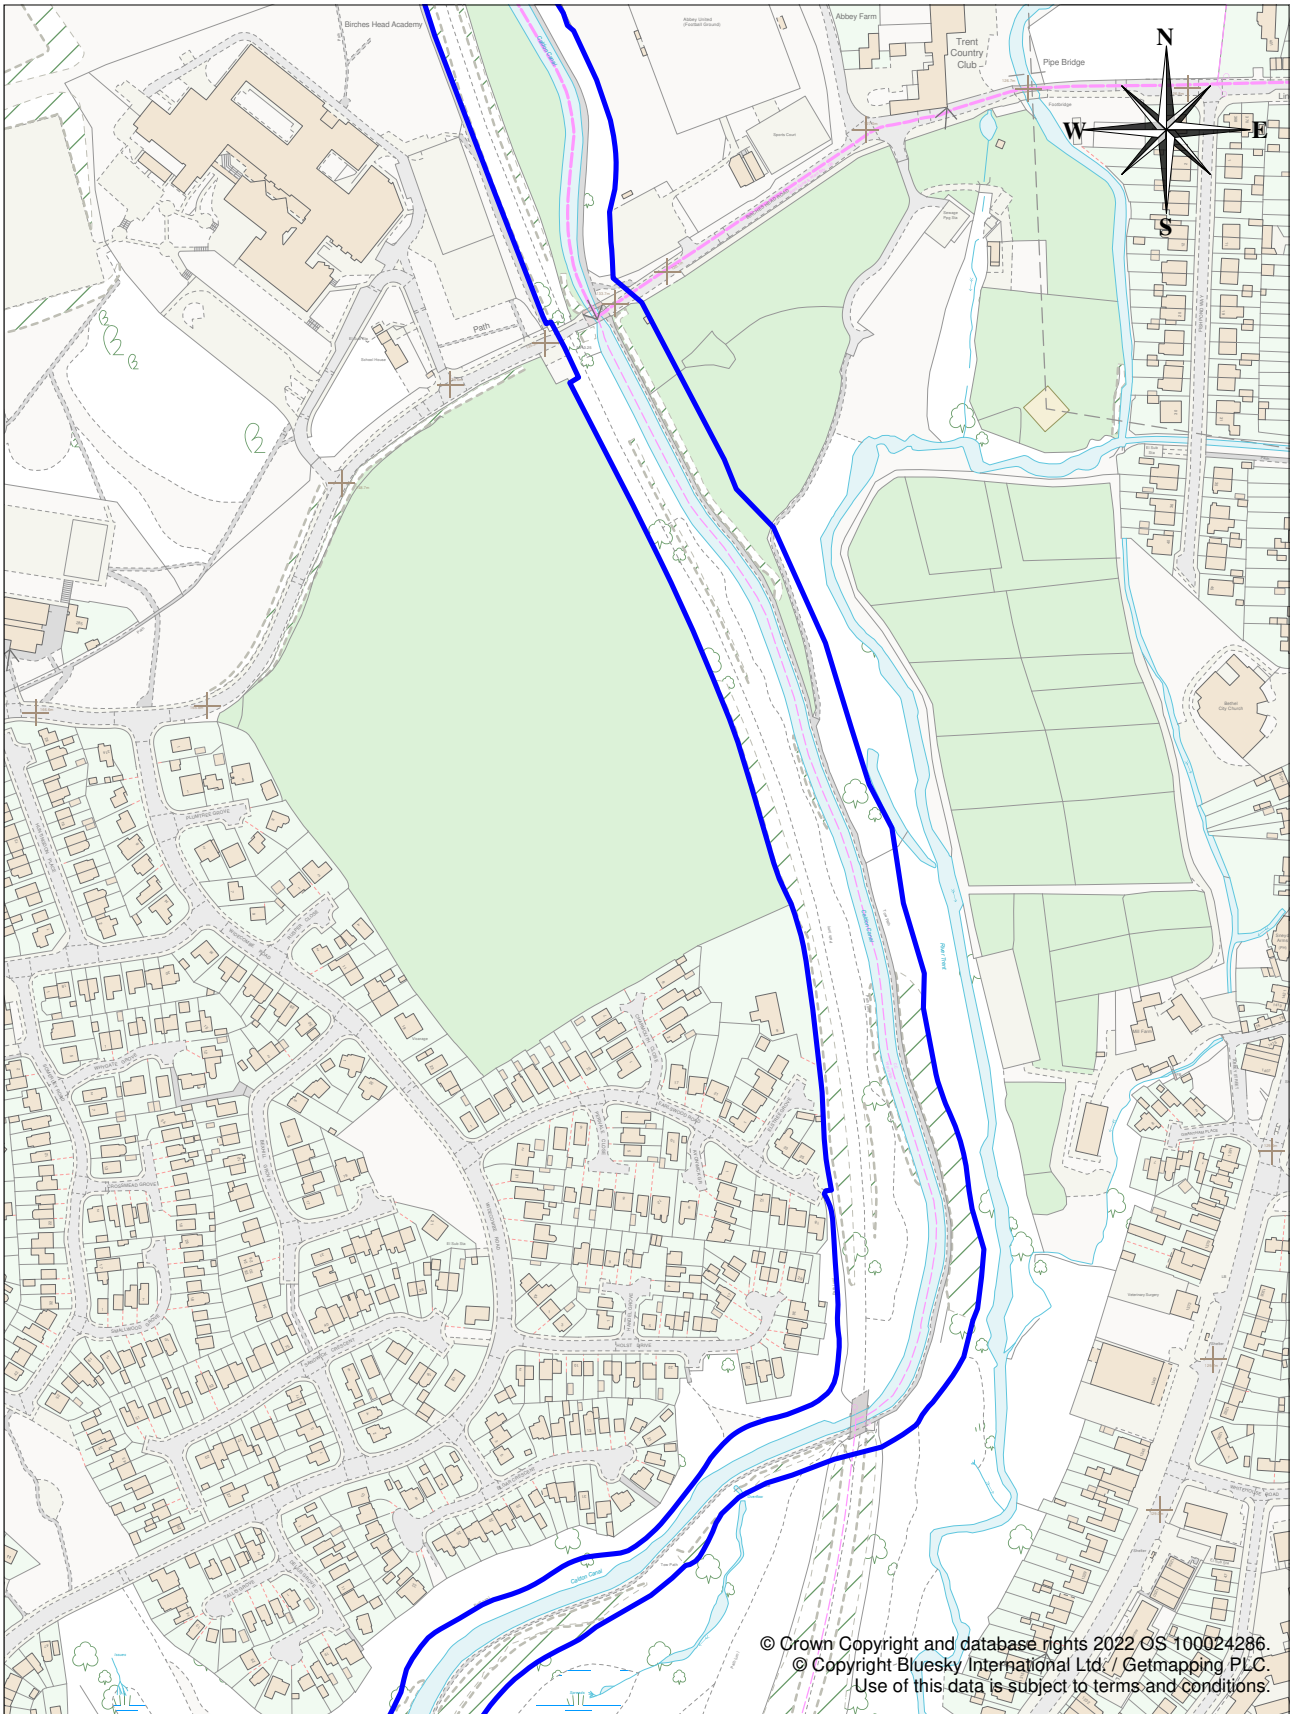

Appendix 1f: Caldon Canal Conservation Area

Stoke on Trent City Council
Civic Centre
Glebe Street
Stoke on Trent ST4 1HH
UK

Scale	1:4000 @ A4
Date	22 Nov 2022
Drawn By	{Drawn By}
Drawing Ref	{Drawing Ref}
Revision	{Revision}