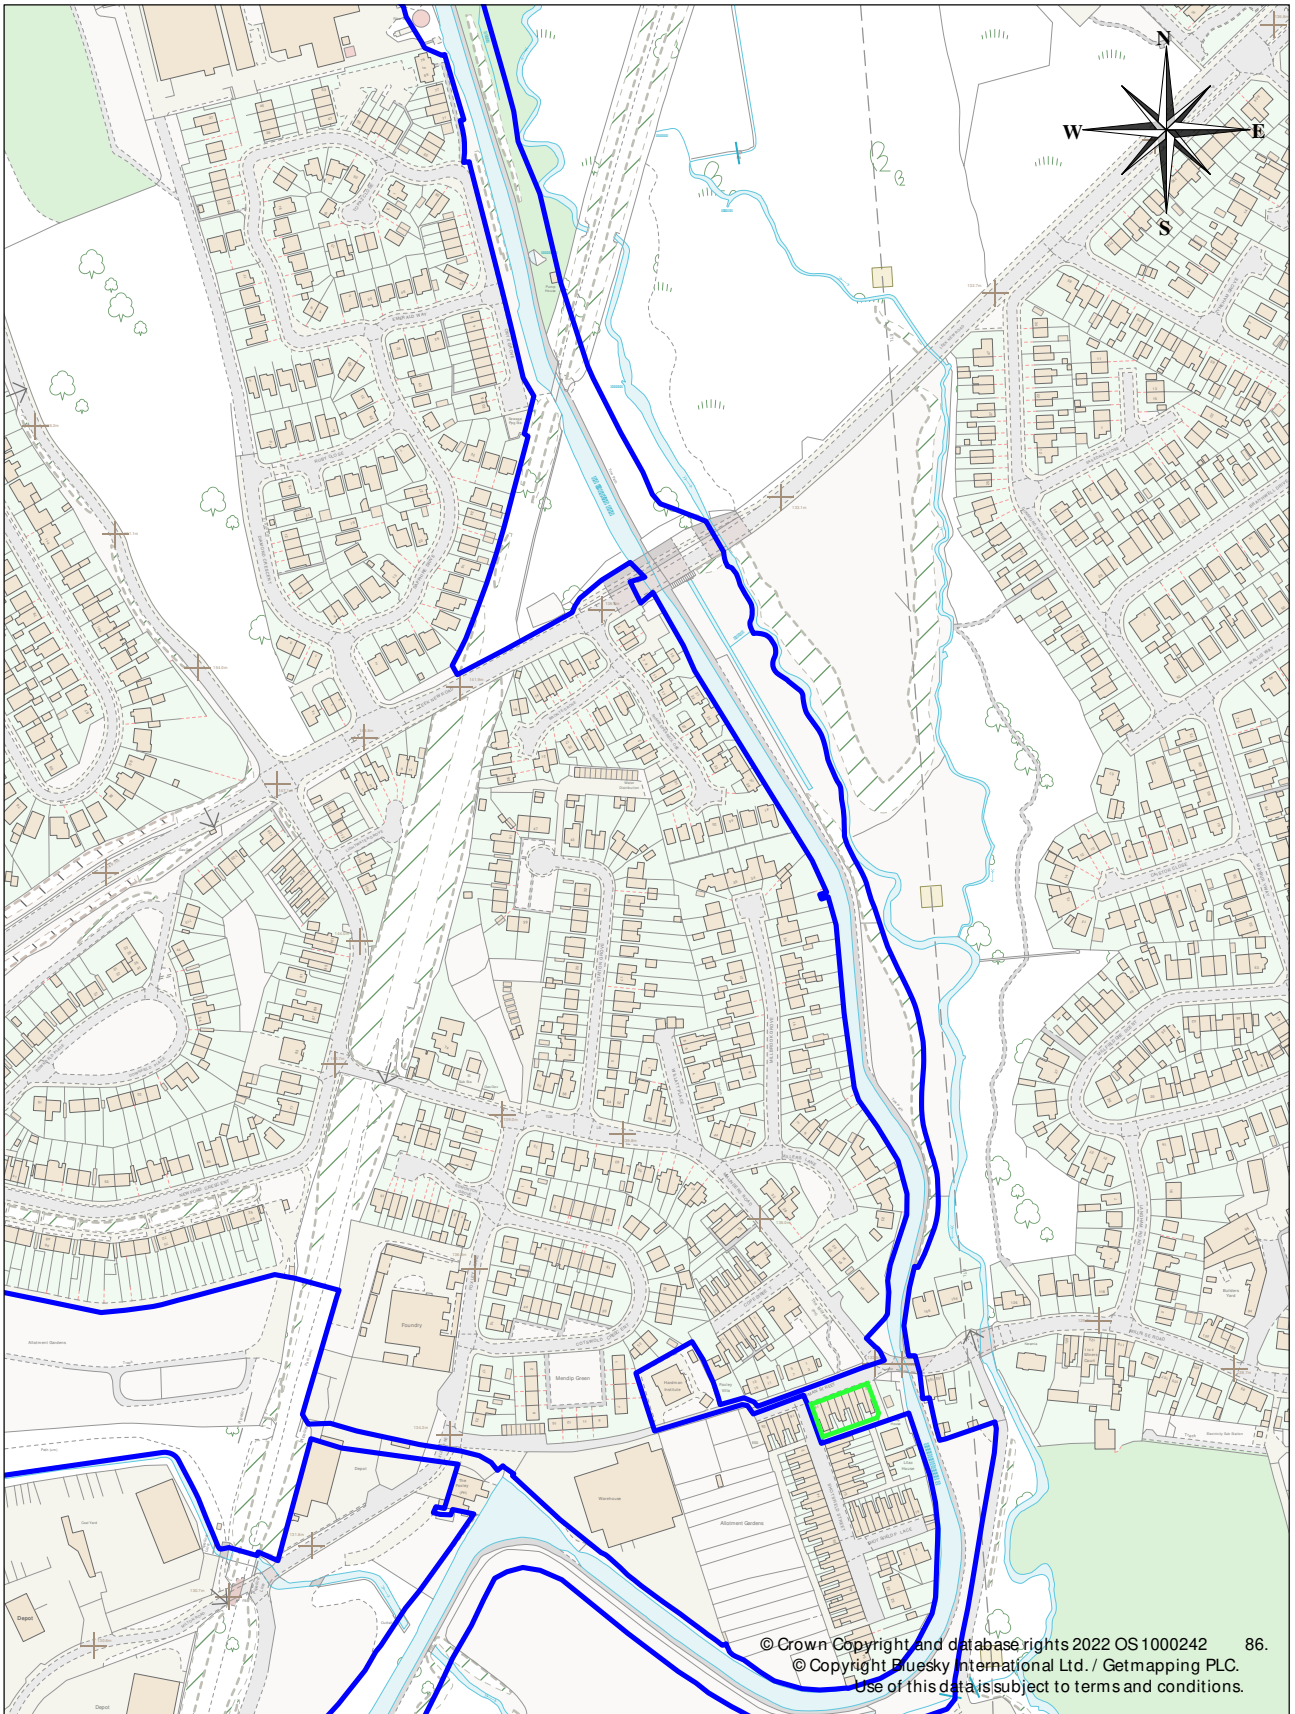

Appendix 1a: Caldon Canal Conservation Area

City of
Stoke-on-Trent

Stoke on Trent City Council
Civic Centre
Glebe Street
Stoke on Trent ST4 1HH
UK

Scale	1:4000 @A4
Date	22 Nov 2022
Drawn By	{Drawn By}
Drawing Ref	{Drawing Ref}
Revision	{Revision}

Appendix 1b: Caldon Canal Conservation Area

Stoke on Trent City Council
 Civic Centre
 Glebe Street
 Stoke on Trent ST4 1HH
 UK

Scale	1:4000 @ A4
Date	22 Nov 2022
Drawn By	{Drawn By}
Drawing Ref	{Drawing Ref}
Revision	{Revision}

Appendix 1c: Caldon Canal Conservation Area

Stoke on Trent City Council
 Civic Centre
 Glebe Street
 Stoke on Trent ST4 1HH
 UK

Scale	1:4000 @A4
Date	22 Nov 2022
Drawn By	{Drawn By}
Drawing Ref	{Drawing Ref}
Revision	{Revision}