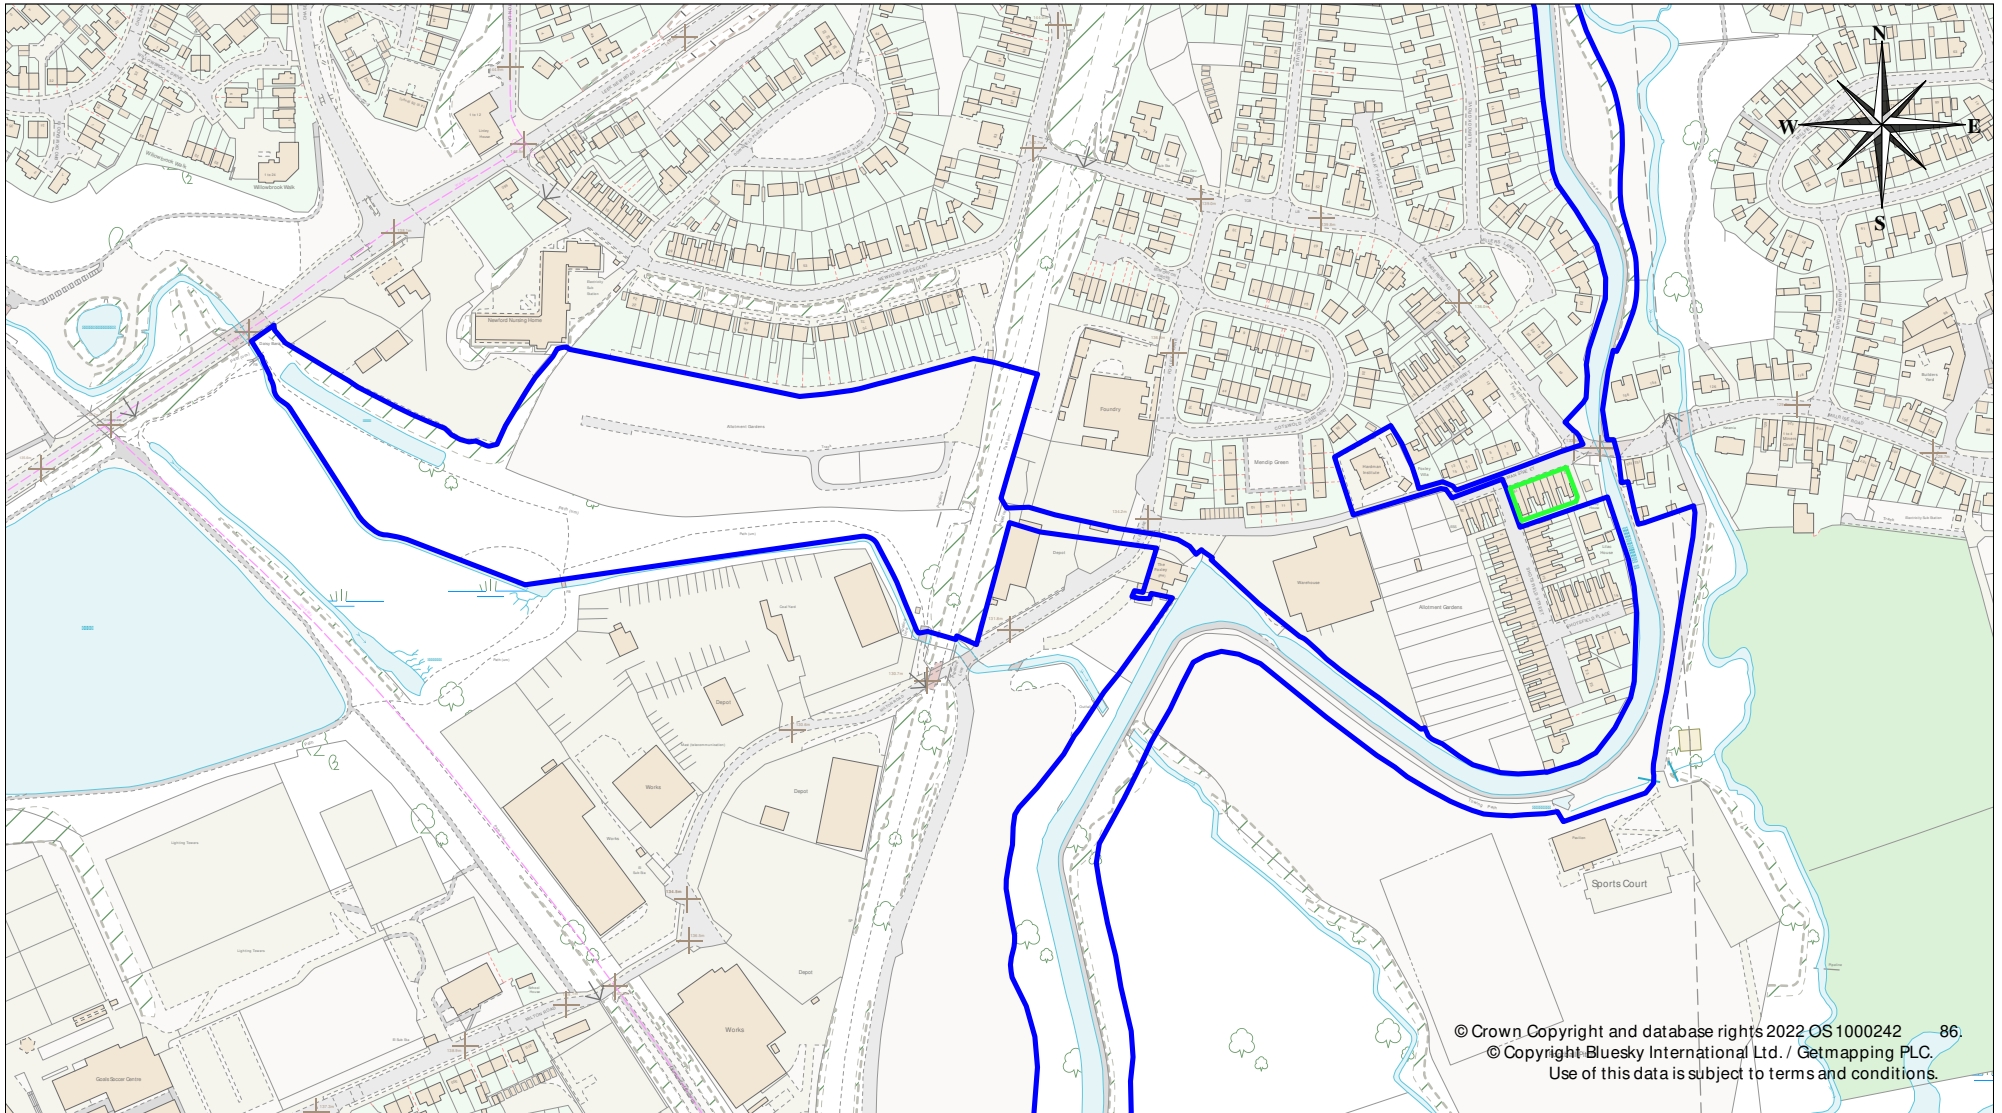

Appendix 1d: Caldron Canal Conservation Area

City of
Stoke-on-Trent

Stoke on Trent City Council
Civic Centre
Glebe Street
Stoke on Trent ST4 1HH
UK

Scale	1:4000 @A4
Date	22 Nov 2022
Drawn By	{Drawn By}
Drawing Ref	{Drawing Ref}
Revision	{Revision}