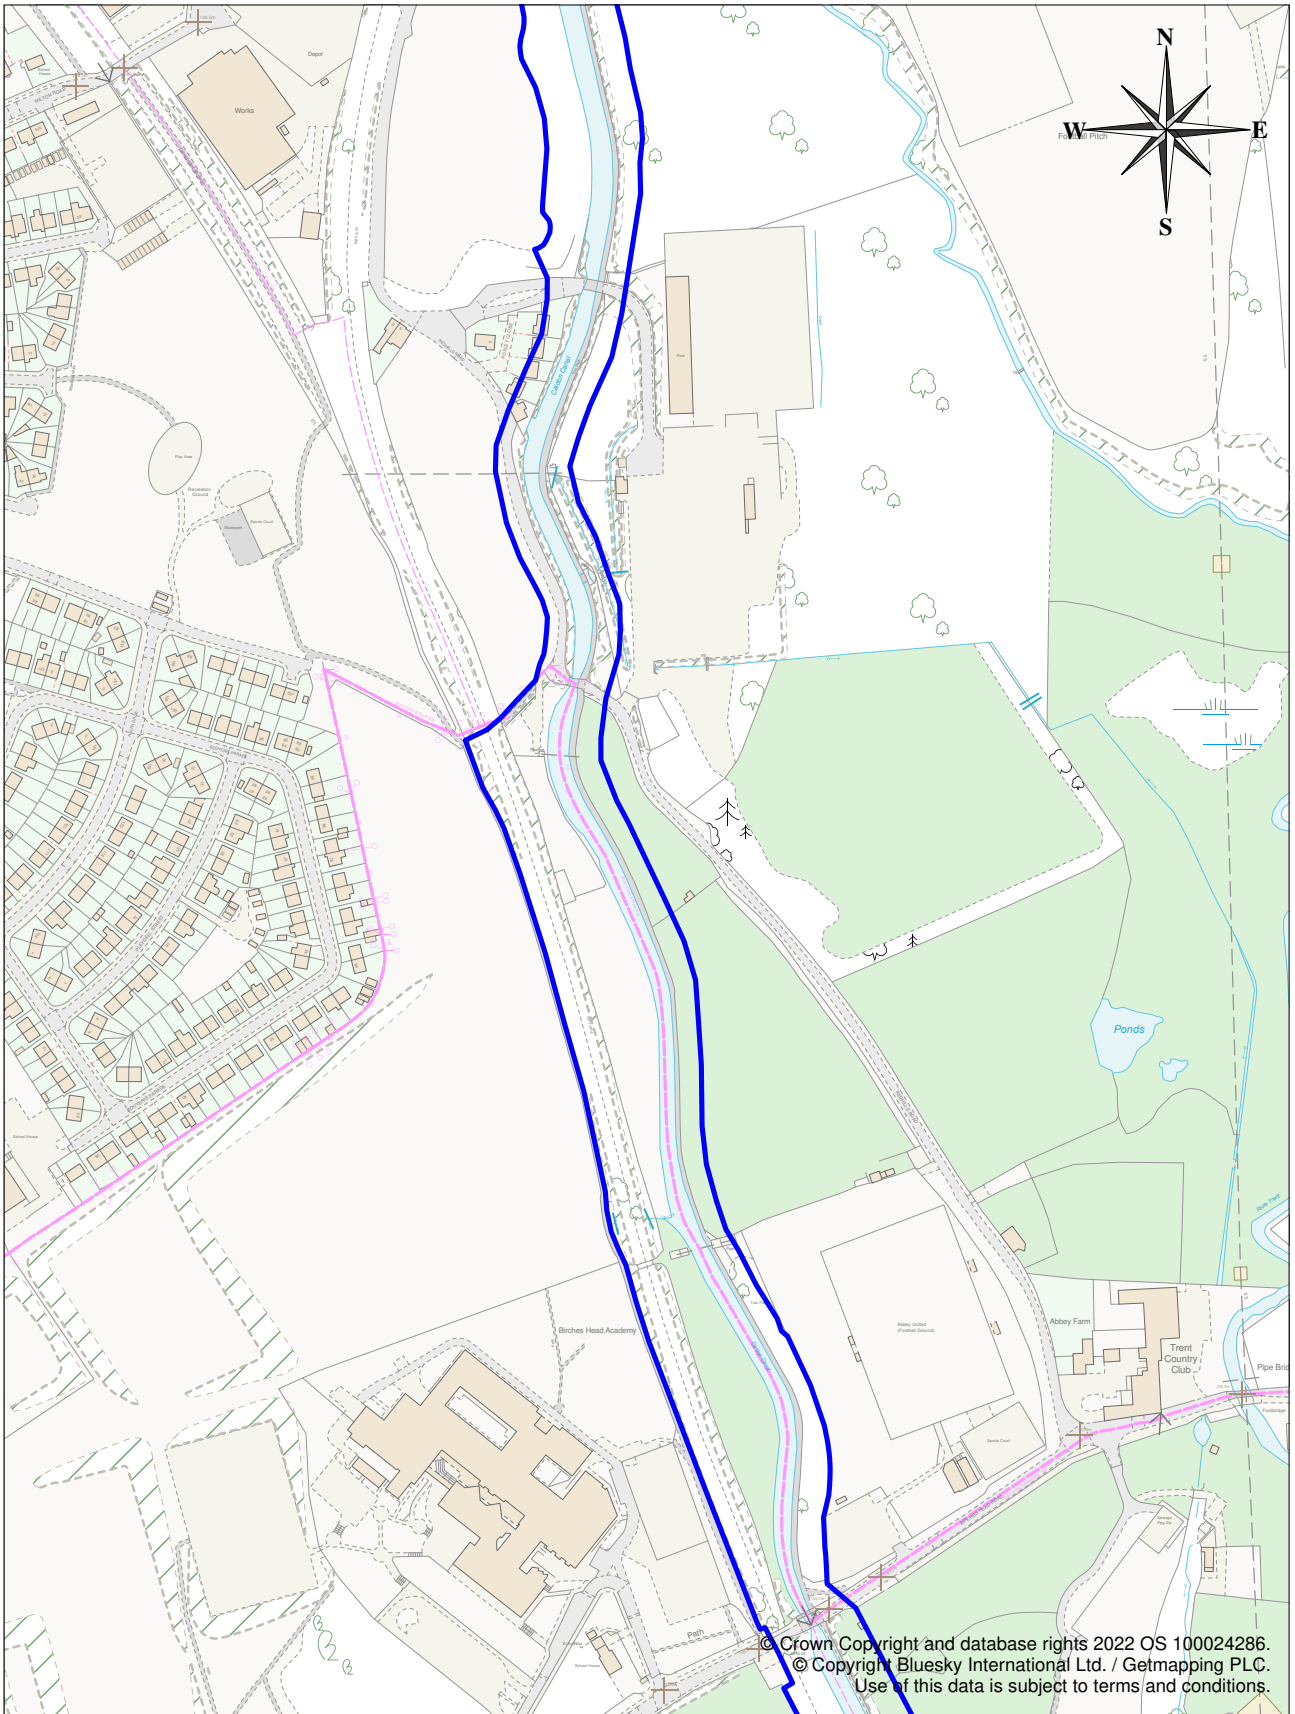

Appendix 1e: Caldon Canal Conservation Area

Stoke on Trent City Council
Civic Centre
Glebe Street
Stoke on Trent ST4 1HH
UK

Scale	1:4000 @ A4
Date	22 Nov 2022
Drawn By	{Drawn By}
Drawing Ref	{Drawing Ref}
Revision	{Revision}