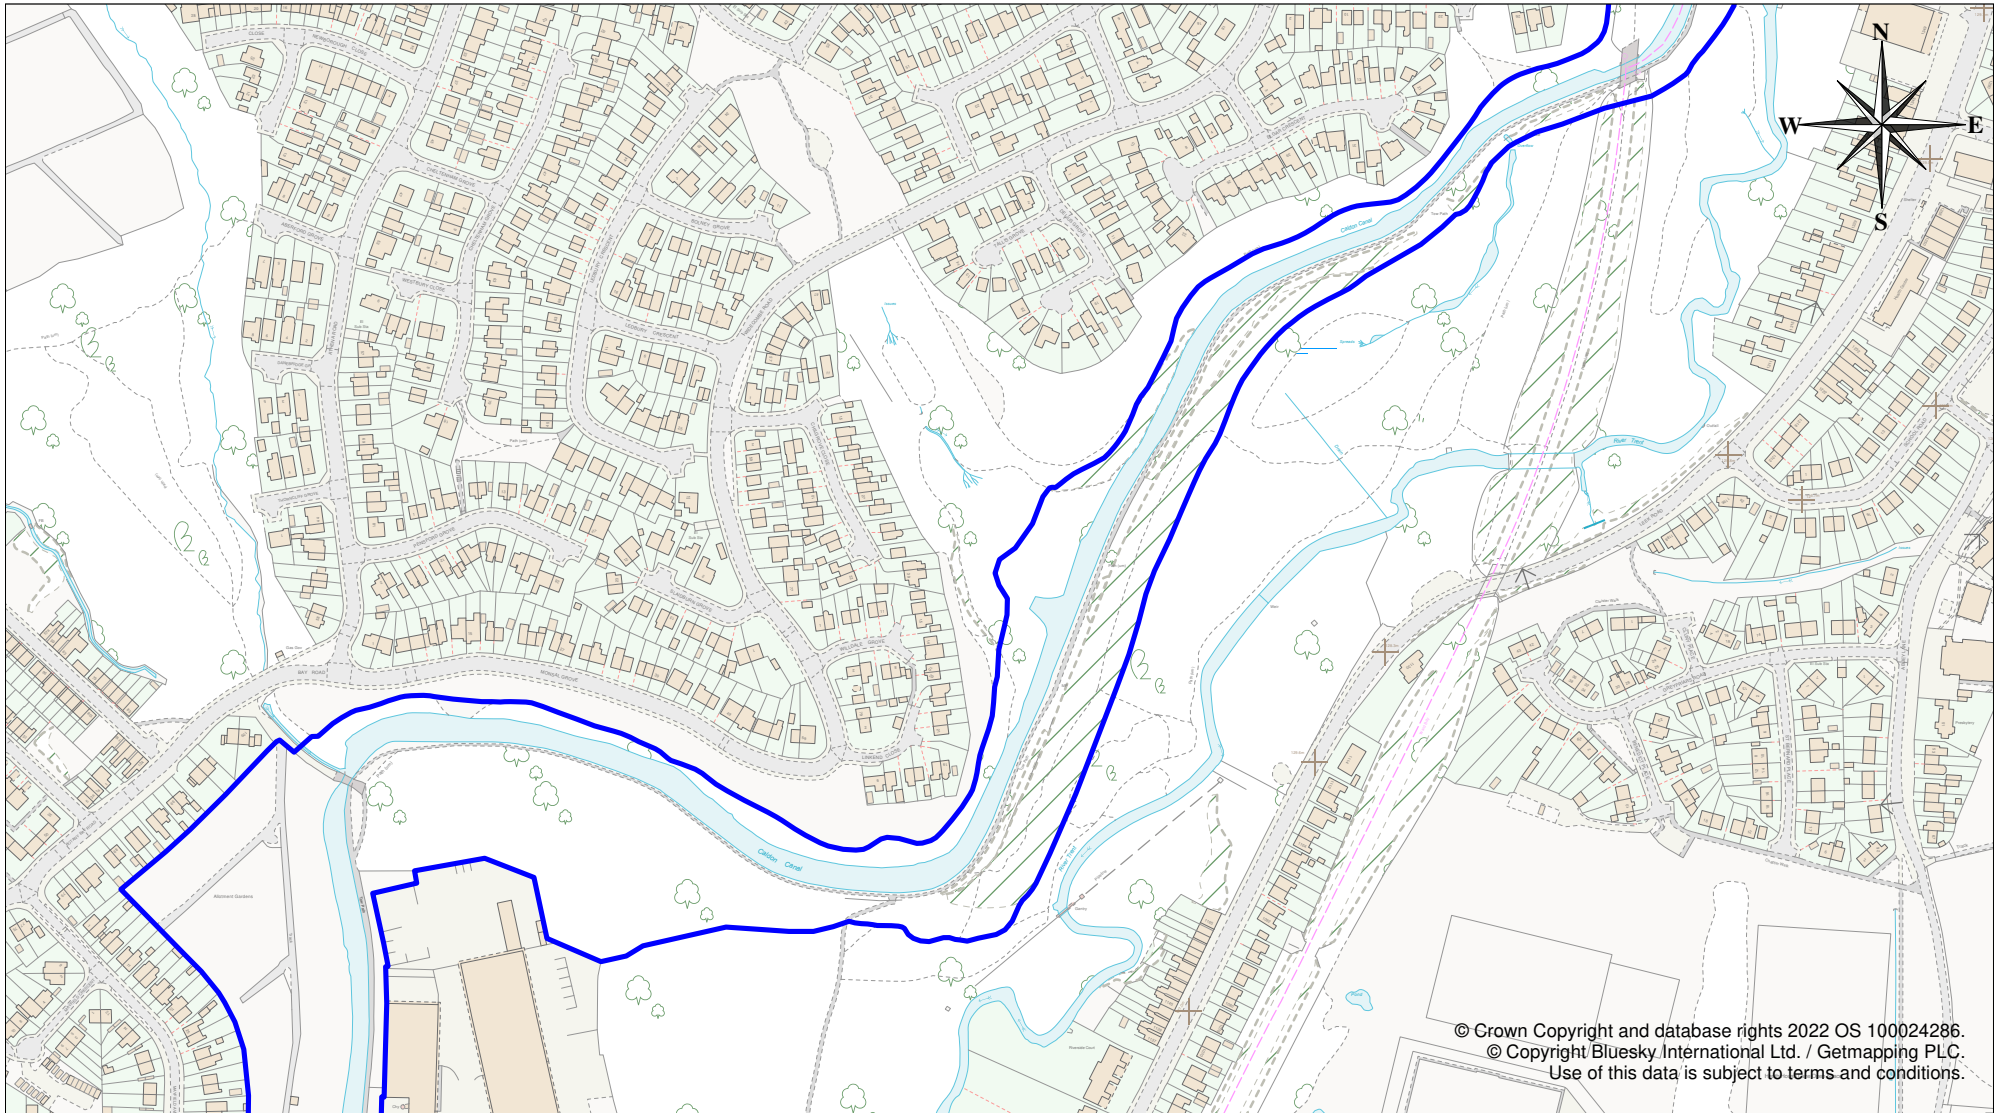

Appendix 1g: Caldon Canal Conservation Area

City of
Stoke-on-Trent

Stoke on Trent City Council
Civic Centre
Glebe Street
Stoke on Trent ST4 1HH
UK

Scale	1:4000 @ A4
Date	22 Nov 2022
Drawn By	{Drawn By}
Drawing Ref	{Drawing Ref}
Revision	{Revision}