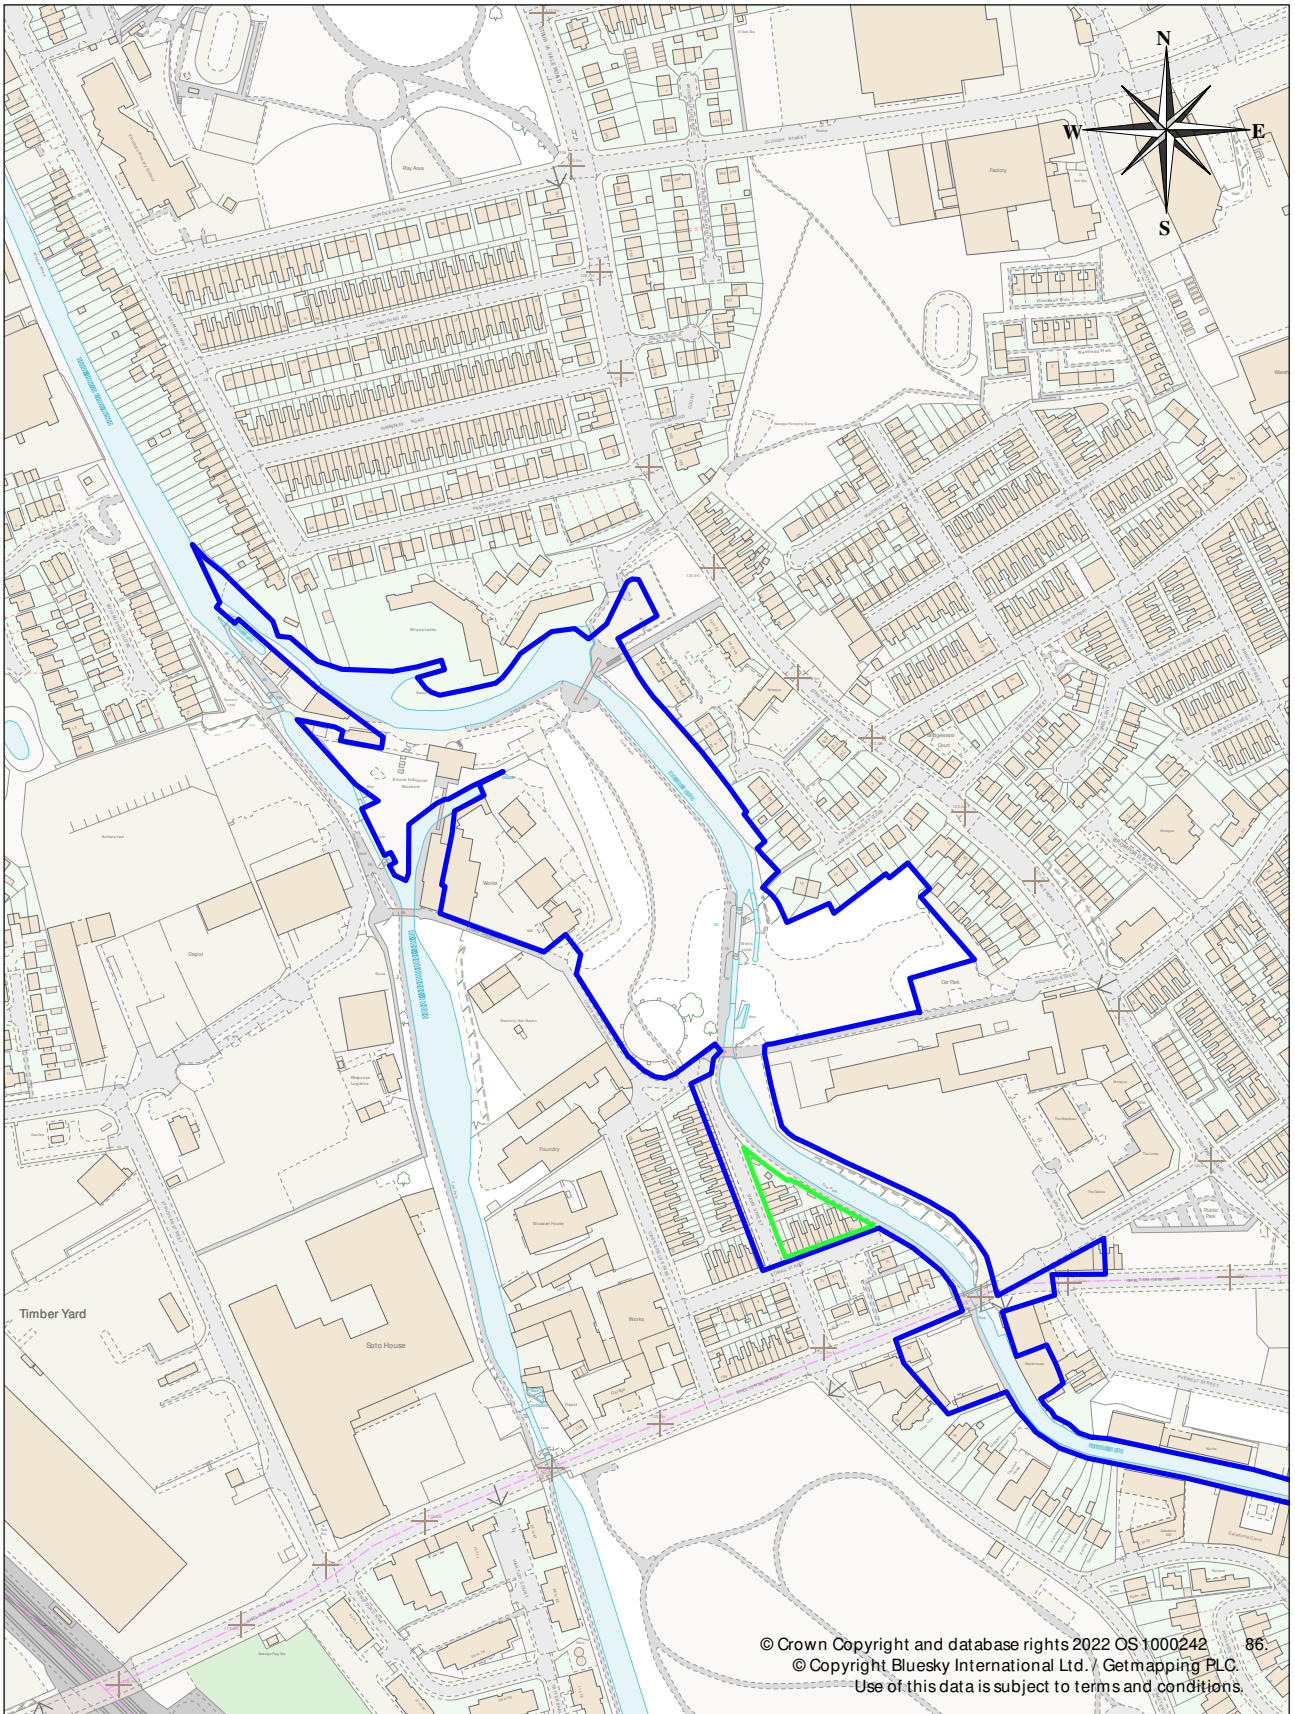

Appendix 11: Caldon Canal Conservation Area

Stoke on Trent City Council
Civic Centre
Glebe Street
Stoke on Trent ST4 1HH
UK

Scale	1:4000 @A4
Date	23 Nov 2022
Drawn By	{Drawn By}
Drawing Ref	{Drawing Ref}
Revision	{Revision}