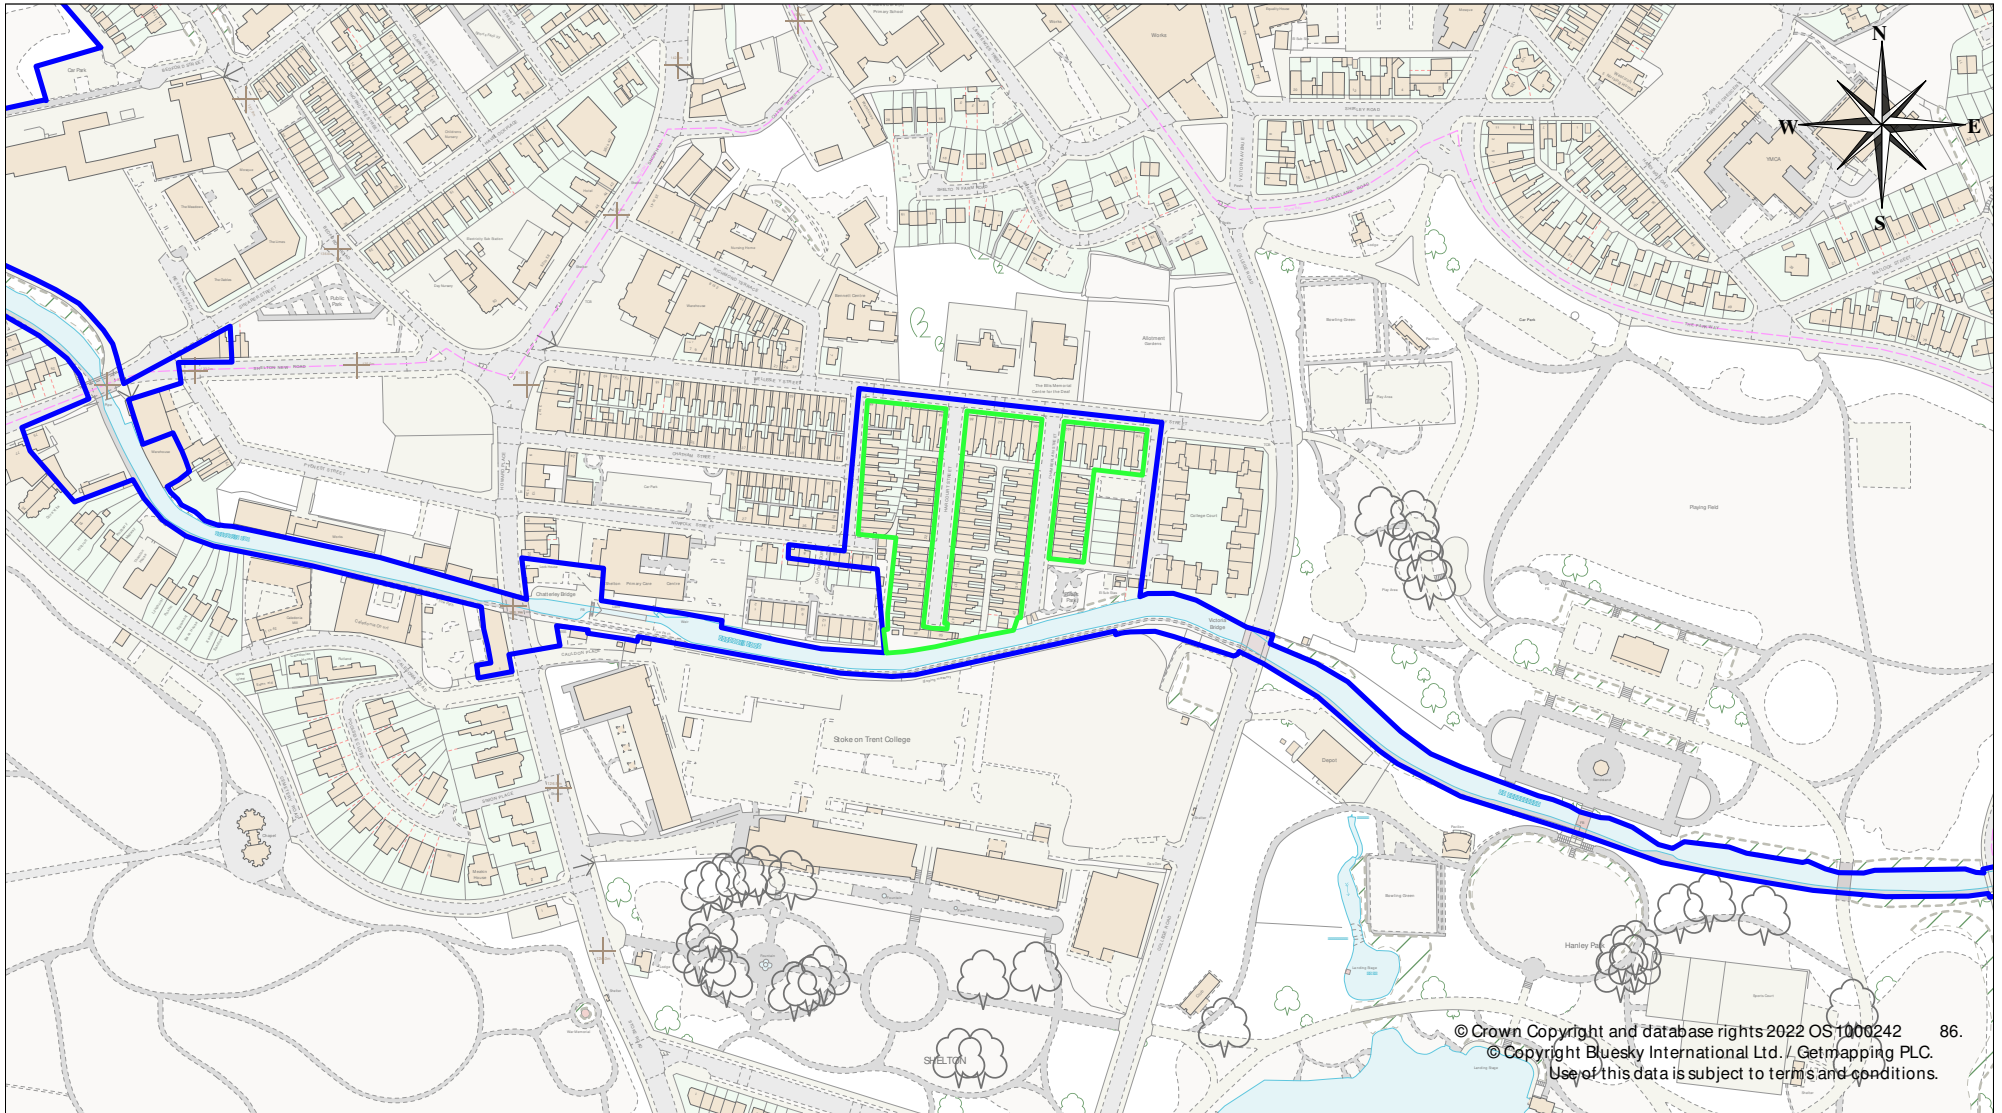

Appendix 1k: Caldron Canal Conservation Area

City of
Stoke-on-Trent

Stoke on Trent City Council
Civic Centre
Glebe Street
Stoke on Trent ST4 1HH
UK

Scale	1:4000 @A4
Date	22 Nov 2022
Drawn By	{Drawn By}
Drawing Ref	{Drawing Ref}
Revision	{Revision}