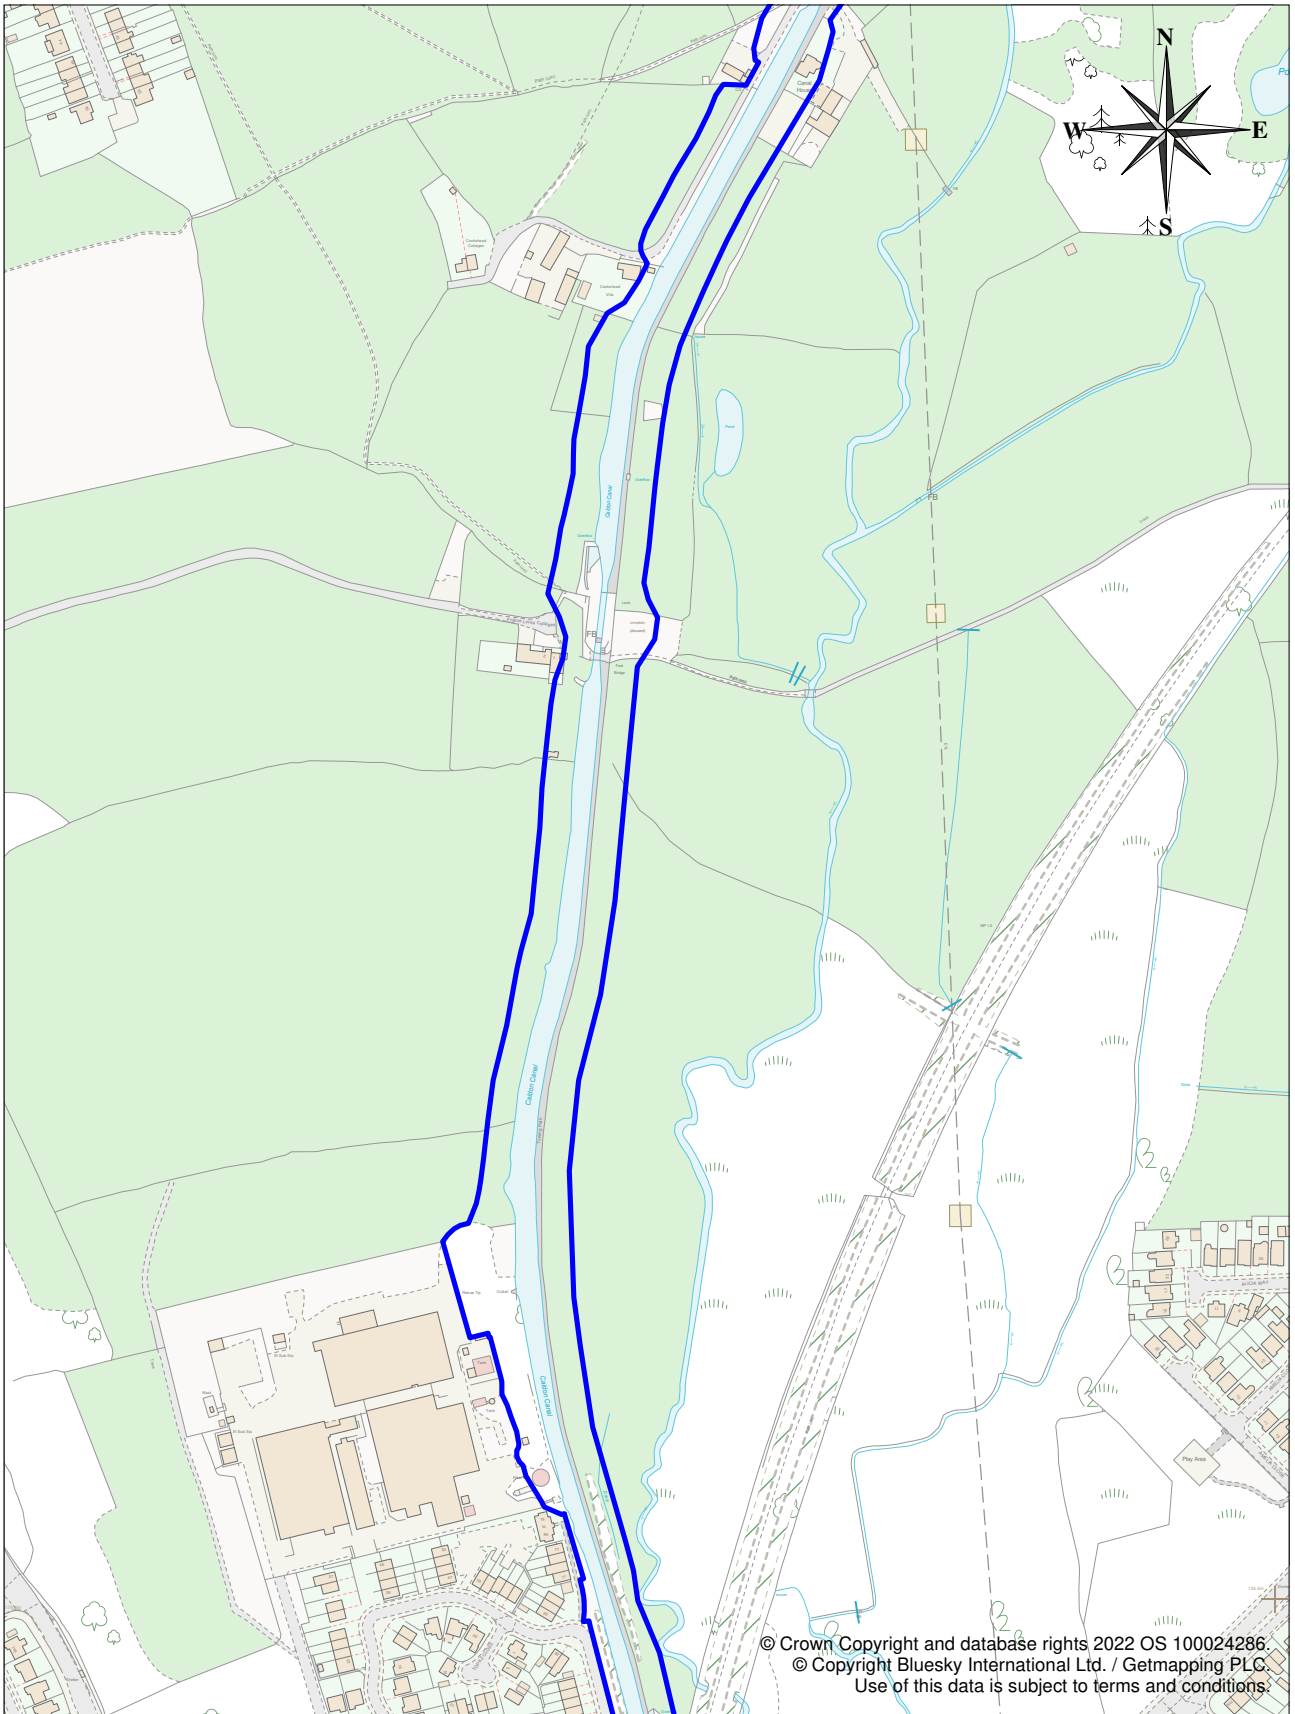

Appendix 1a: Caldon Canal Conservation Area

City of
Stoke-on-Trent

Stoke on Trent City Council
Civic Centre
Glebe Street
Stoke on Trent ST4 1HH
UK

Scale	1:4000 @A4
Date	22 Nov 2022
Drawn By	{Drawn By}
Drawing Ref	{Drawing Ref}
Revision	{Revision}

Appendix 1b: Caldon Canal Conservation Area

Stoke on Trent City Council
 Civic Centre
 Glebe Street
 Stoke on Trent ST4 1HH
 UK

Scale	1:4000 @ A4
Date	22 Nov 2022
Drawn By	{Drawn By}
Drawing Ref	{Drawing Ref}
Revision	{Revision}