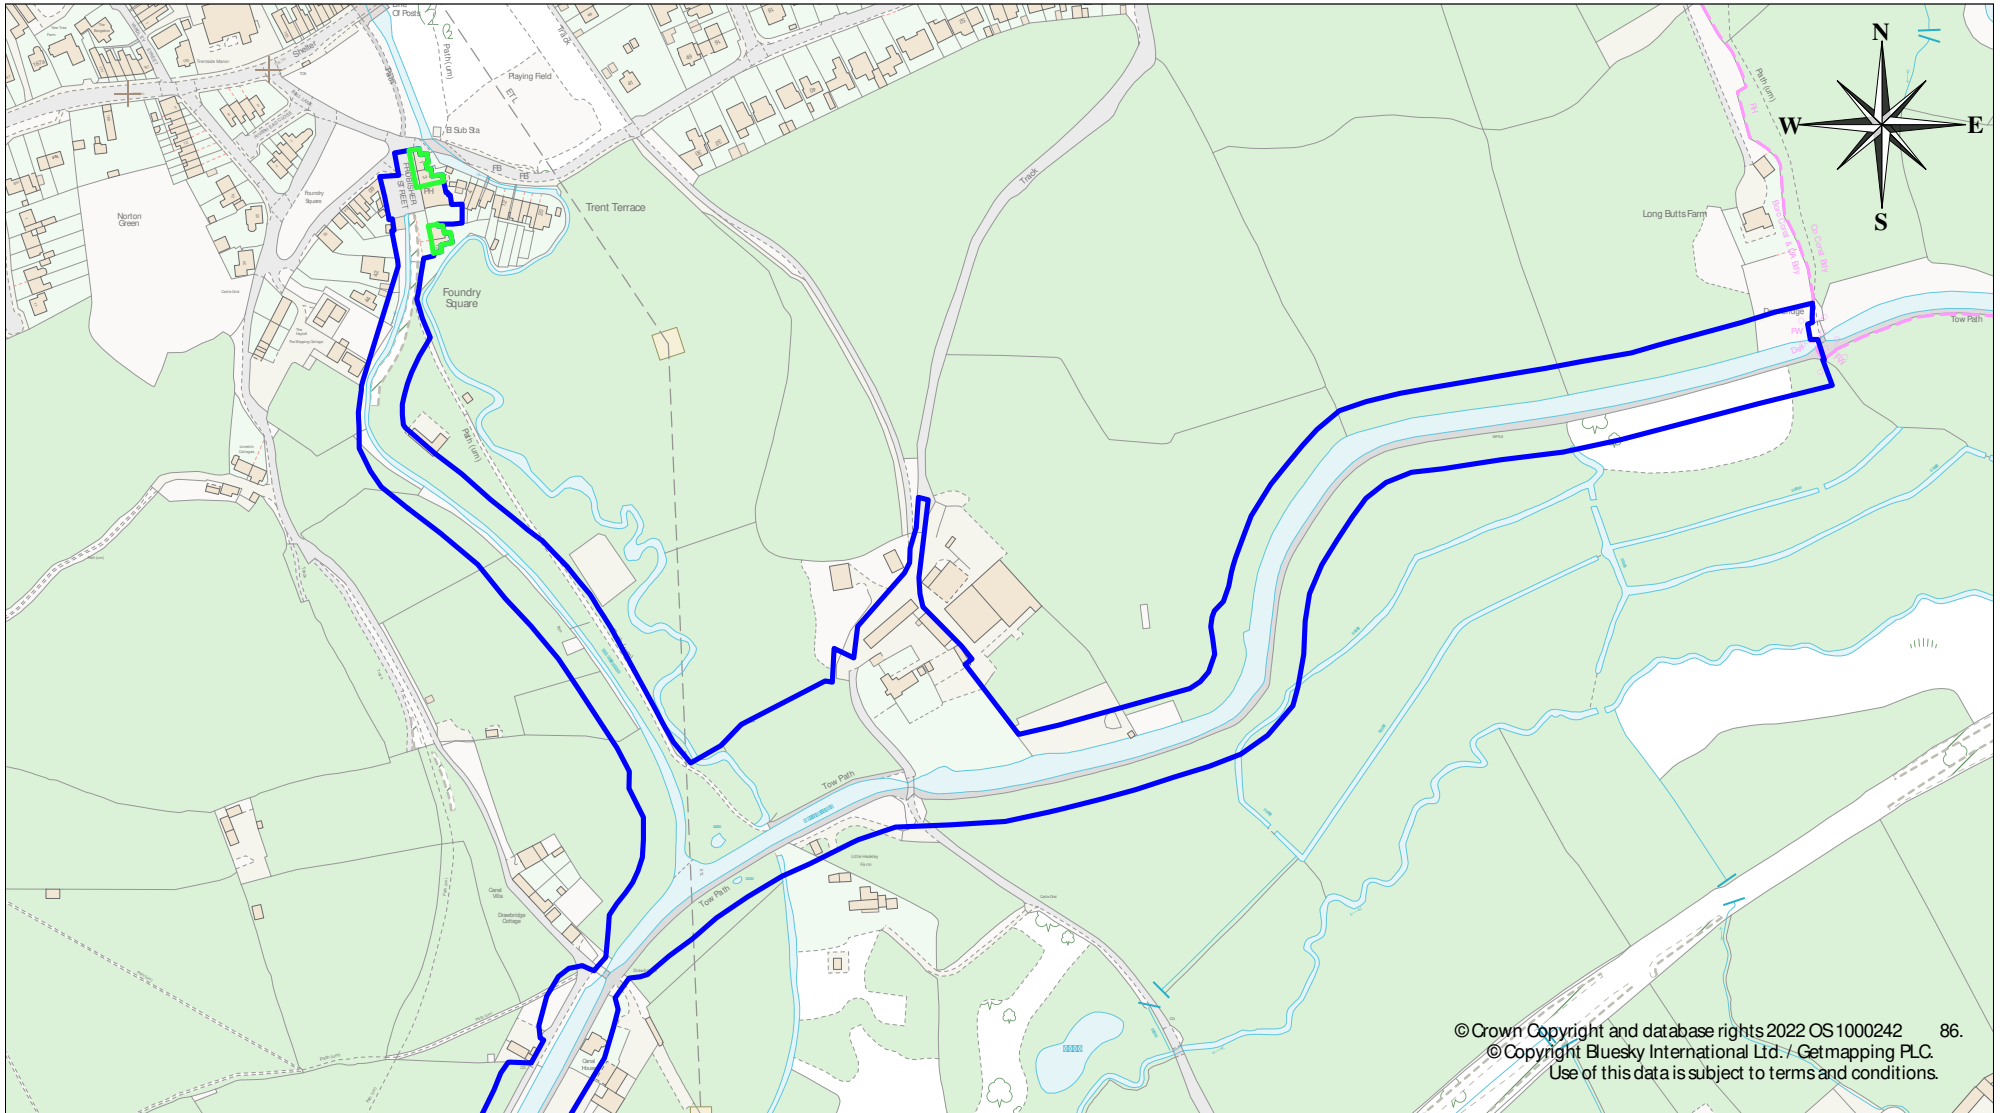

Appendix 1a: Caldon Canal Conservation Area

City of
Stoke-on-Trent

Stoke on Trent City Council
Civic Centre
Glebe Street
Stoke on Trent ST4 1HH
UK

Scale	1:4000 @A4
Date	22 Nov 2022
Drawn By	{Drawn By}
Drawing Ref	{Drawing Ref}
Revision	{Revision}