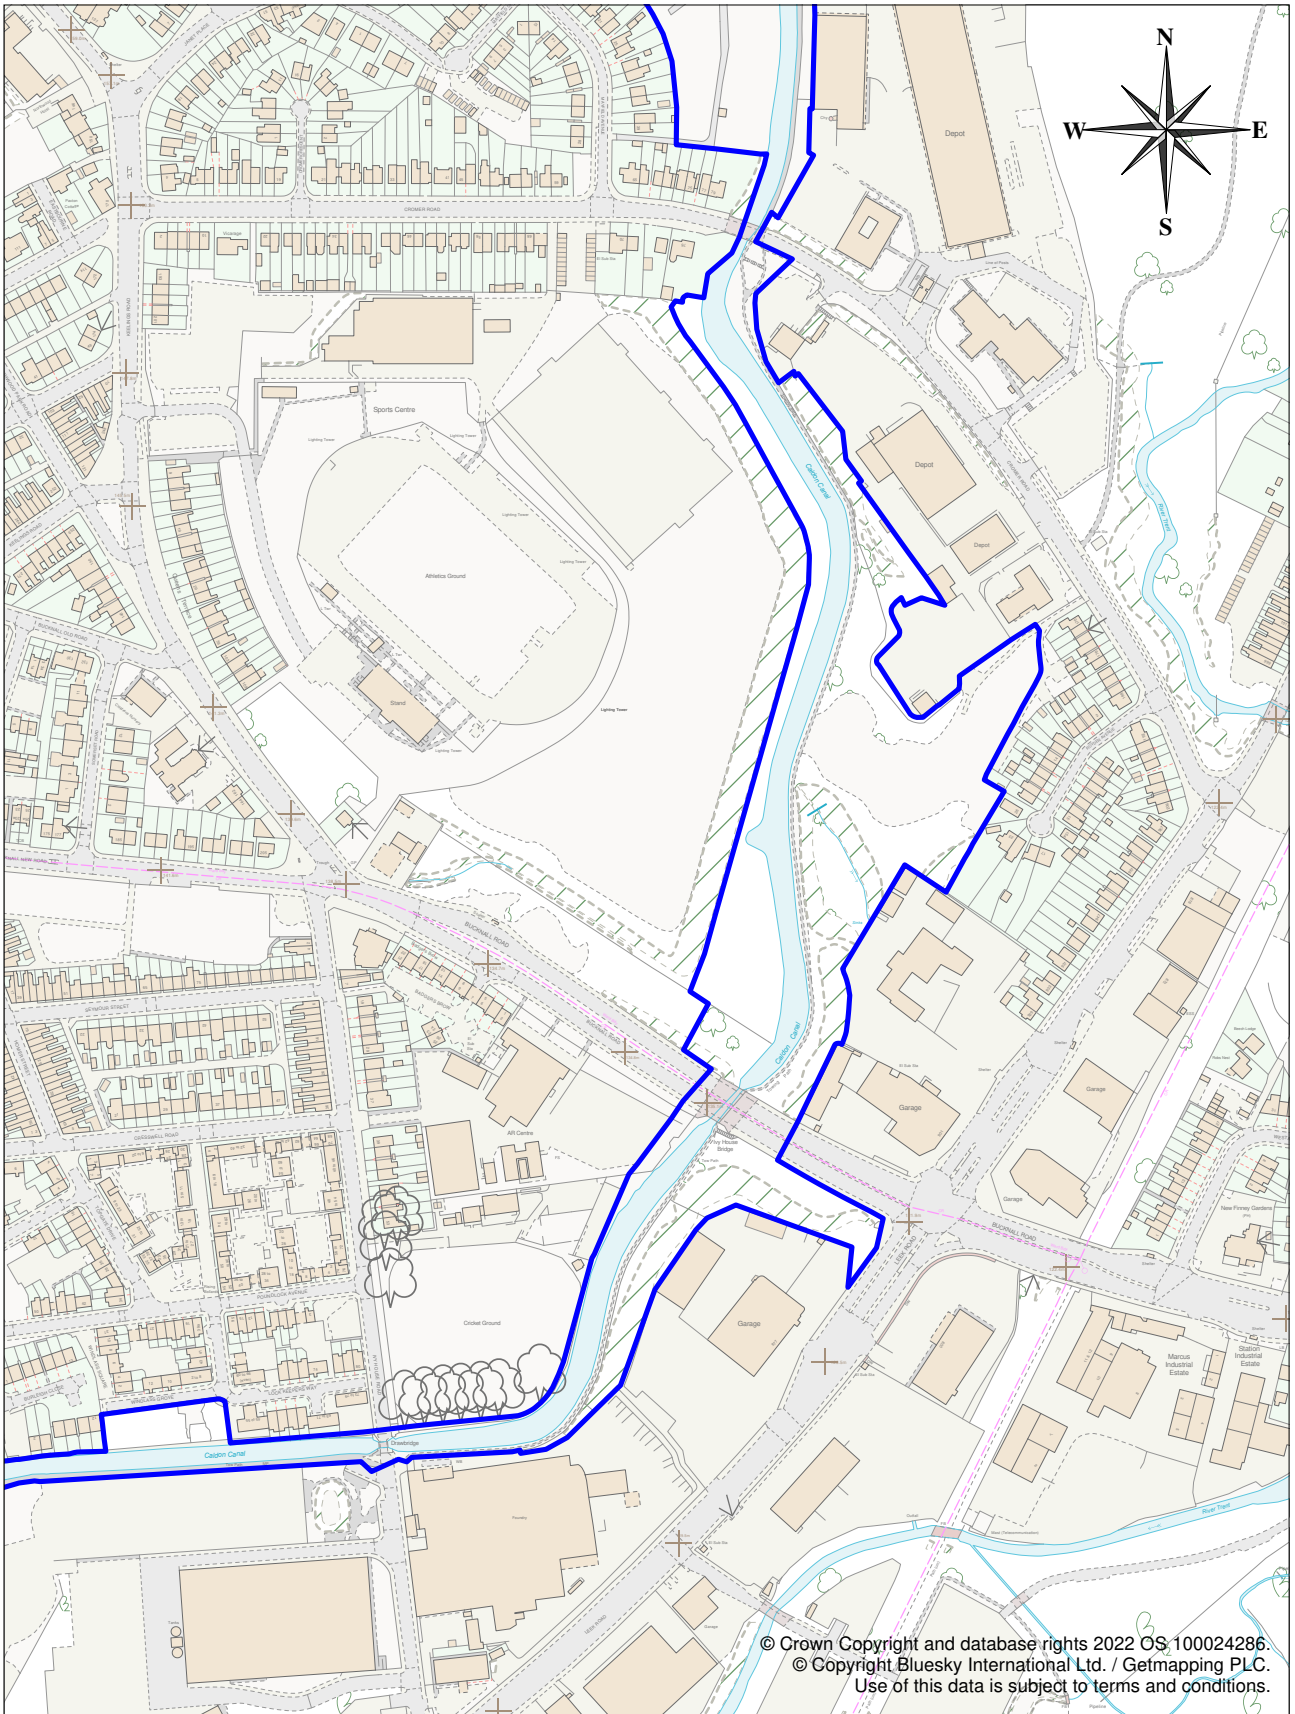

Appendix 1h: Caldon Canal Conservation Area

Stoke on Trent City Council
Civic Centre
Glebe Street
Stoke on Trent ST4 1HH
UK

Scale	1:4000 @ A4
Date	22 Nov 2022
Drawn By	{Drawn By}
Drawing Ref	{Drawing Ref}
Revision	{Revision}