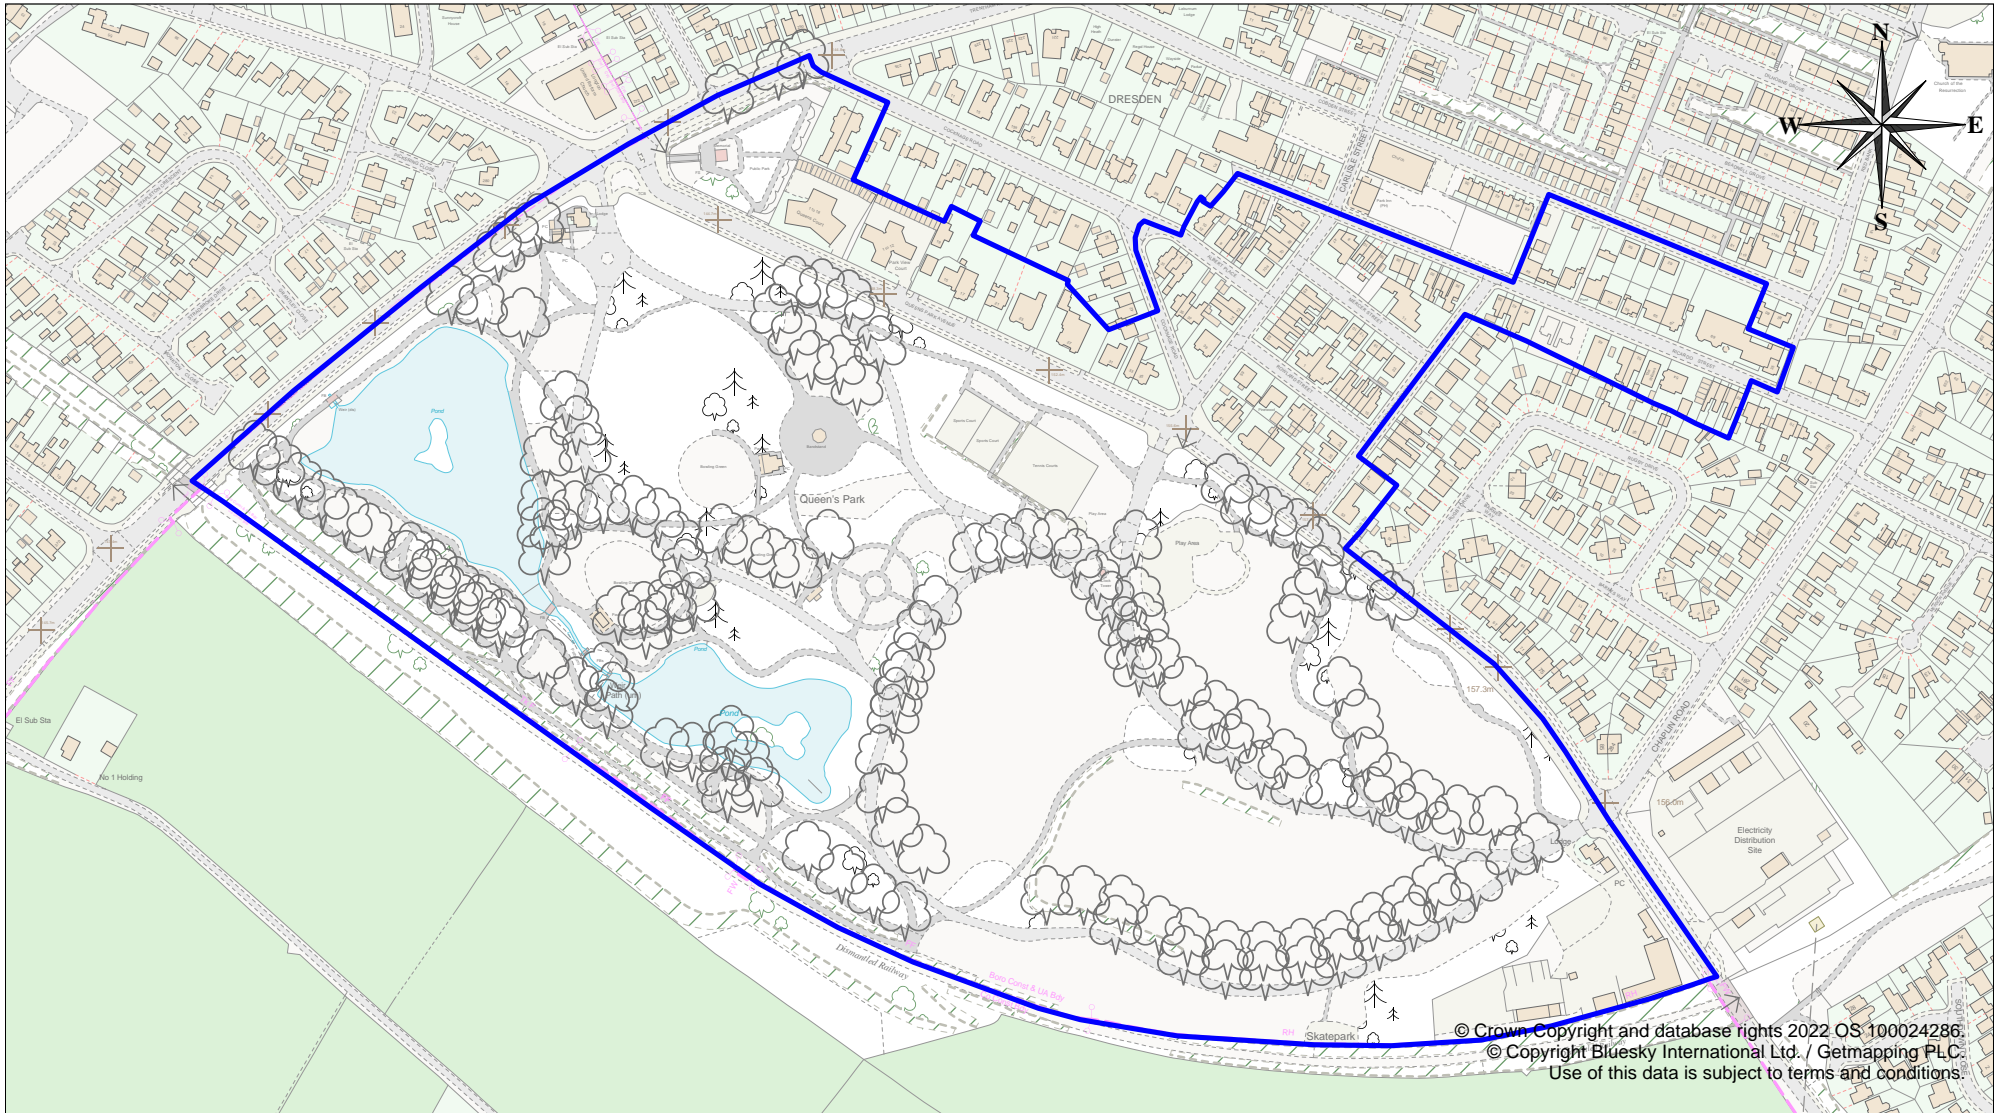

5 ddYbXj| '% 8 fYgXYb'7 cbgYfj Ujcb'5 fYU

© Crown Copyright and database rights 2022 OS 100024286  
© Copyright Bluesky International Ltd. / Getmapping PLC  
Use of this data is subject to terms and conditions.

City of  
**Stoke-on-Trent**

Stoke on Trent City Council  
Civic Centre  
Glebe Street  
Stoke on Trent ST4 1HH  
UK

Scale	1:4000 @ A4
Date	23 Nov 2022
Drawn By	{Drawn By}
Drawing Ref	{Drawing Ref}
Revision	{Revision}