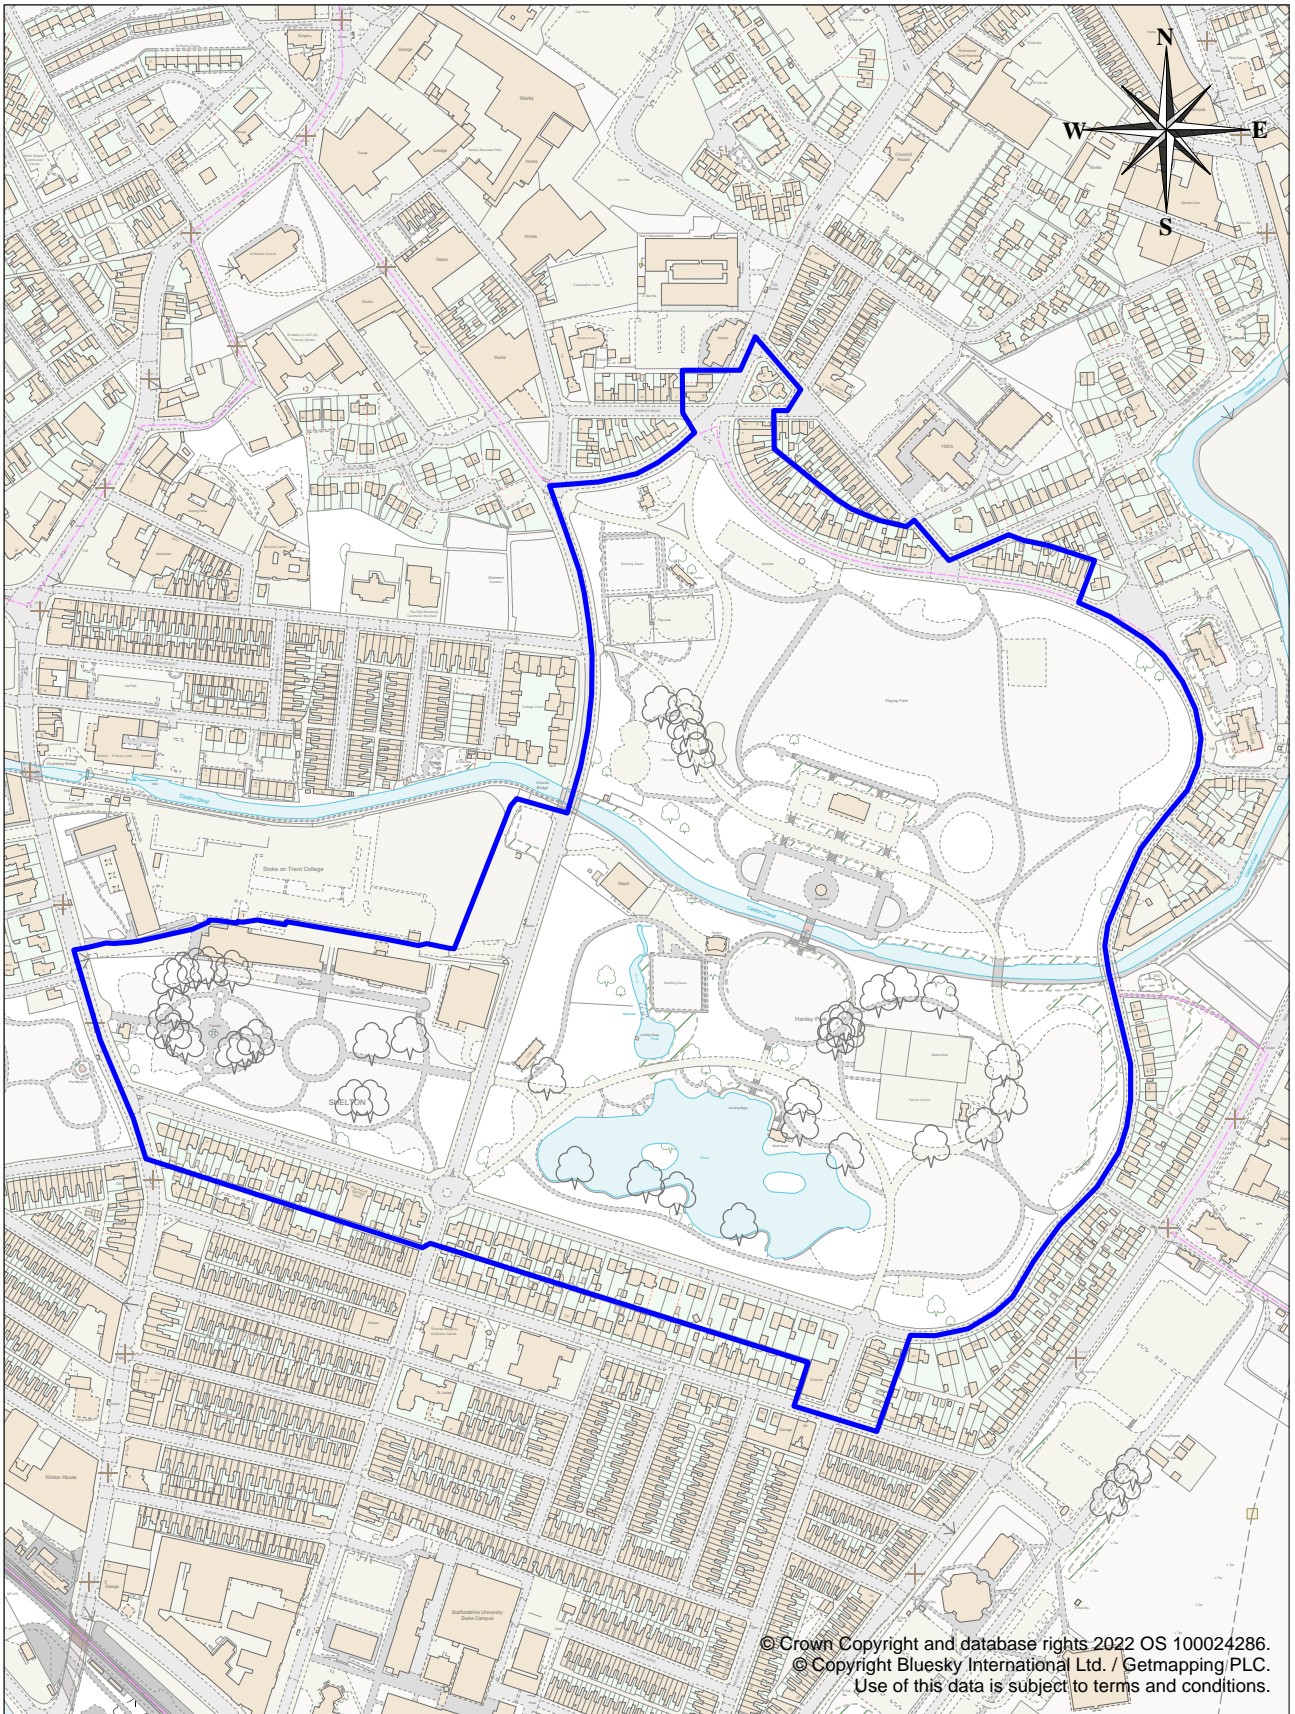

Appendix 1: Hanley Park Conservation Area

Stoke on Trent City Council
 Civic Centre
 Glebe Street
 Stoke on Trent ST4 1HH
 UK

Scale	1:5500 @ A4
Date	23 Nov 2022
Drawn By	{Drawn By}
Drawing Ref	{Drawing Ref}
Revision	{Revision}