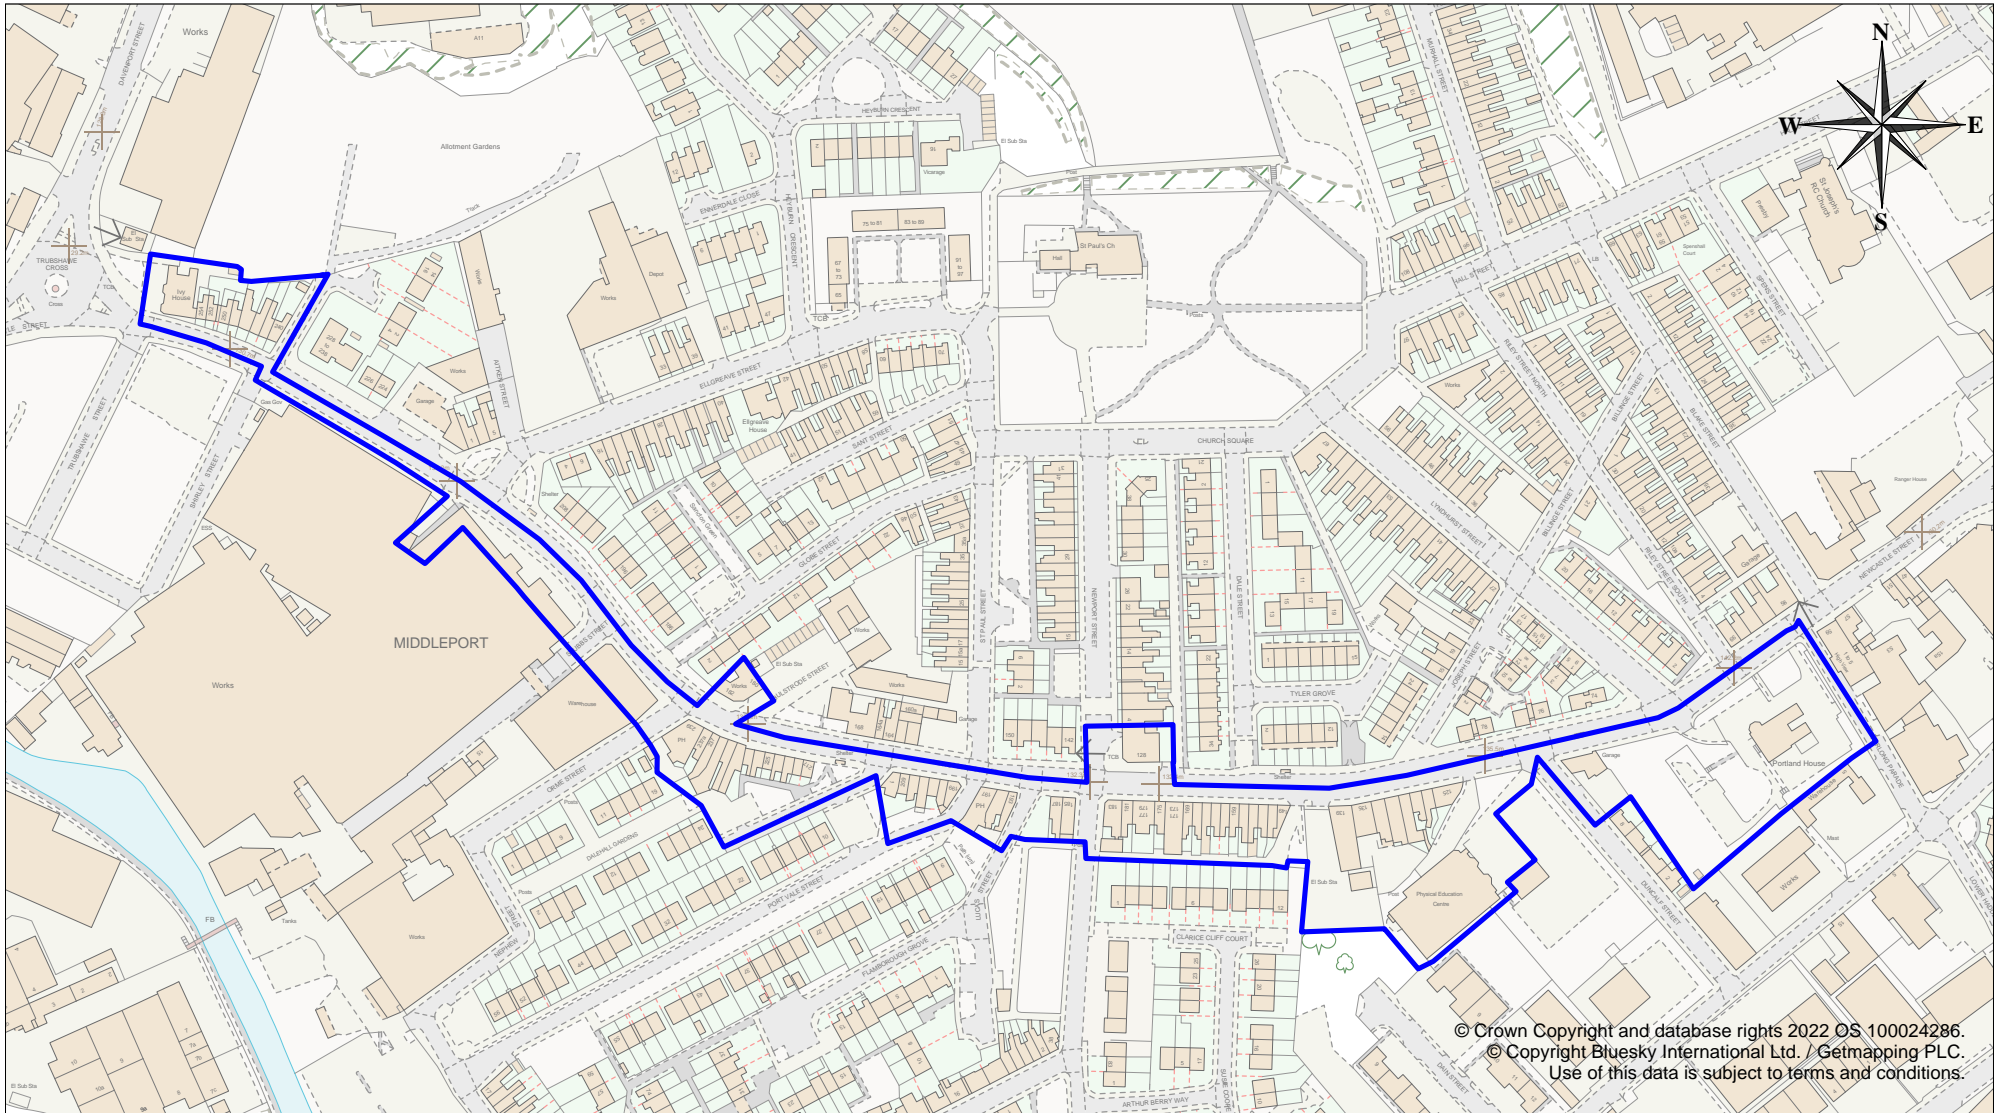

Newcastle Street Conservation Area

City of
Stoke-on-Trent

Stoke on Trent City Council
 Civic Centre
 Glebe Street
 Stoke on Trent ST4 1HH
 UK

Scale	1:3000 @ A4
Date	24 Nov 2022
Drawn By	{Drawn By}
Drawing Ref	{Drawing Ref}
Revision	{Revision}