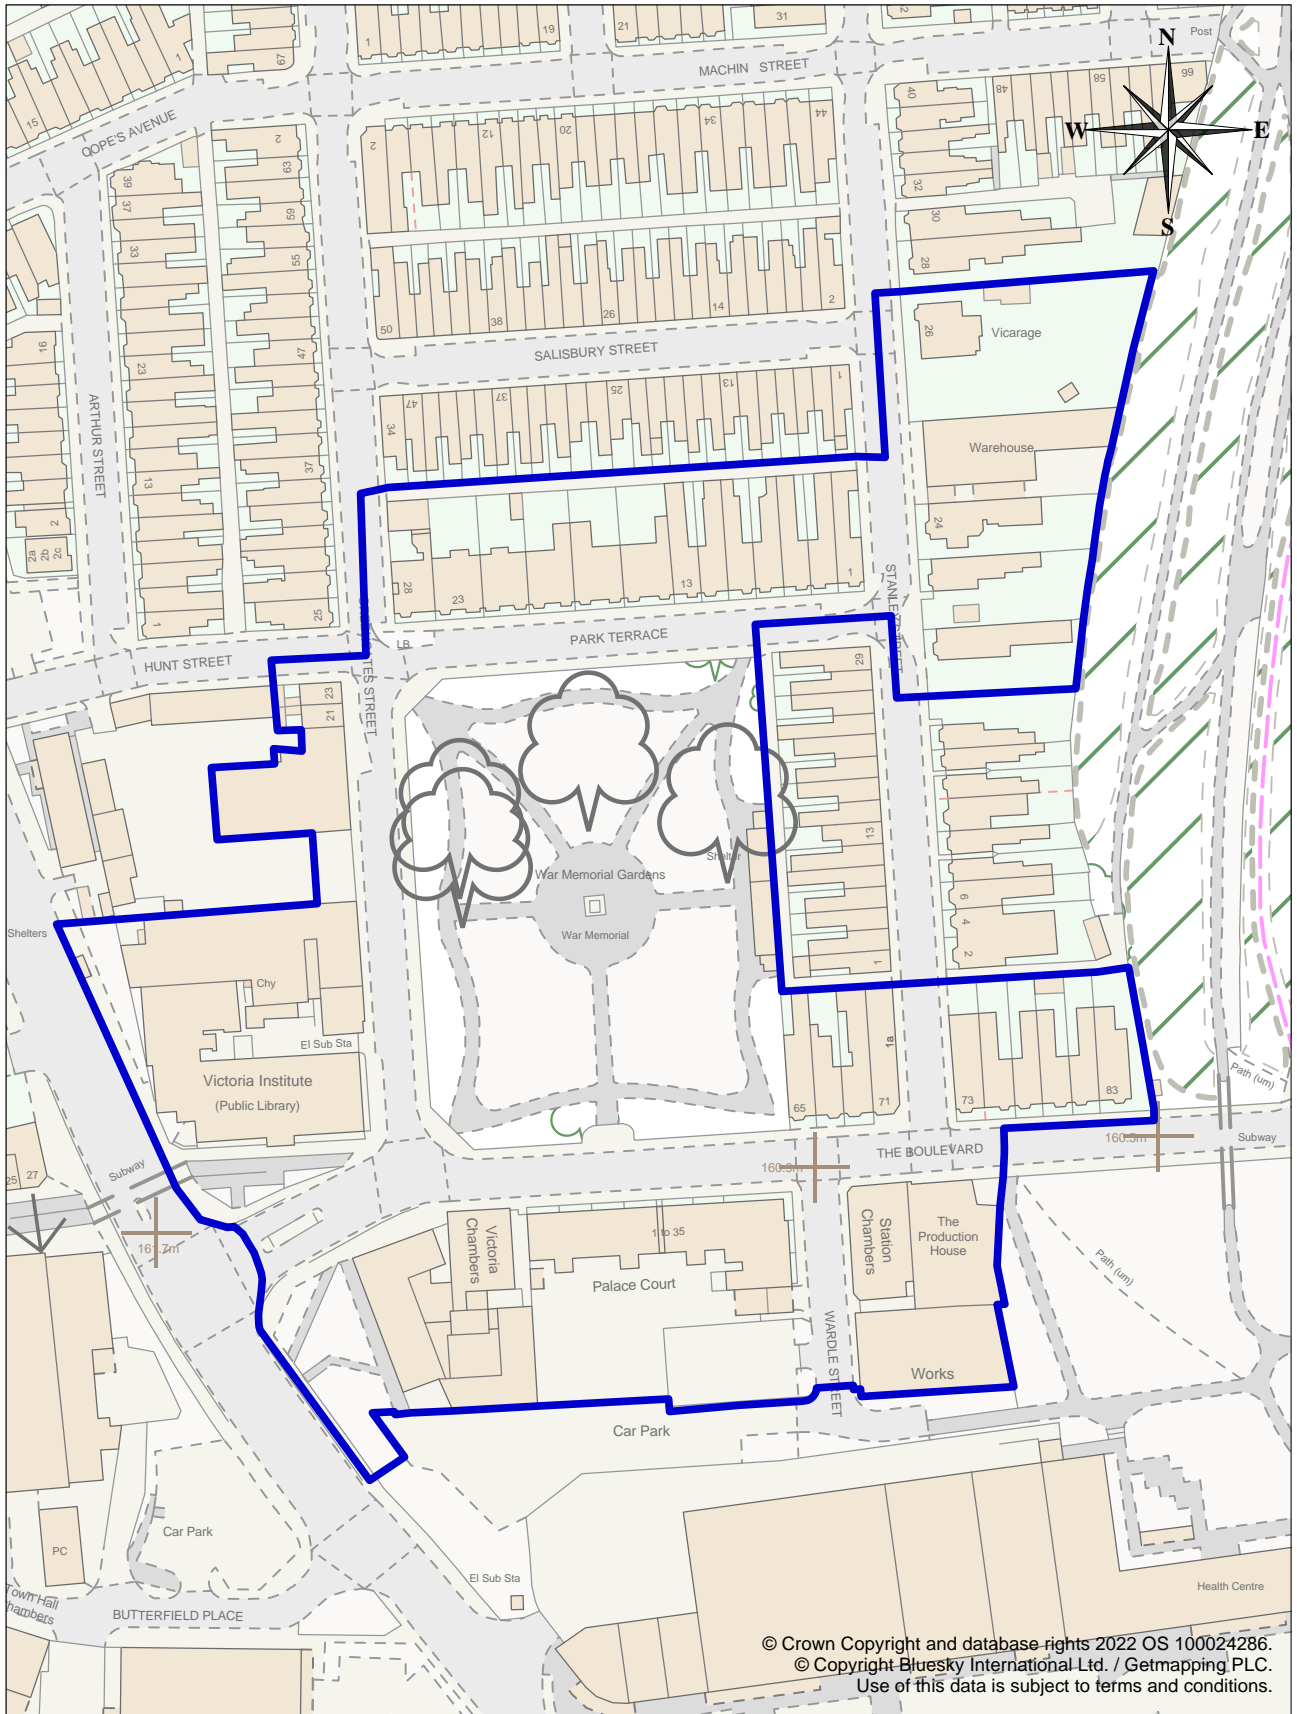

Appendix 1: Park Terrace Conservation Area

Stoke on Trent City Council
Civic Centre
Glebe Street
Stoke on Trent ST4 1HH
UK

Scale	1:1500 @ A4
Date	24 Nov 2022
Drawn By	{Drawn By}
Drawing Ref	{Drawing Ref}
Revision	{Revision}