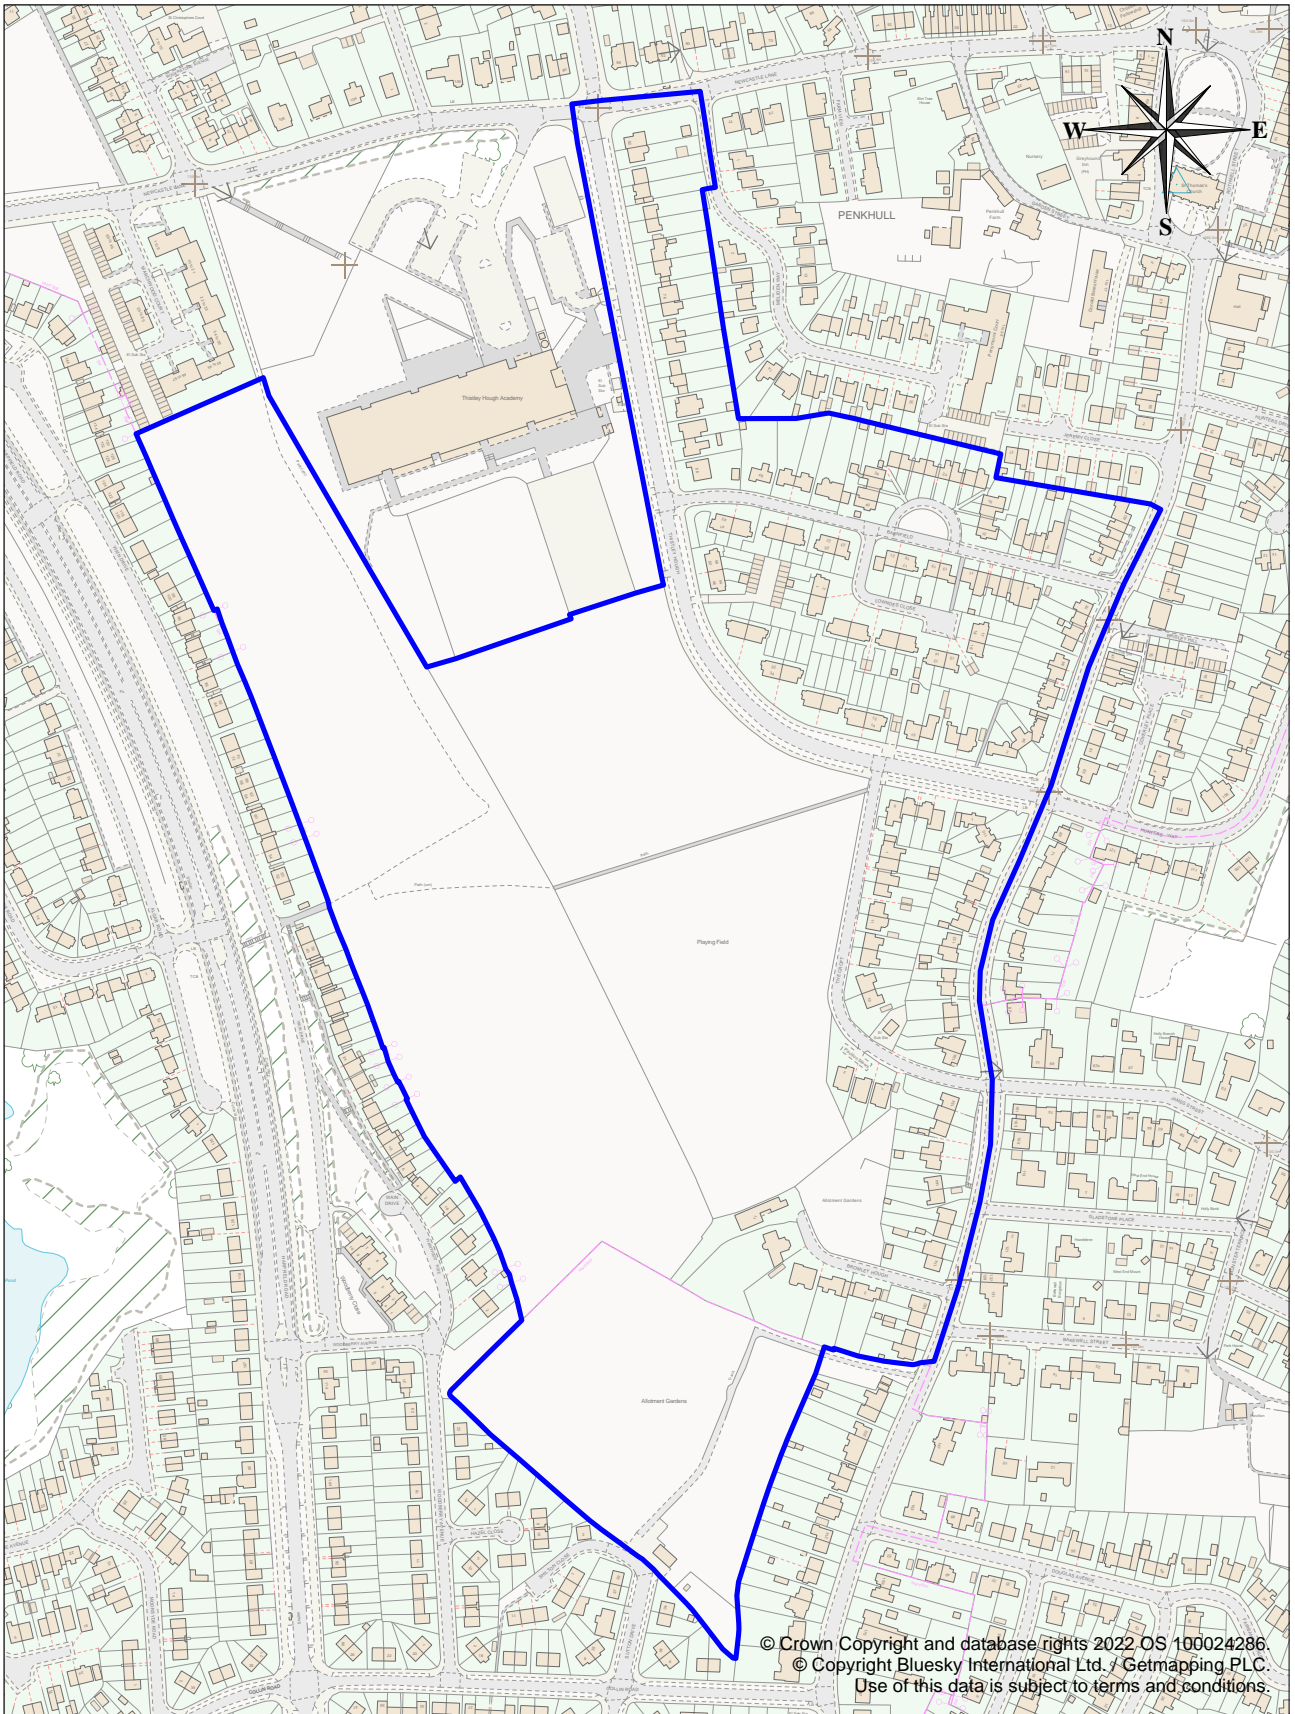

Appendix 1: Penkhull Garden Village Conservation Area

Stoke on Trent City Council  
 Civic Centre  
 Glebe Street  
 Stoke on Trent ST4 1HH  
 UK

Scale	1:4000 @ A4
Date	24 Nov 2022
Drawn By	{Drawn By}
Drawing Ref	{Drawing Ref}
Revision	{Revision}