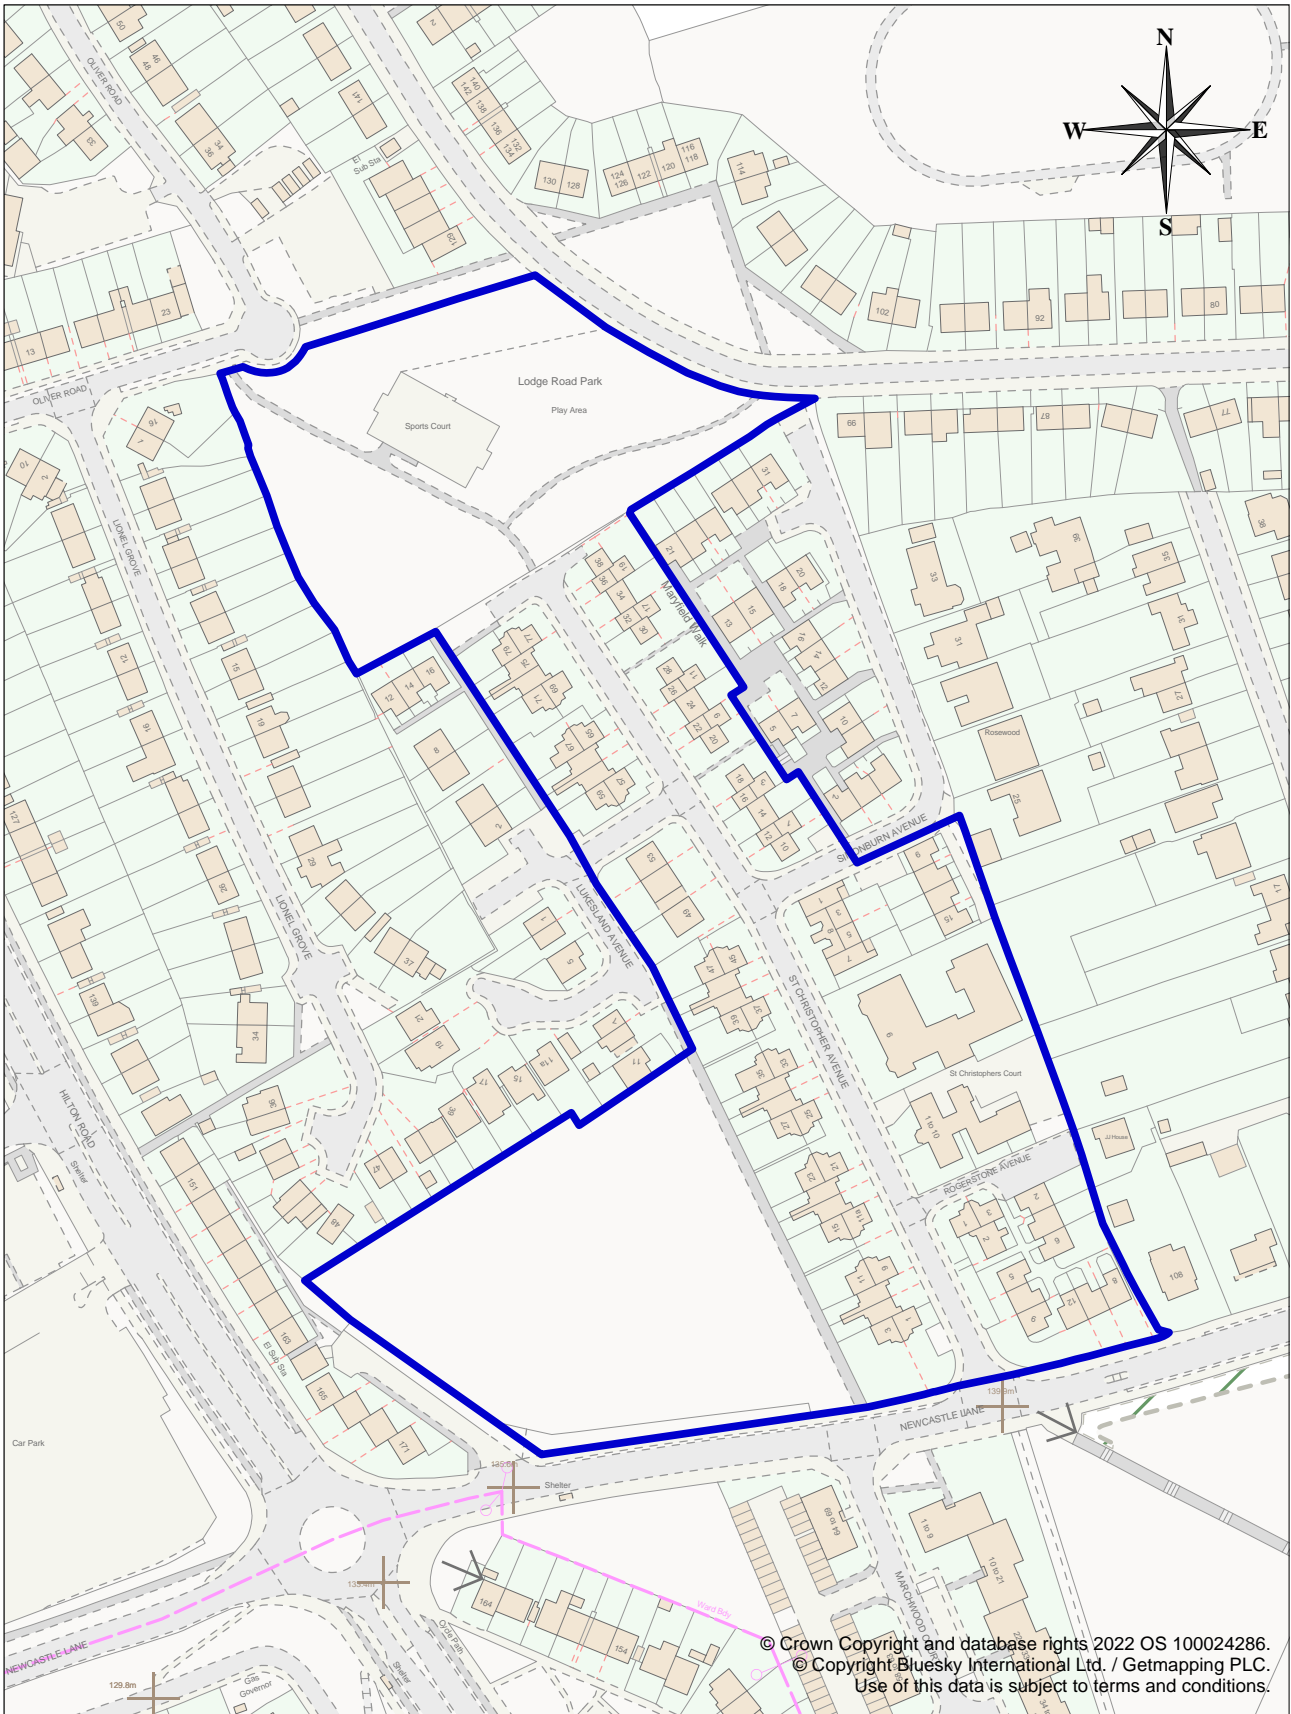

Appendix 1: St Christopher Avenue Conservation Area

Stoke on Trent City Council
 Civic Centre
 Glebe Street
 Stoke on Trent ST4 1HH
 UK

Scale	1:2000 @ A4
Date	24 Nov 2022
Drawn By	{Drawn By}
Drawing Ref	{Drawing Ref}
Revision	{Revision}