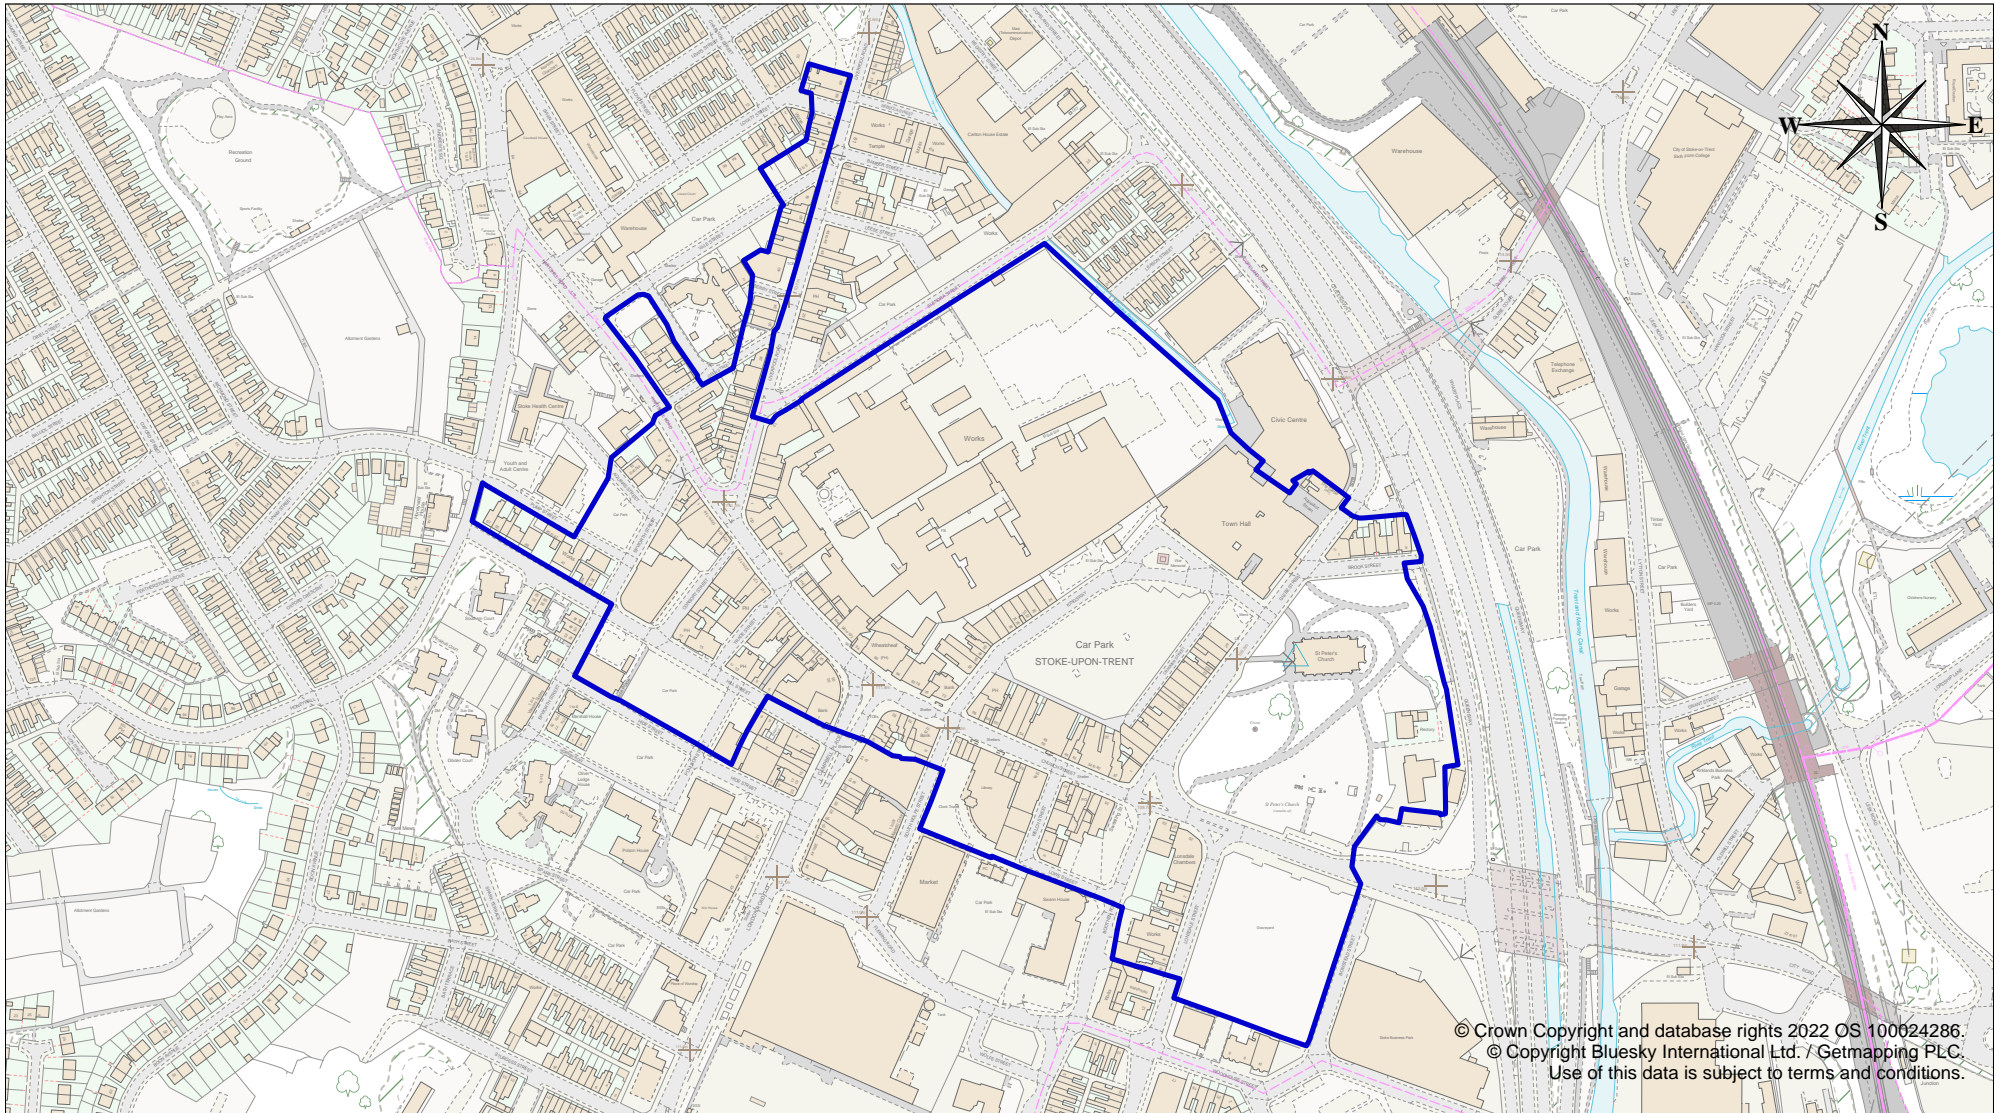

Appendix 1: Stoke Town Centre Conservation Area

© Crown Copyright and database rights 2022 OS 100024286.
 © Copyright Bluesky International Ltd. / Getmapping PLC.
 Use of this data is subject to terms and conditions.

City of
Stoke-on-Trent

Stoke on Trent City Council
 Civic Centre
 Glebe Street
 Stoke on Trent ST4 1HH
 UK

Scale	1:4500 @ A4
Date	24 Nov 2022
Drawn By	{Drawn By}
Drawing Ref	{Drawing Ref}
Revision	{Revision}