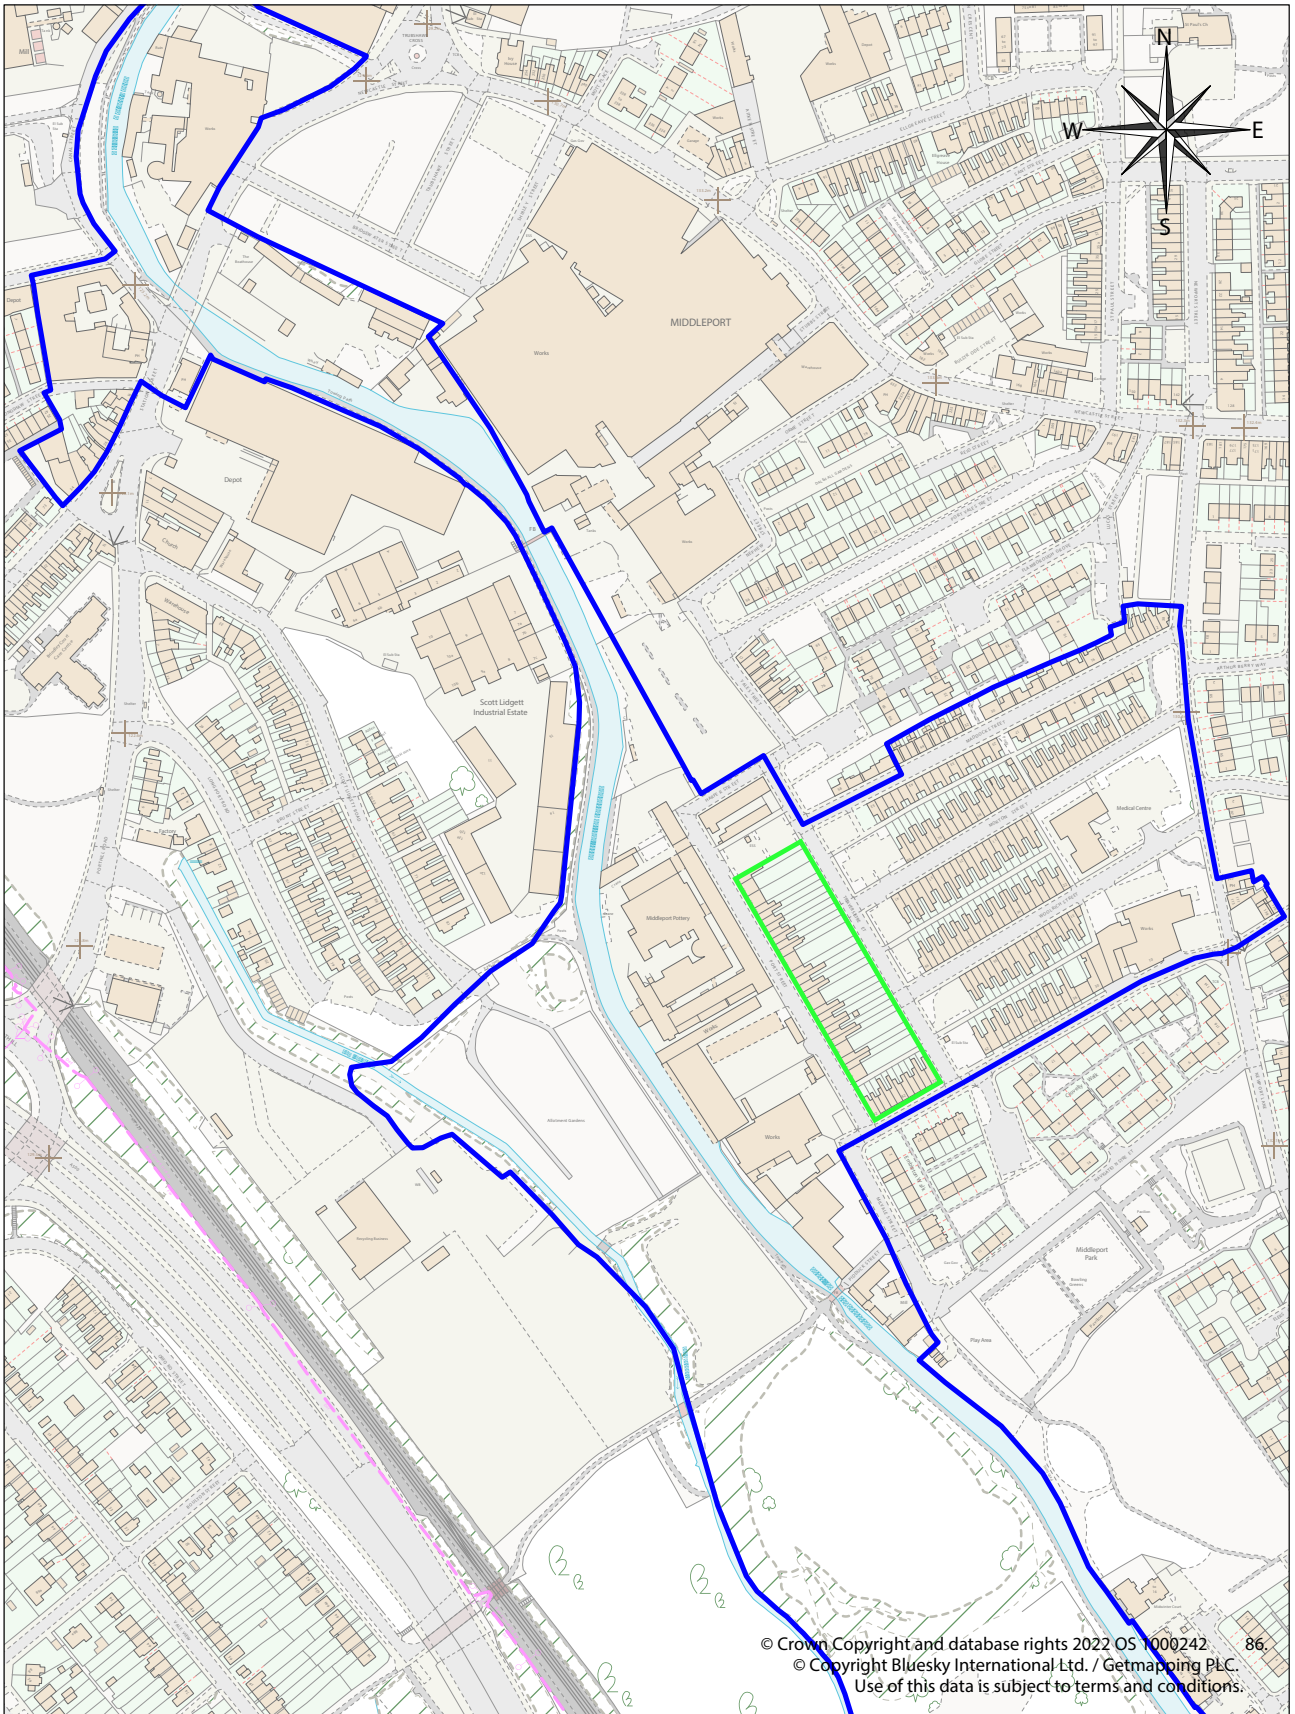

Appendix 1d: Trent & Mersey Canal Conservation Area

Stoke on Trent City Council
Civic Centre
Glebe Street
Stoke on Trent ST4 1HH
UK

Scale	1:4000 @ A4
Date	23 Nov 2022
Drawn By	{Drawn By}
Drawing Ref	{Drawing Ref}
Revision	{Revision}