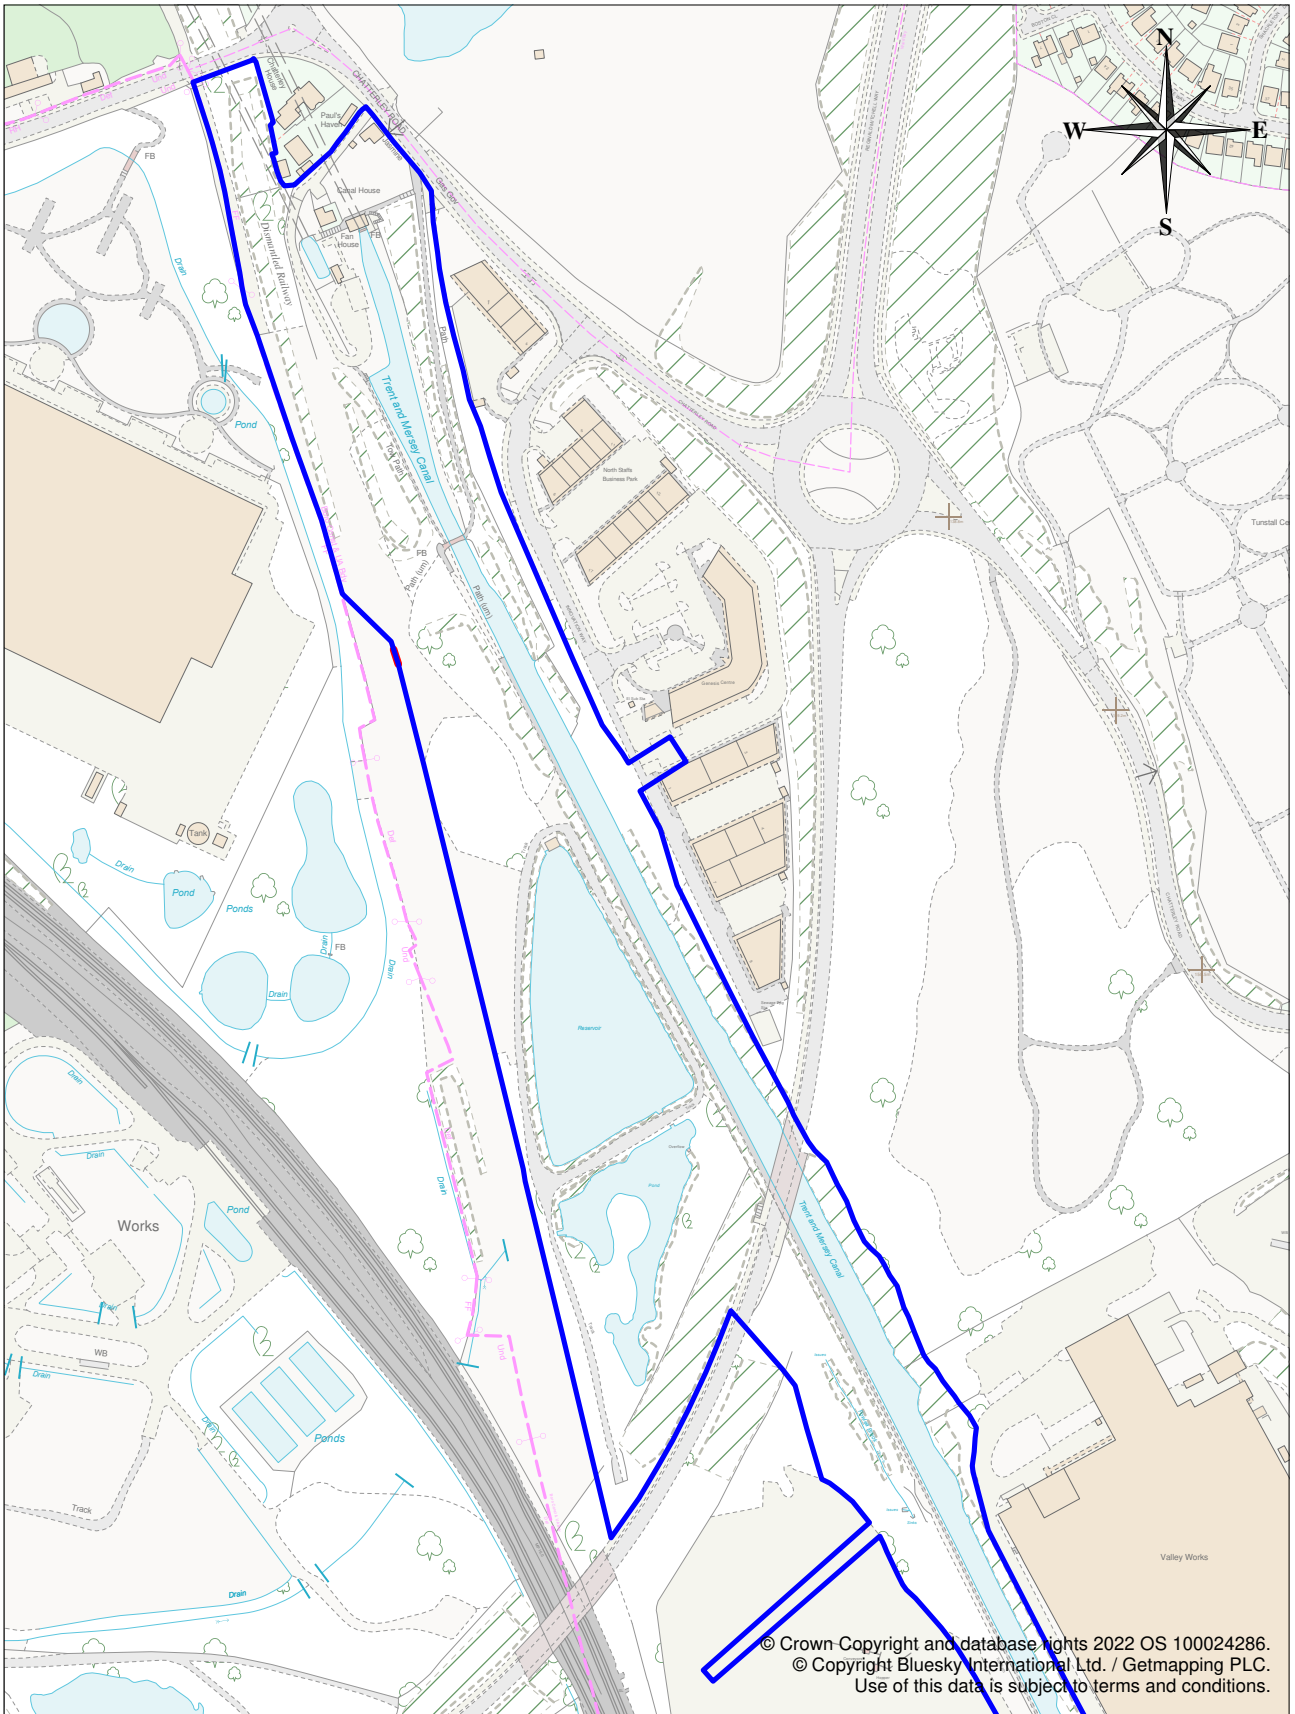

Appendix 1a: Trent & Mersey Canal Conservation Area

Stoke on Trent City Council
 Civic Centre
 Glebe Street
 Stoke on Trent ST4 1HH
 UK

Scale	1:4000 @ A4
Date	23 Nov 2022
Drawn By	{Drawn By}
Drawing Ref	{Drawing Ref}
Revision	{Revision}

Appendix 1b: Trent & Mersey Canal Conservation Area

Stoke on Trent City Council
 Civic Centre
 Glebe Street
 Stoke on Trent ST4 1HH
 UK

Scale	1:4000 @ A4
Date	23 Nov 2022
Drawn By	{Drawn By}
Drawing Ref	{Drawing Ref}
Revision	{Revision}