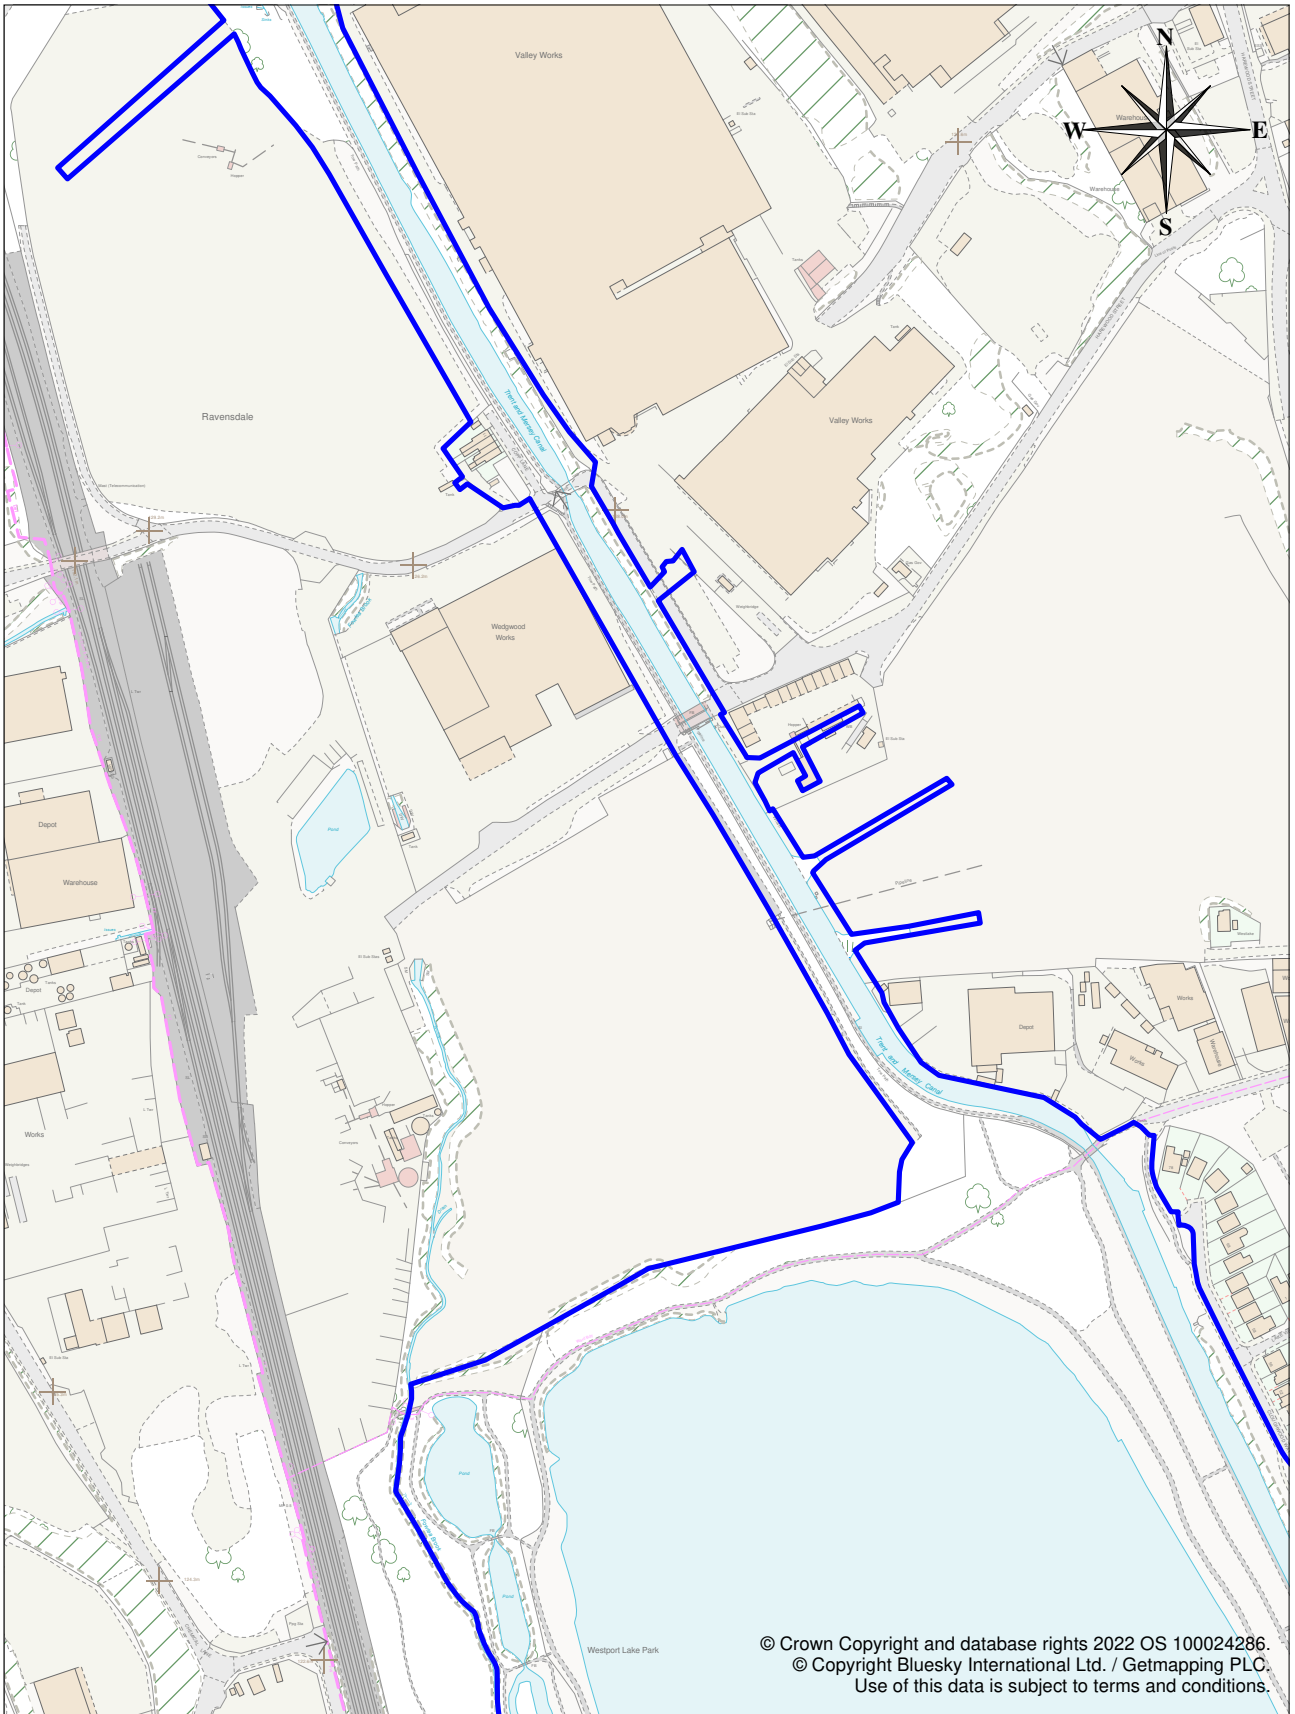

Appendix 1a: Trent & Mersey Canal Conservation Area

Stoke on Trent City Council
 Civic Centre
 Glebe Street
 Stoke on Trent ST4 1HH
 UK

Scale	1:4000 @ A4
Date	23 Nov 2022
Drawn By	{Drawn By}
Drawing Ref	{Drawing Ref}
Revision	{Revision}

Appendix 1b: Trent & Mersey Canal Conservation Area

Stoke on Trent City Council
 Civic Centre
 Glebe Street
 Stoke on Trent ST4 1HH
 UK

Scale	1:4000 @ A4
Date	23 Nov 2022
Drawn By	{Drawn By}
Drawing Ref	{Drawing Ref}
Revision	{Revision}

Appendix 1c: Trent & Mersey Canal Conservation Area

Stoke on Trent City Council
 Civic Centre
 Glebe Street
 Stoke on Trent ST4 1HH
 UK

Scale	1:4000 @ A4
Date	23 Nov 2022
Drawn By	{Drawn By}
Drawing Ref	{Drawing Ref}
Revision	{Revision}