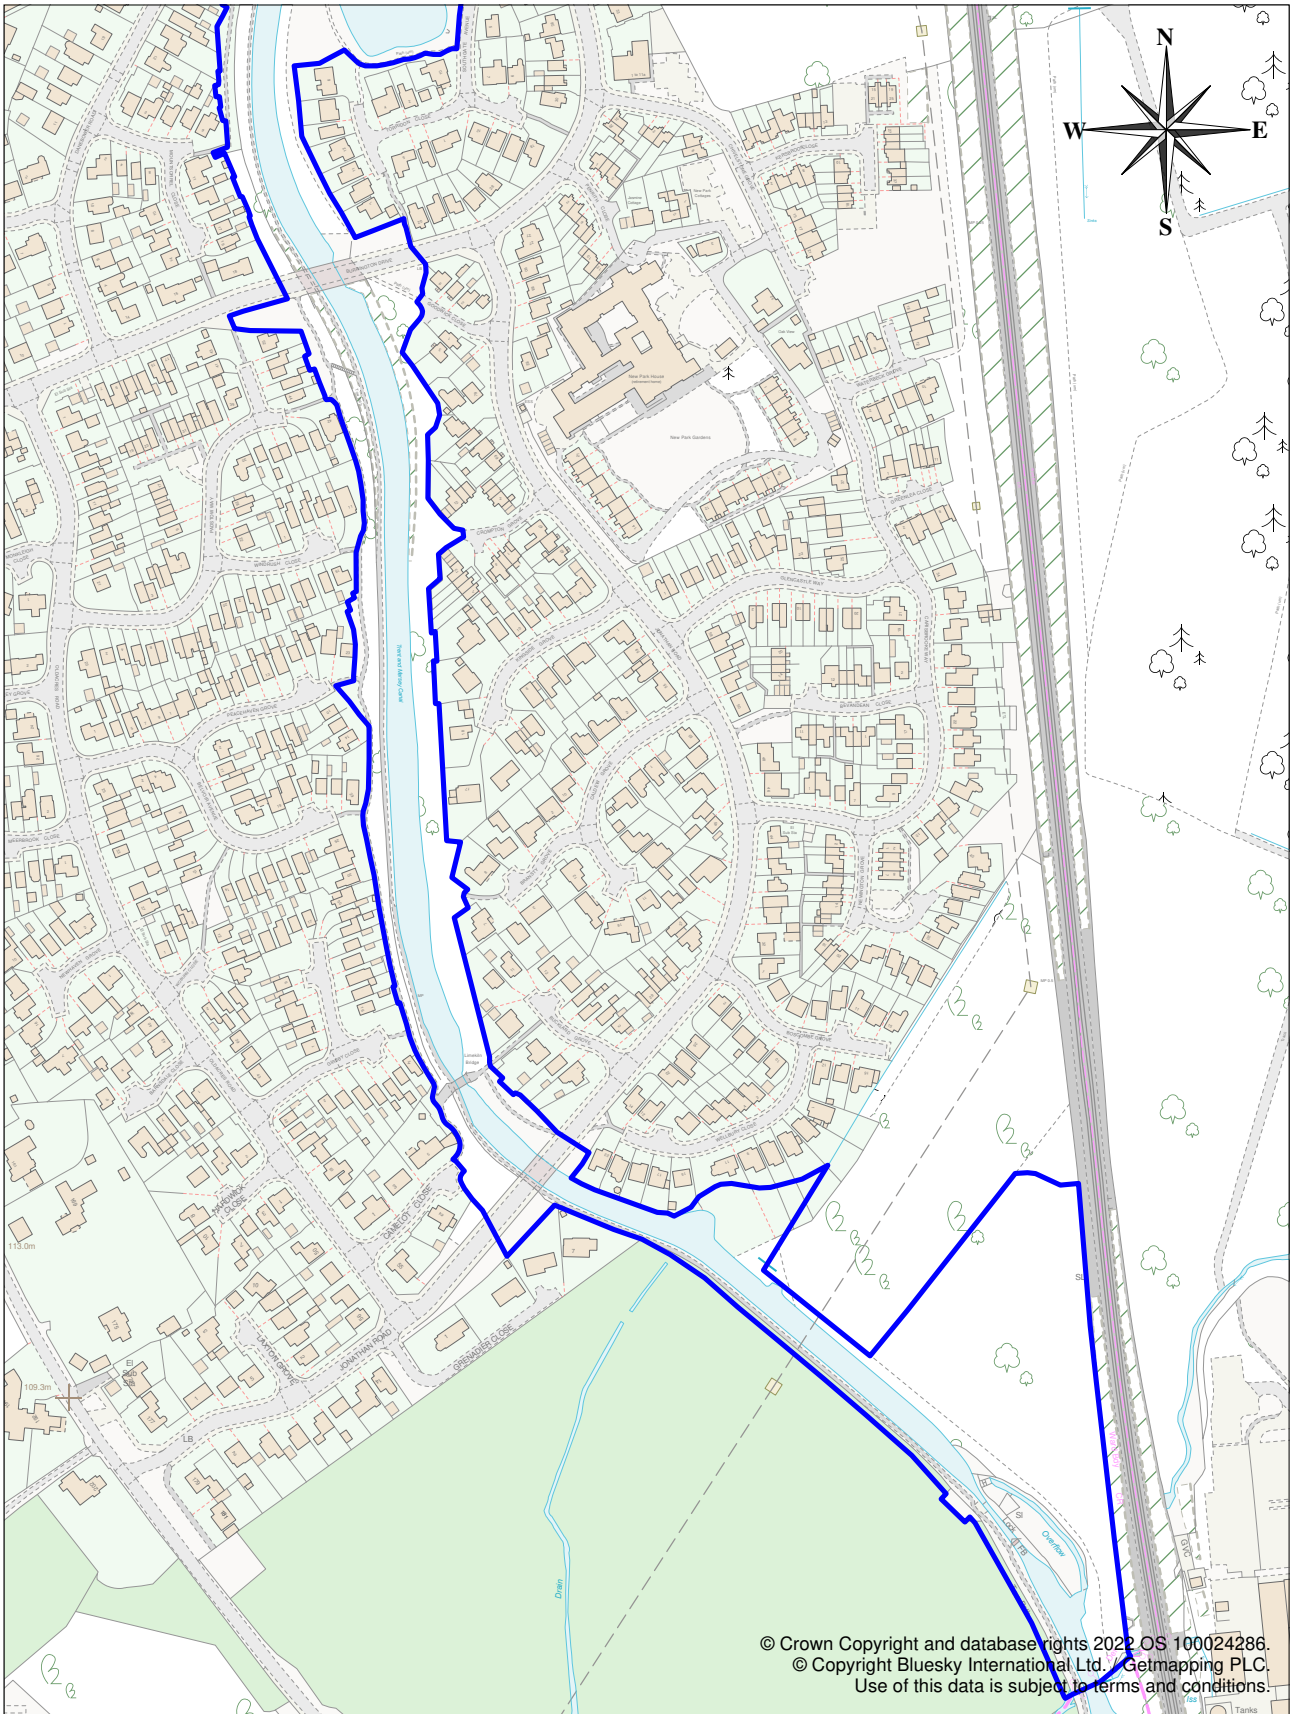

Appendix 1q: Trent & Mersey Canal Conservation Area

Stoke on Trent City Council
Civic Centre
Glebe Street
Stoke on Trent ST4 1HH
UK

Scale	1:4000 @ A4
Date	23 Nov 2022
Drawn By	{Drawn By}
Drawing Ref	{Drawing Ref}
Revision	{Revision}