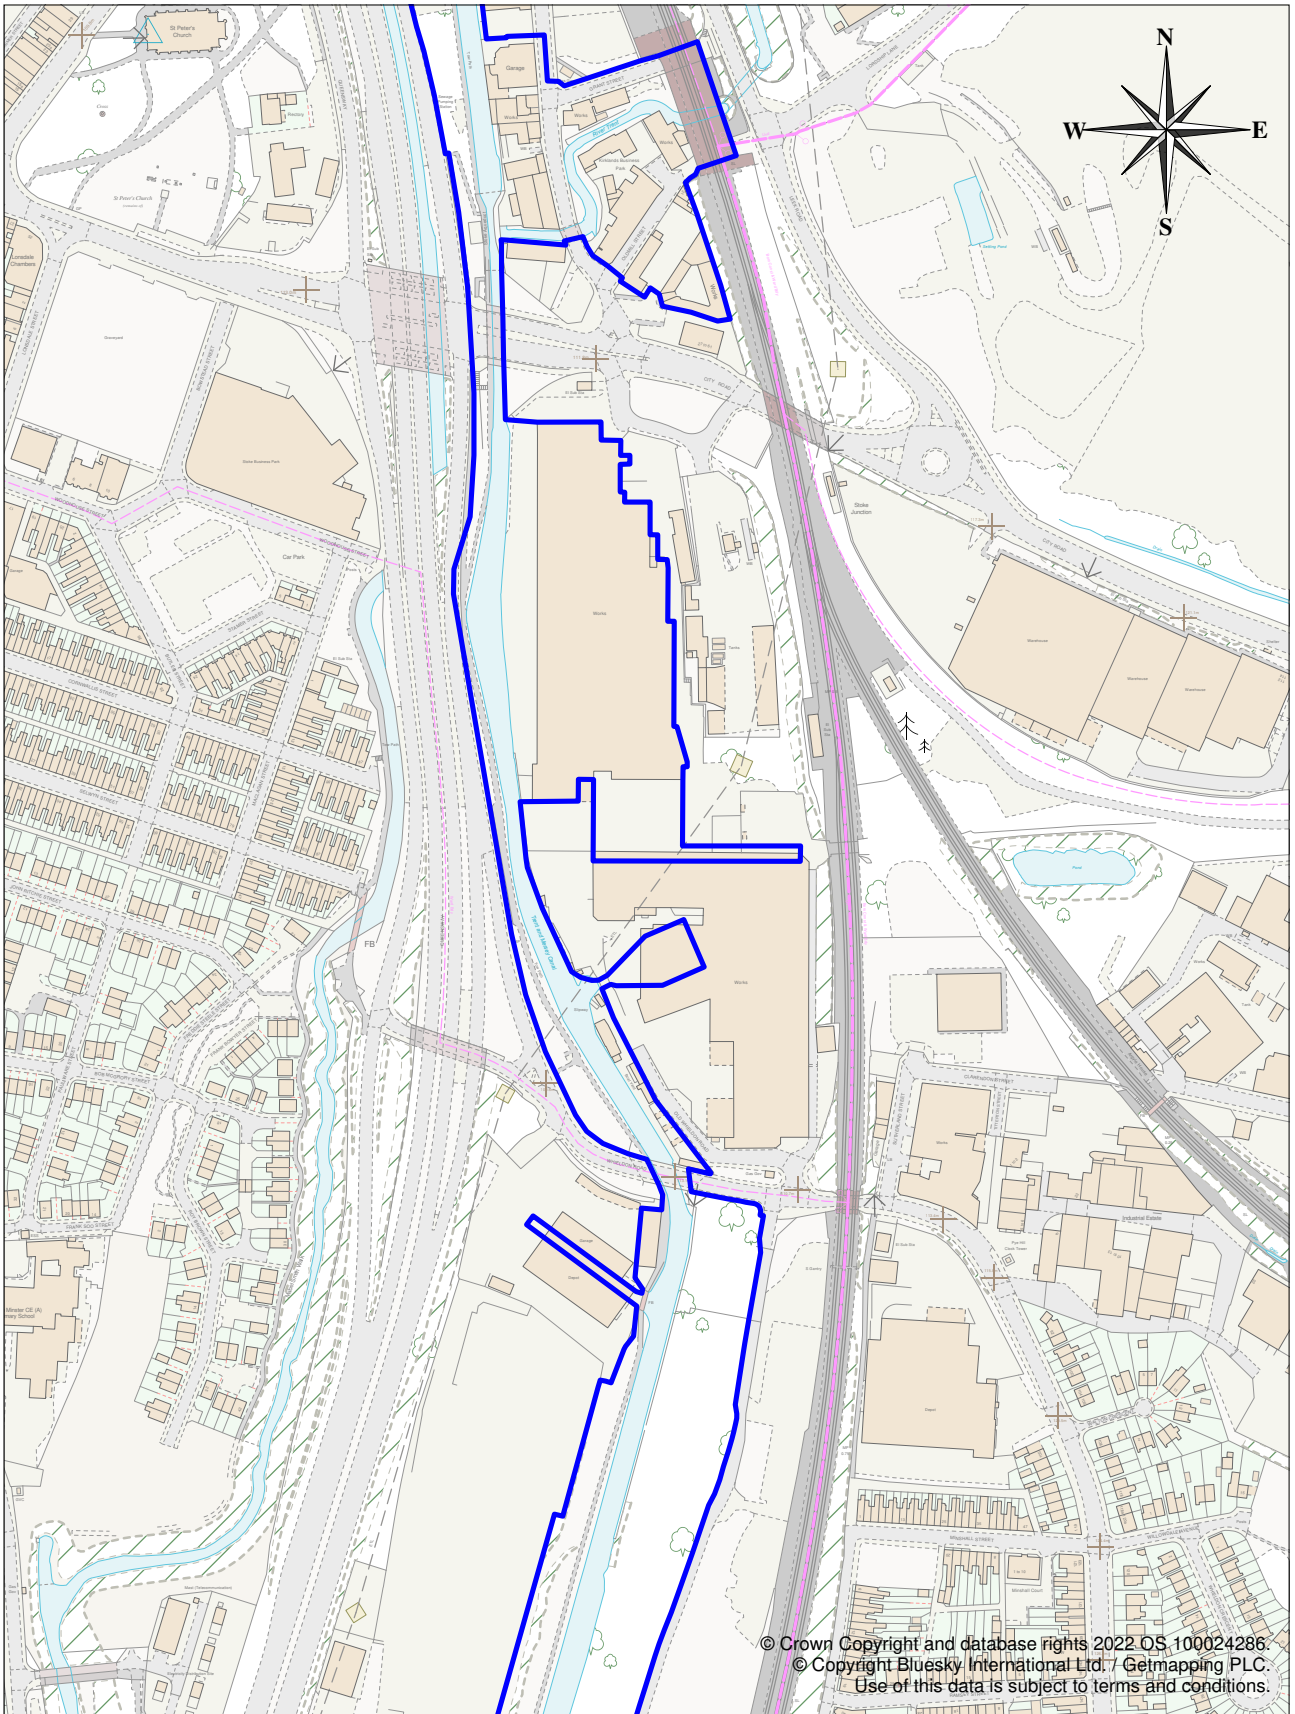

Appendix 1k: Trent & Mersey Canal Conservation Area

Stoke on Trent City Council
Civic Centre
Glebe Street
Stoke on Trent ST4 1HH
UK

Scale	1:4000 @ A4
Date	23 Nov 2022
Drawn By	{Drawn By}
Drawing Ref	{Drawing Ref}
Revision	{Revision}