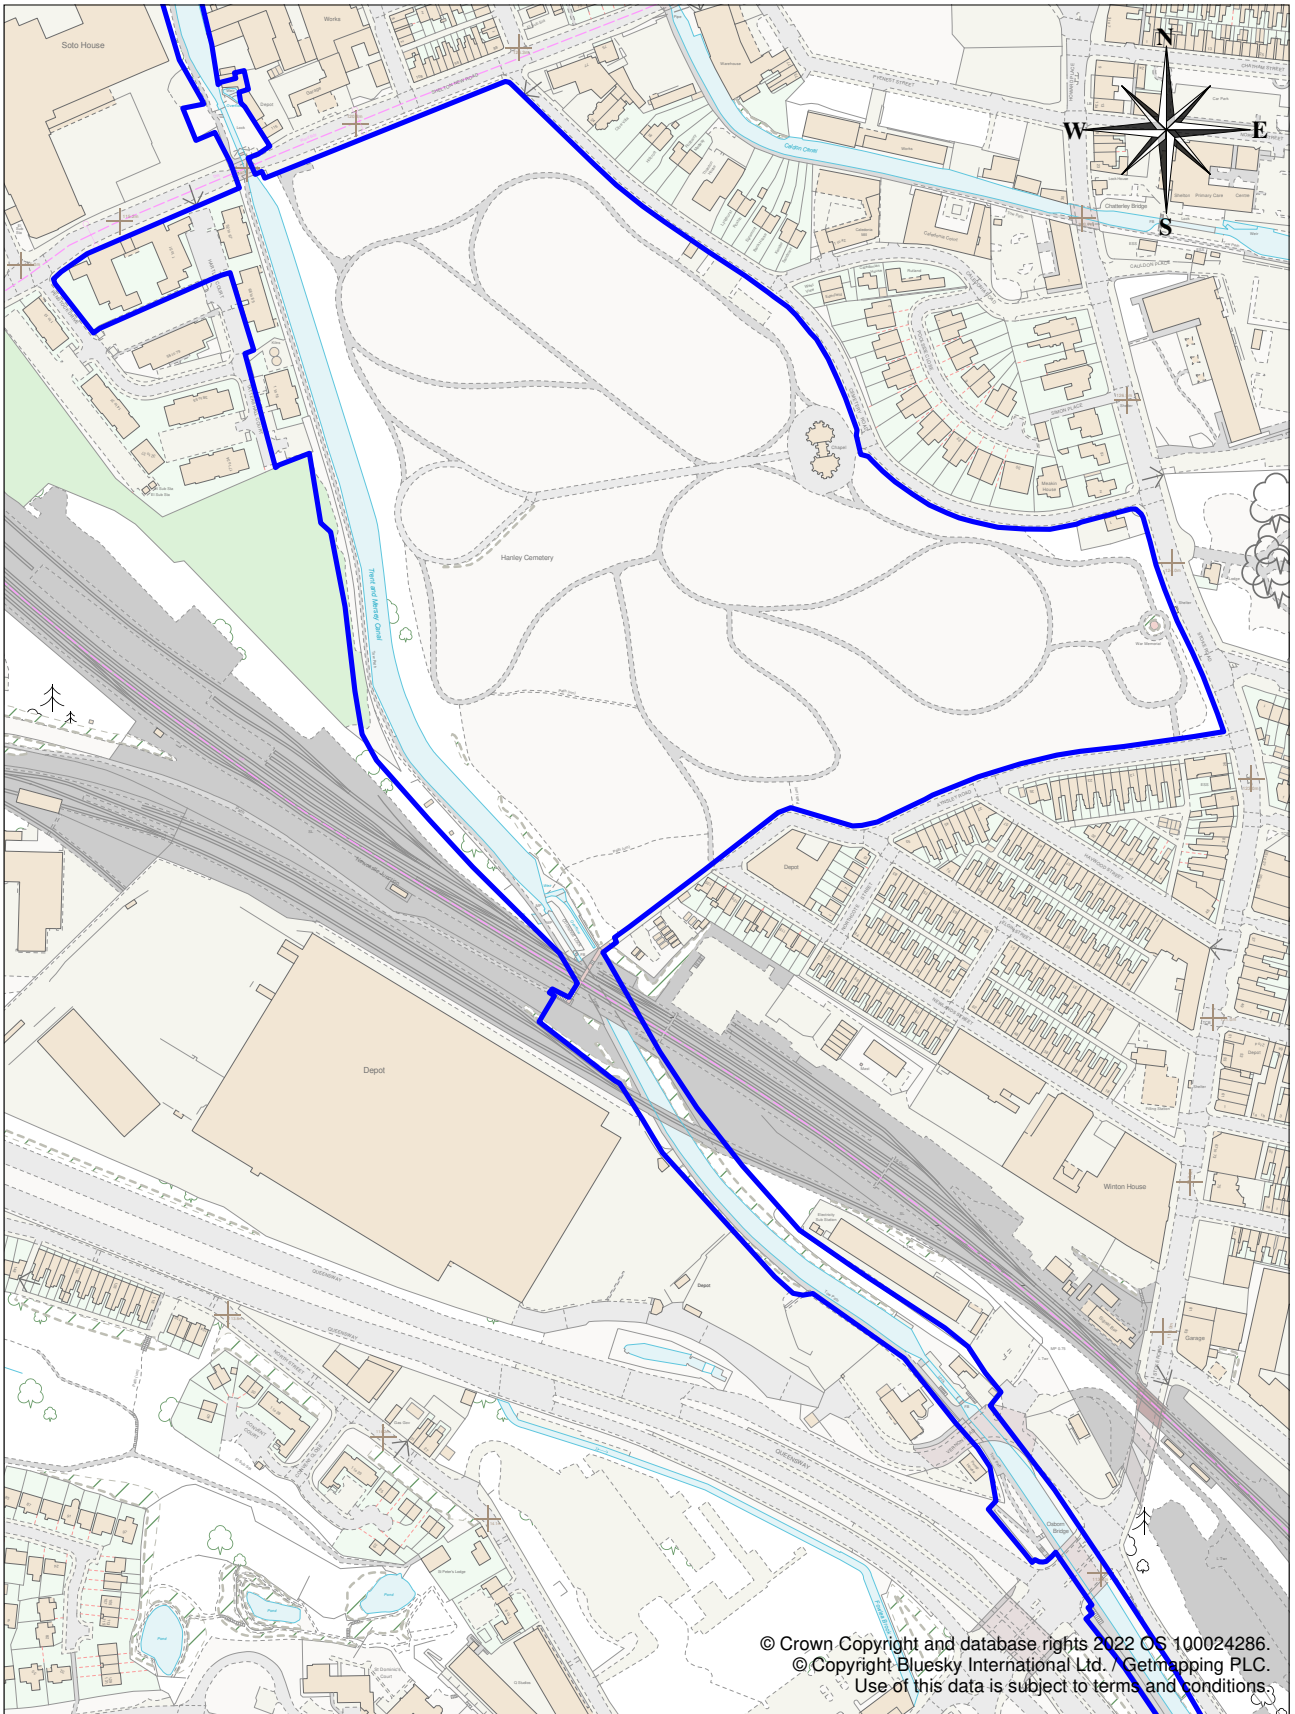

Appendix 1i: Trent & Mersey Canal Conservation Area

Stoke on Trent City Council
Civic Centre
Glebe Street
Stoke on Trent ST4 1HH
UK

Scale	1:4000 @ A4
Date	23 Nov 2022
Drawn By	{Drawn By}
Drawing Ref	{Drawing Ref}
Revision	{Revision}