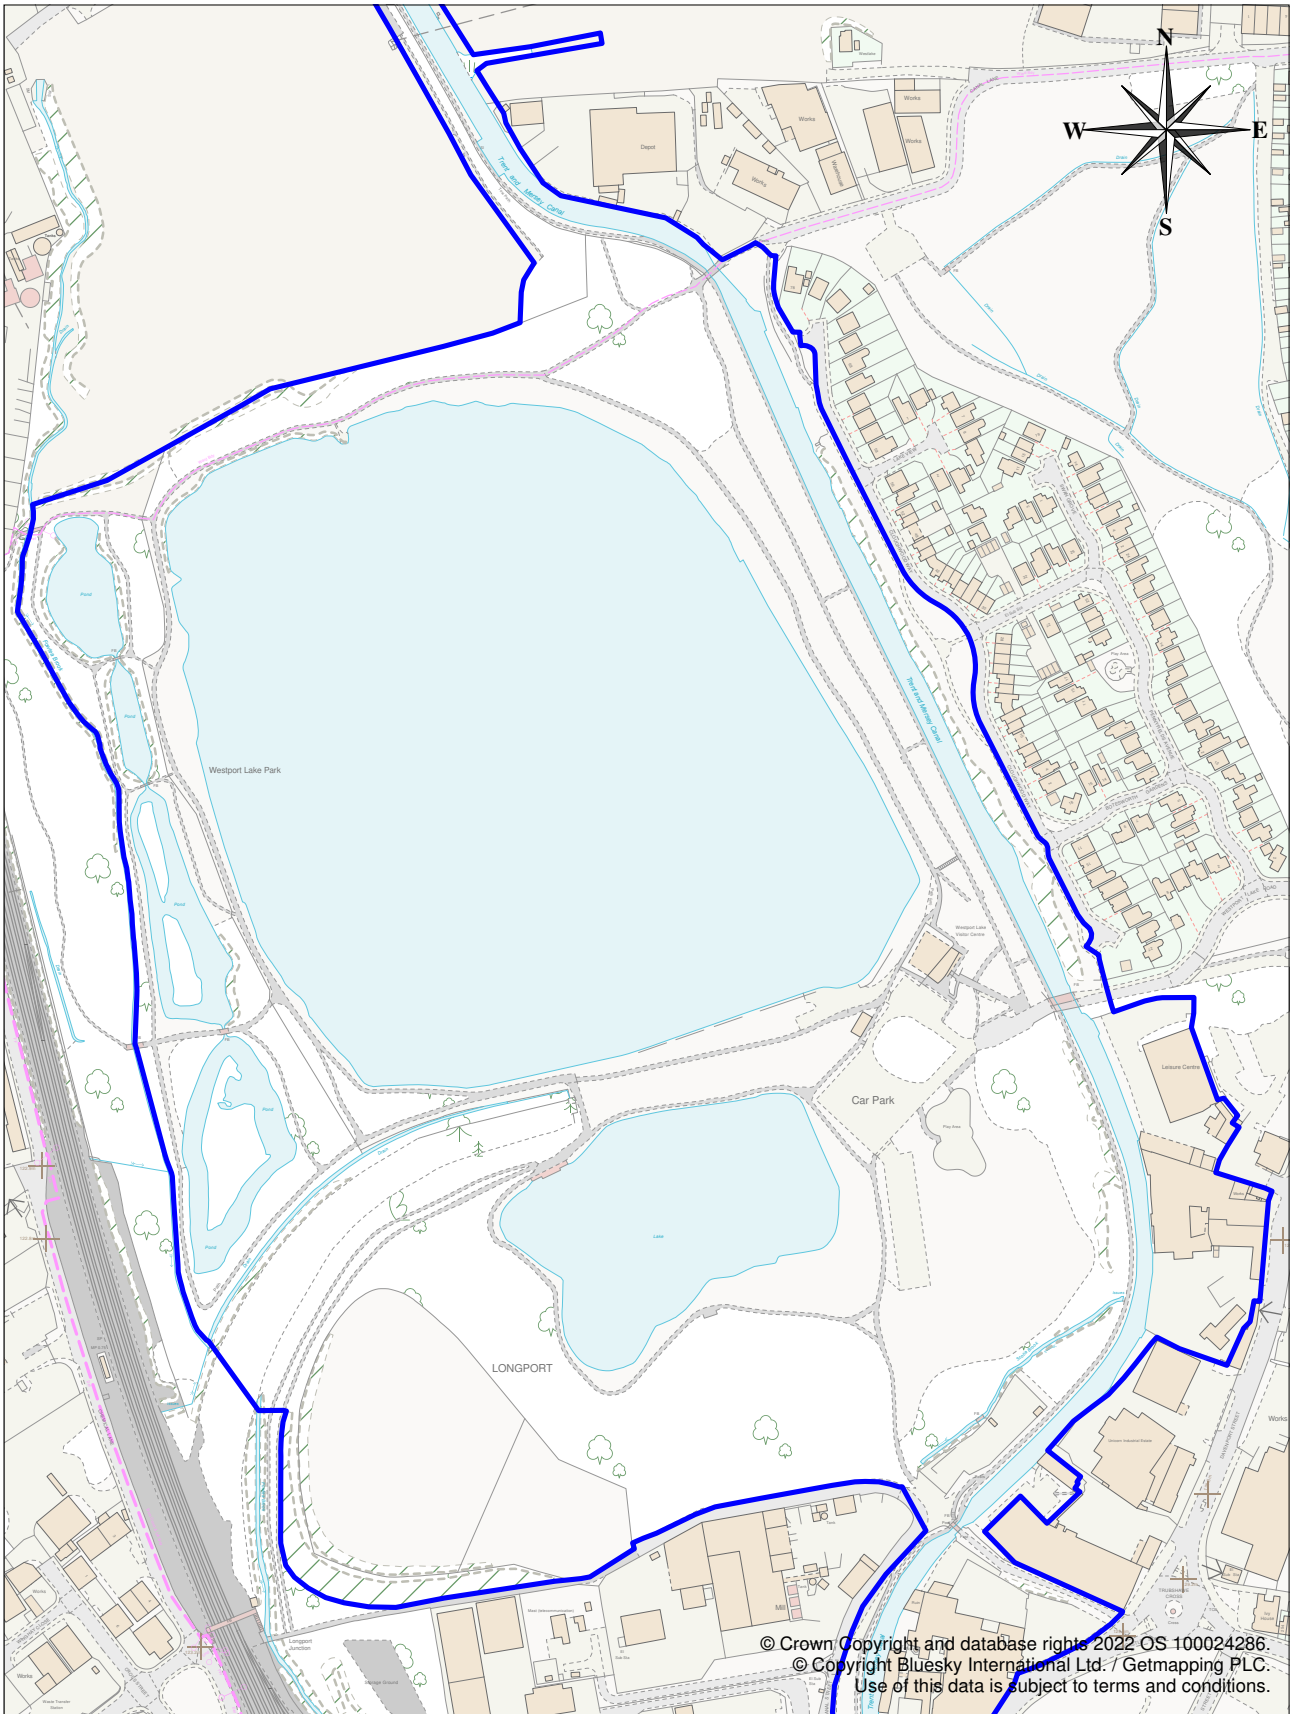

Appendix 1c: Trent & Mersey Canal Conservation Area

Stoke on Trent City Council
Civic Centre
Glebe Street
Stoke on Trent ST4 1HH
UK

Scale	1:4000 @ A4
Date	23 Nov 2022
Drawn By	{Drawn By}
Drawing Ref	{Drawing Ref}
Revision	{Revision}