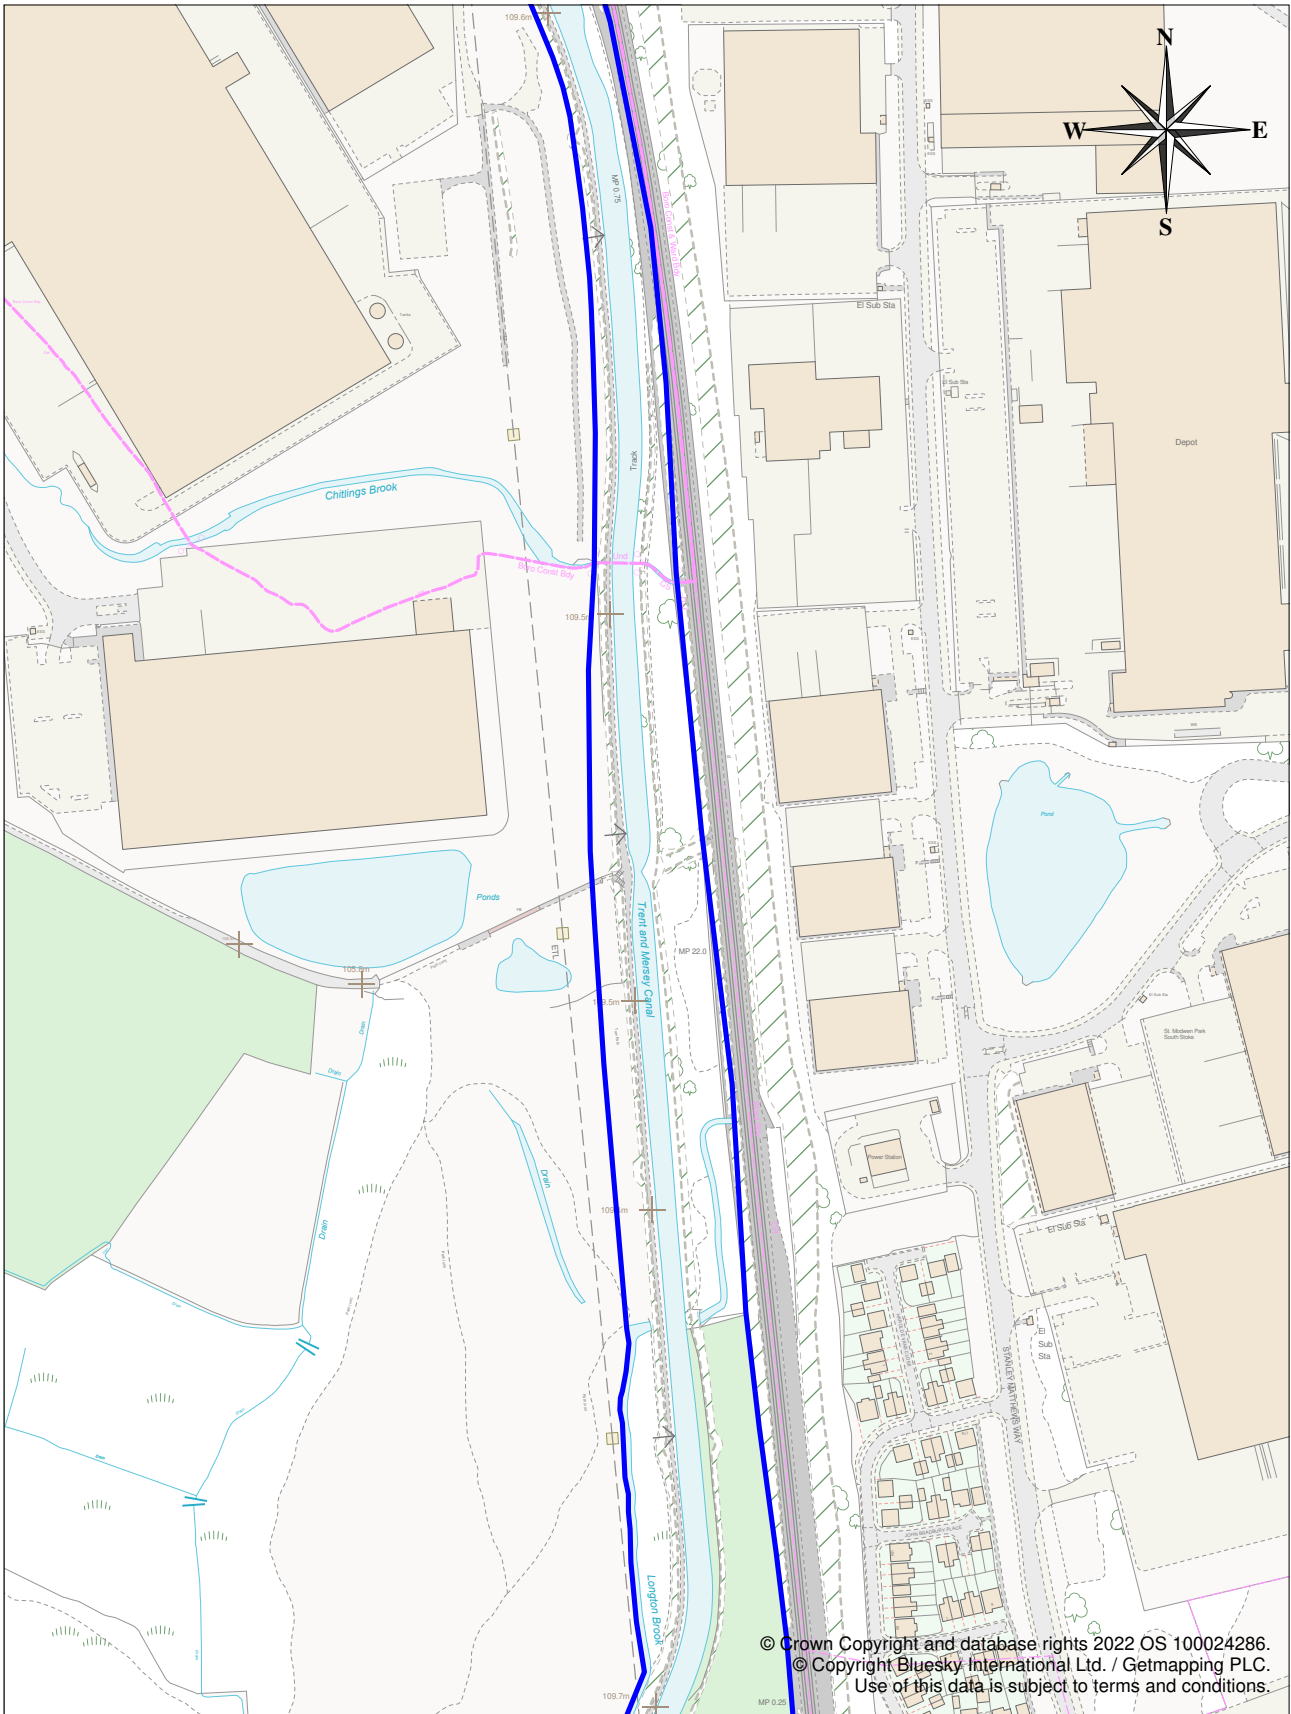

Appendix 1n: Trent & Mersey Canal Conservation Area

© Crown Copyright and database rights 2022 OS 100024286.
© Copyright Bluesky International Ltd. / Getmapping PLC.
Use of this data is subject to terms and conditions.