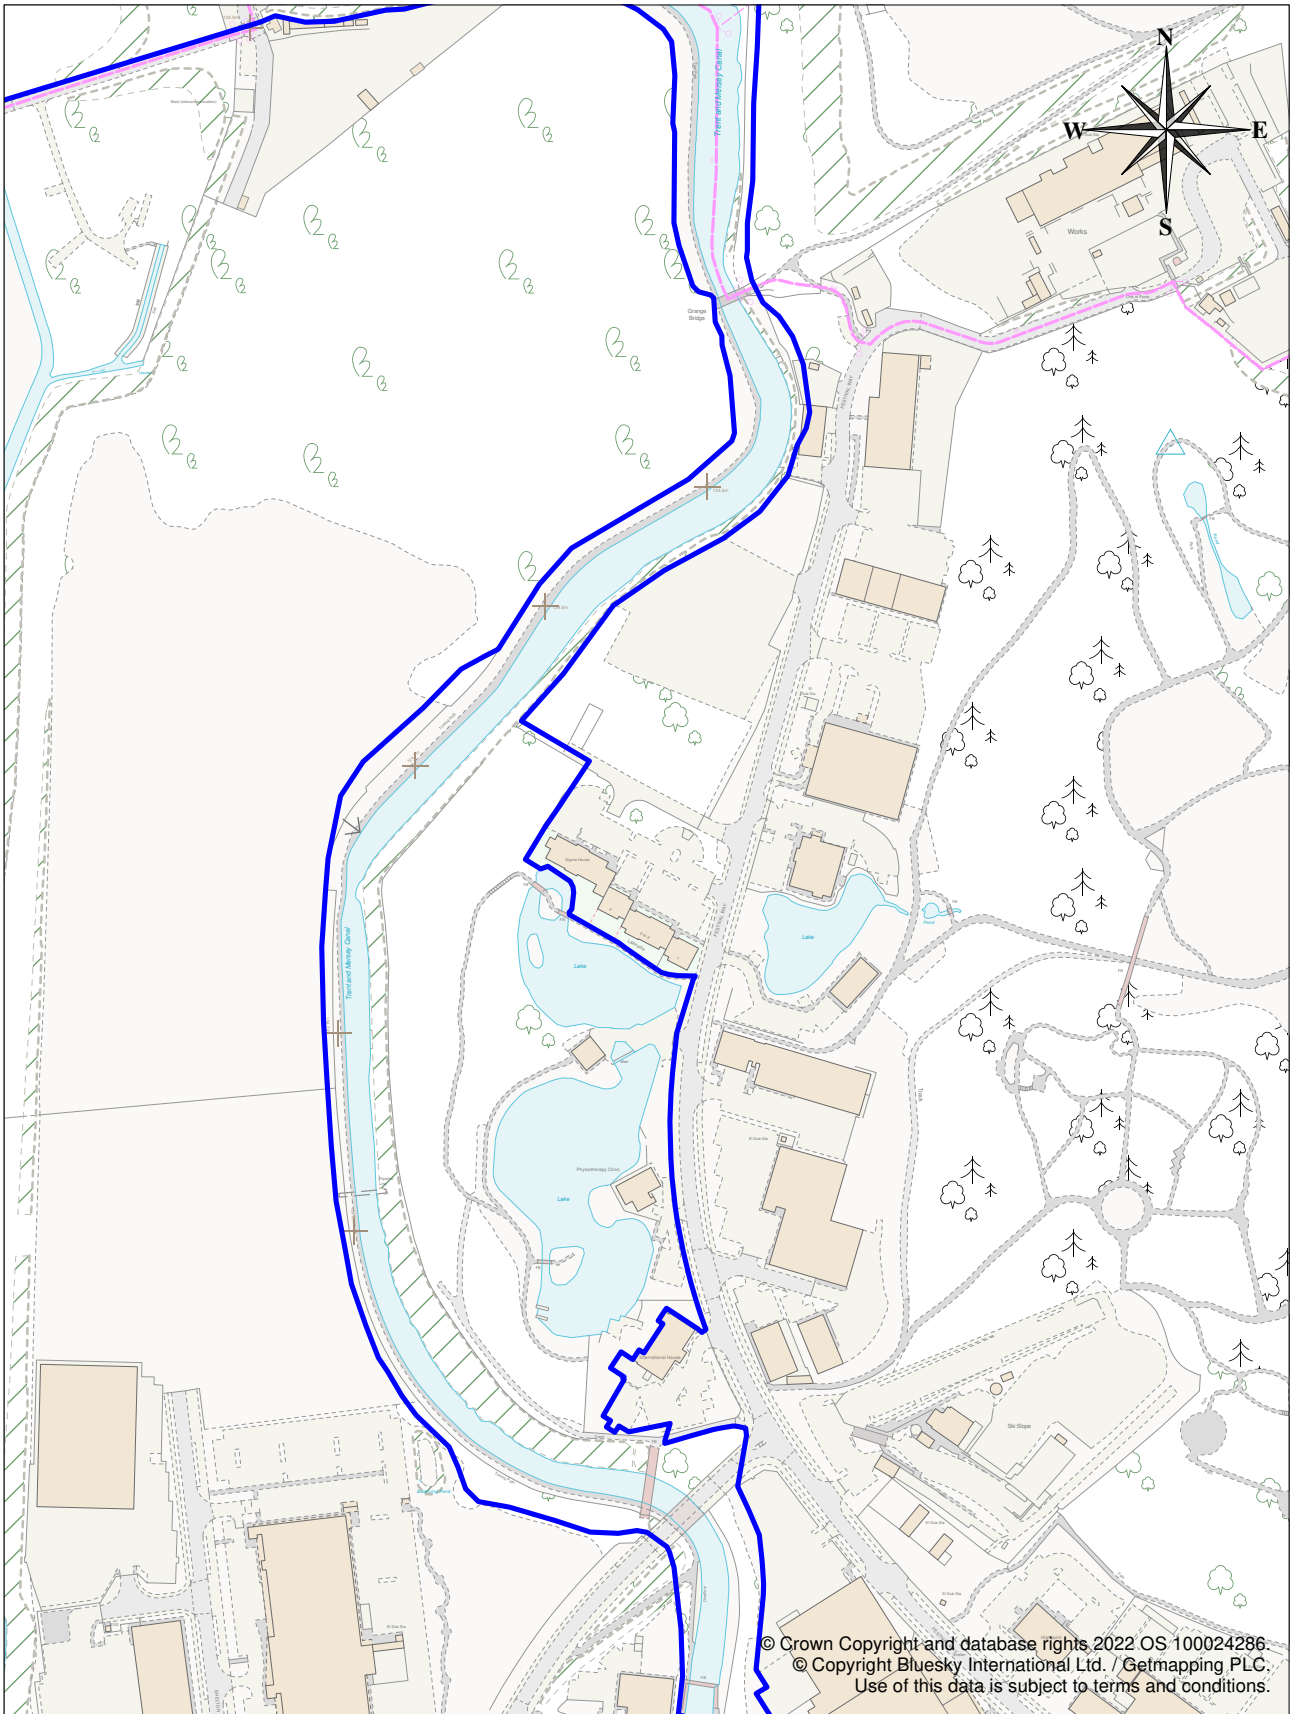

Appendix 1f: Trent & Mersey Canal Conservation Area

Stoke on Trent City Council
Civic Centre
Glebe Street
Stoke on Trent ST4 1HH
UK

Scale	1:4000 @ A4
Date	23 Nov 2022
Drawn By	{Drawn By}
Drawing Ref	{Drawing Ref}
Revision	{Revision}