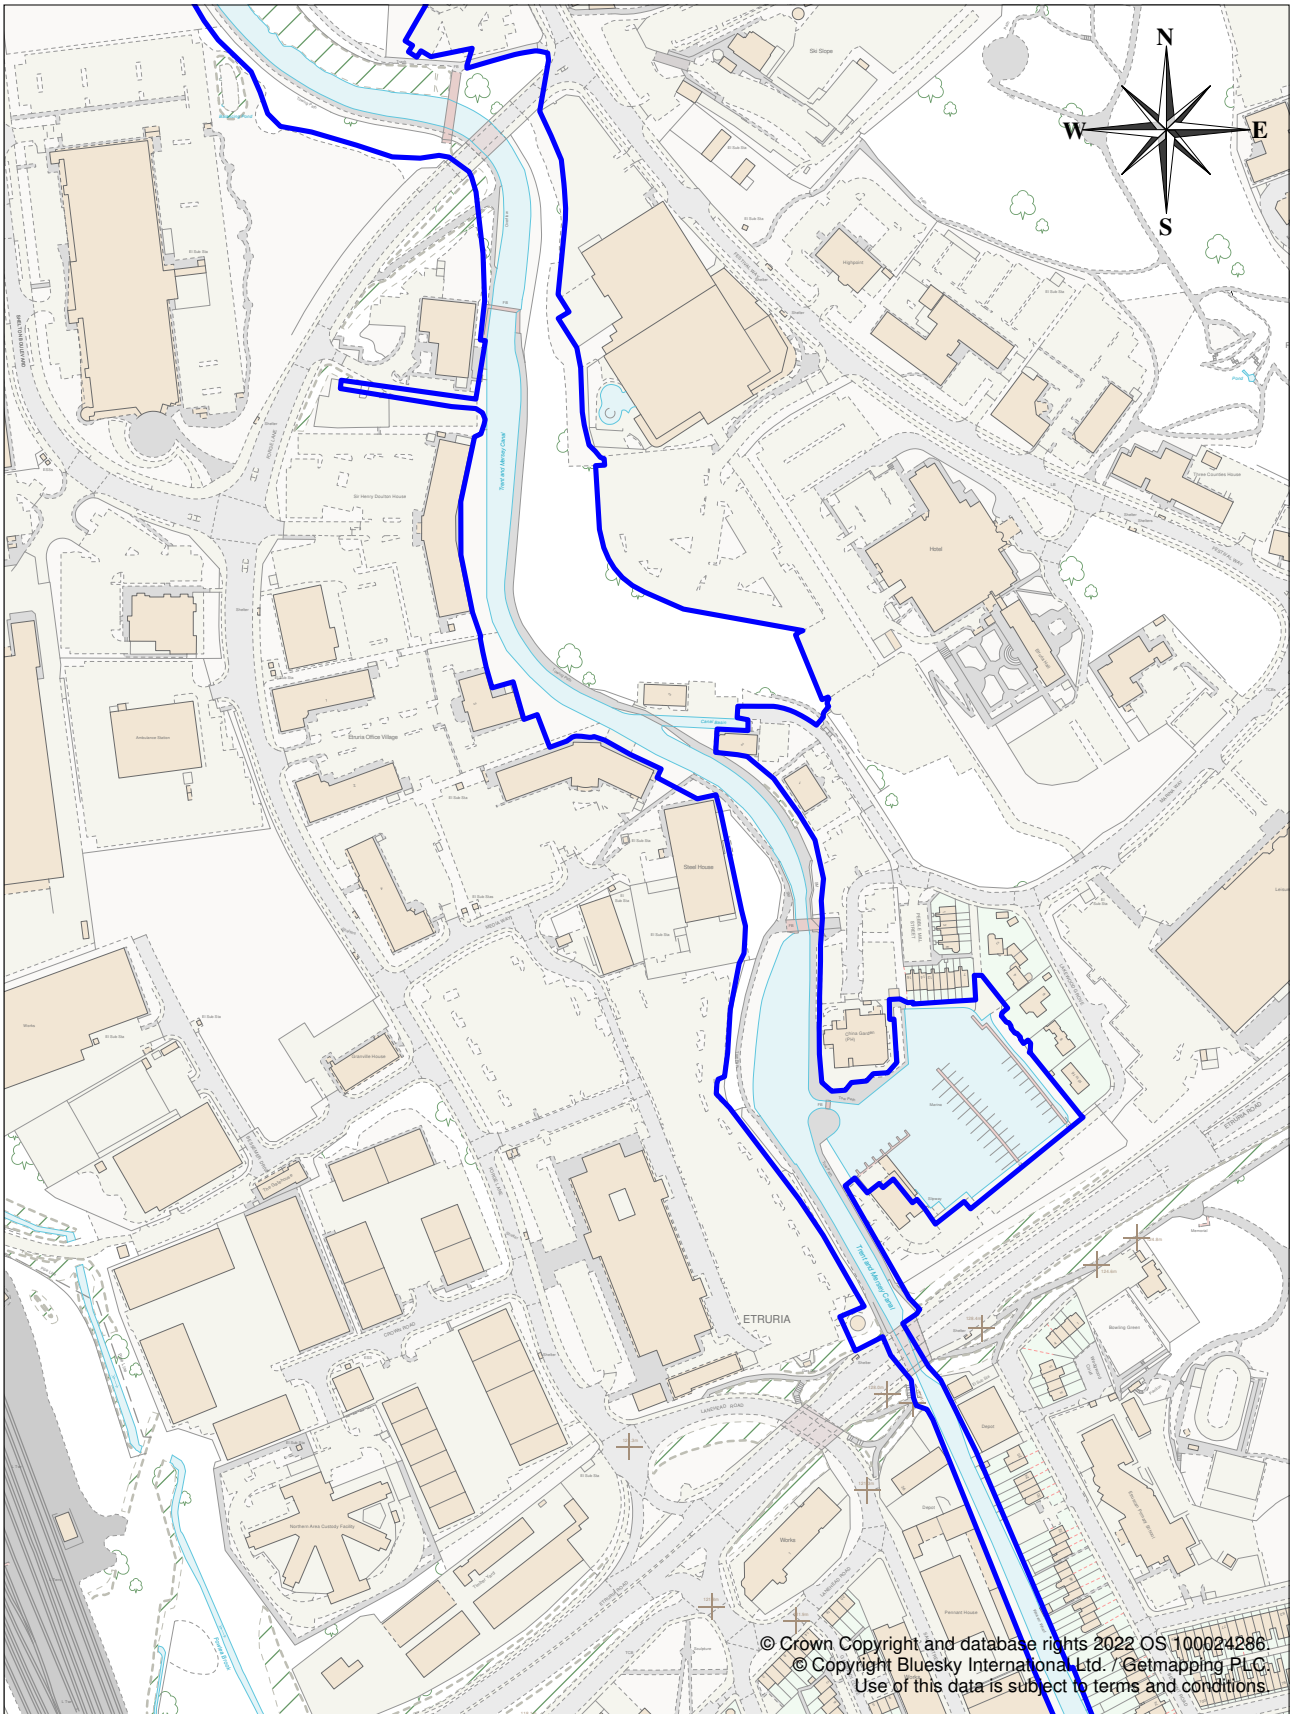

Appendix 1g: Trent & Mersey Canal Conservation Area

Stoke on Trent City Council
Civic Centre
Glebe Street
Stoke on Trent ST4 1HH
UK

Scale	1:4000 @ A4
Date	23 Nov 2022
Drawn By	{Drawn By}
Drawing Ref	{Drawing Ref}
Revision	{Revision}