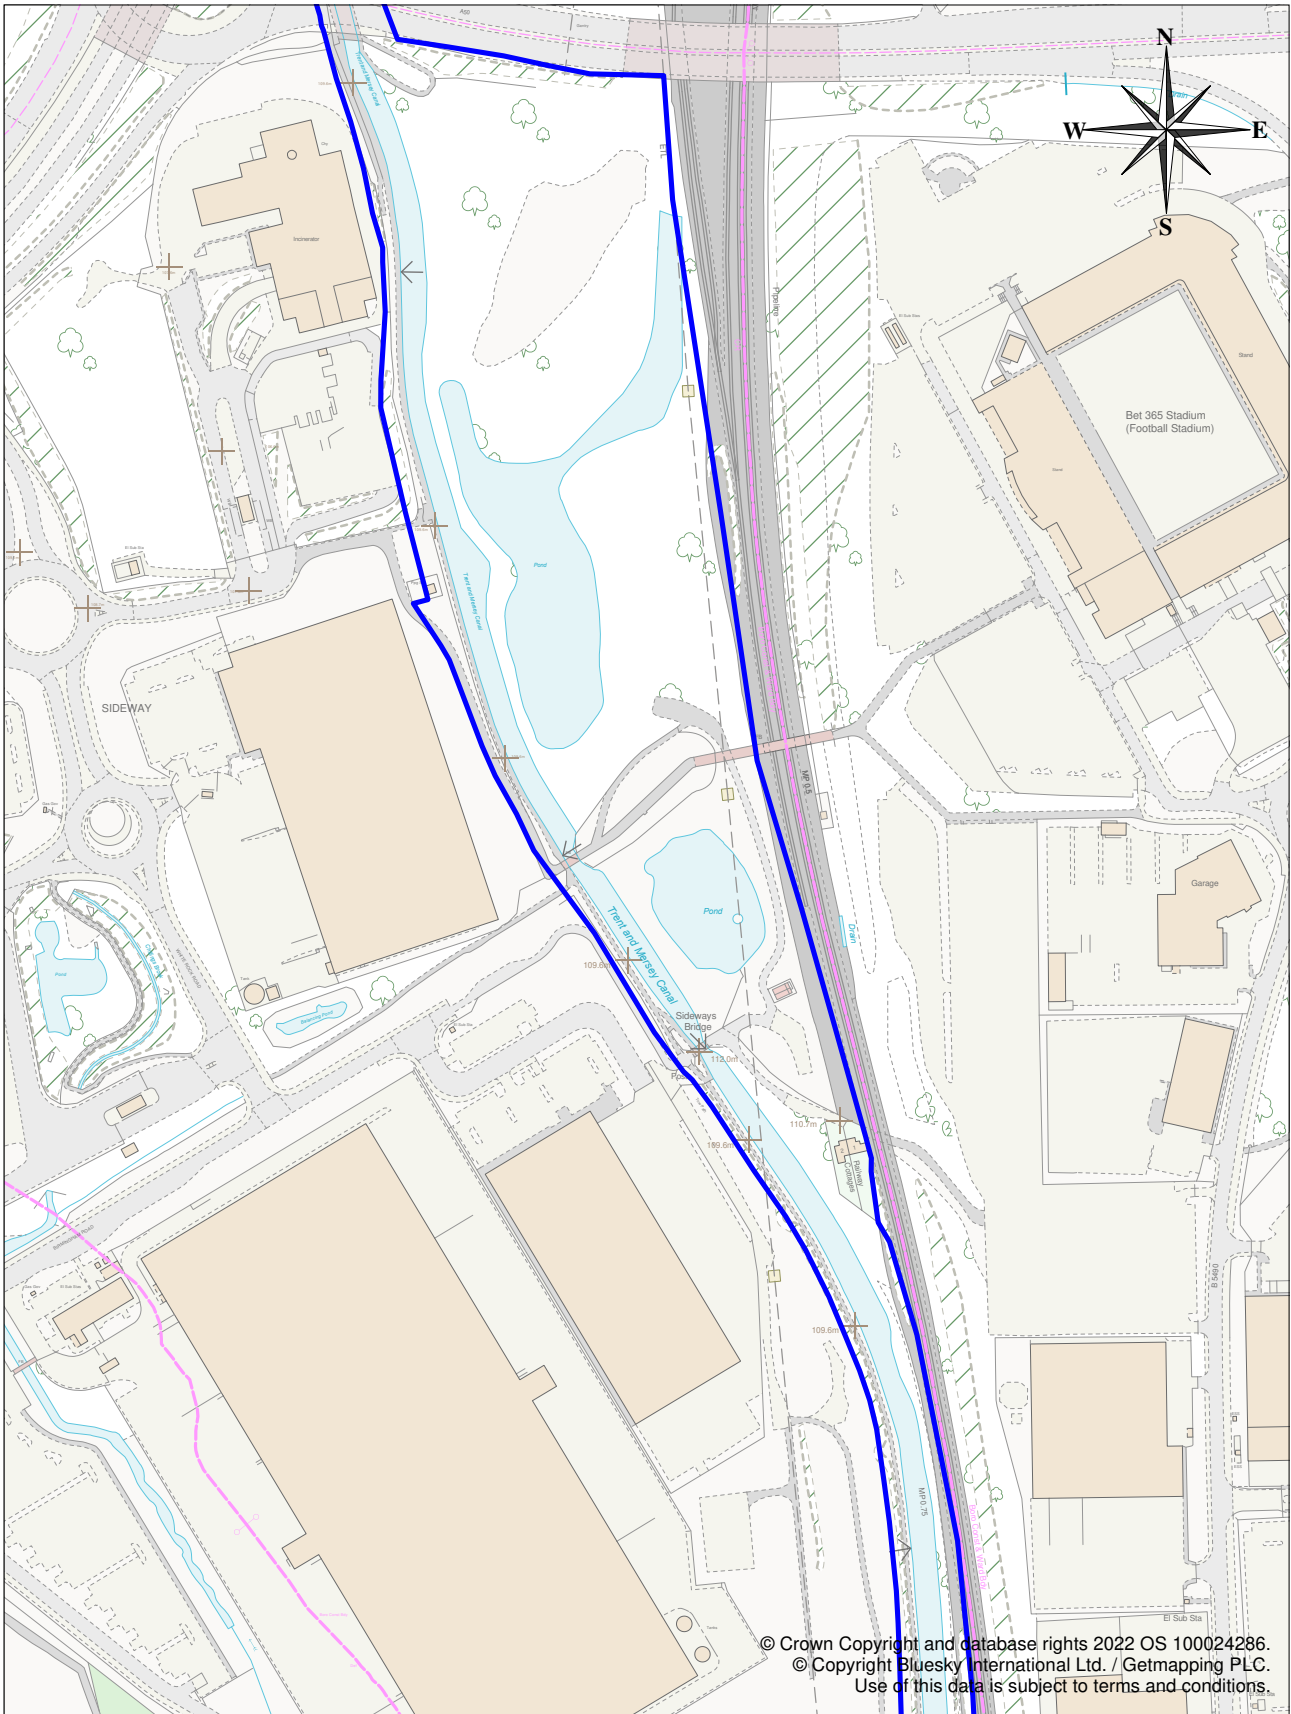

Appendix 1m: Trent & Mersey Canal Conservation Area

Stoke on Trent City Council
Civic Centre
Glebe Street
Stoke on Trent ST4 1HH
UK

Scale	1:4000 @ A4
Date	23 Nov 2022
Drawn By	{Drawn By}
Drawing Ref	{Drawing Ref}
Revision	{Revision}