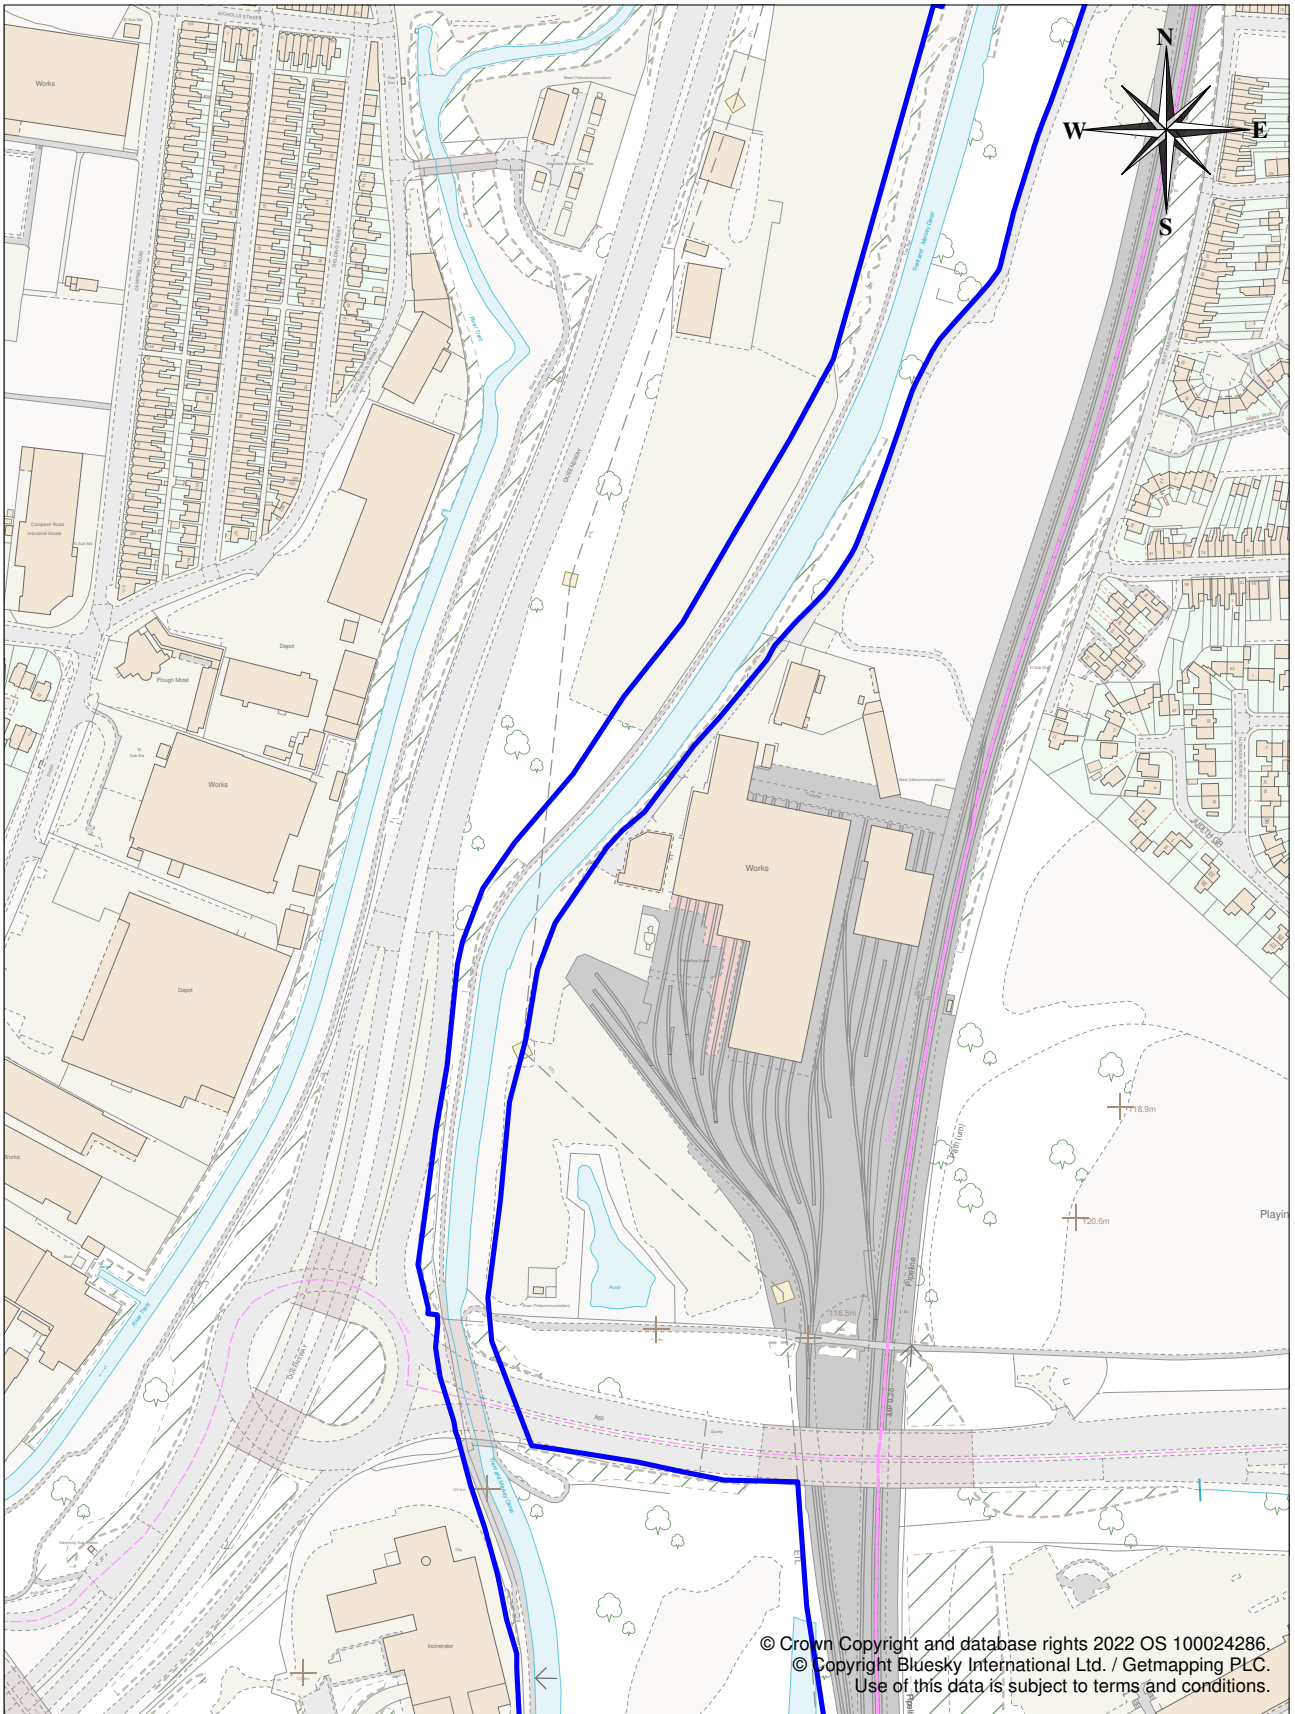

Appendix 11: Trent & Mersey Canal Conservation Area

Stoke on Trent City Council
Civic Centre
Glebe Street
Stoke on Trent ST4 1HH
UK

Scale	1:4000 @ A4
Date	23 Nov 2022
Drawn By	{Drawn By}
Drawing Ref	{Drawing Ref}
Revision	{Revision}