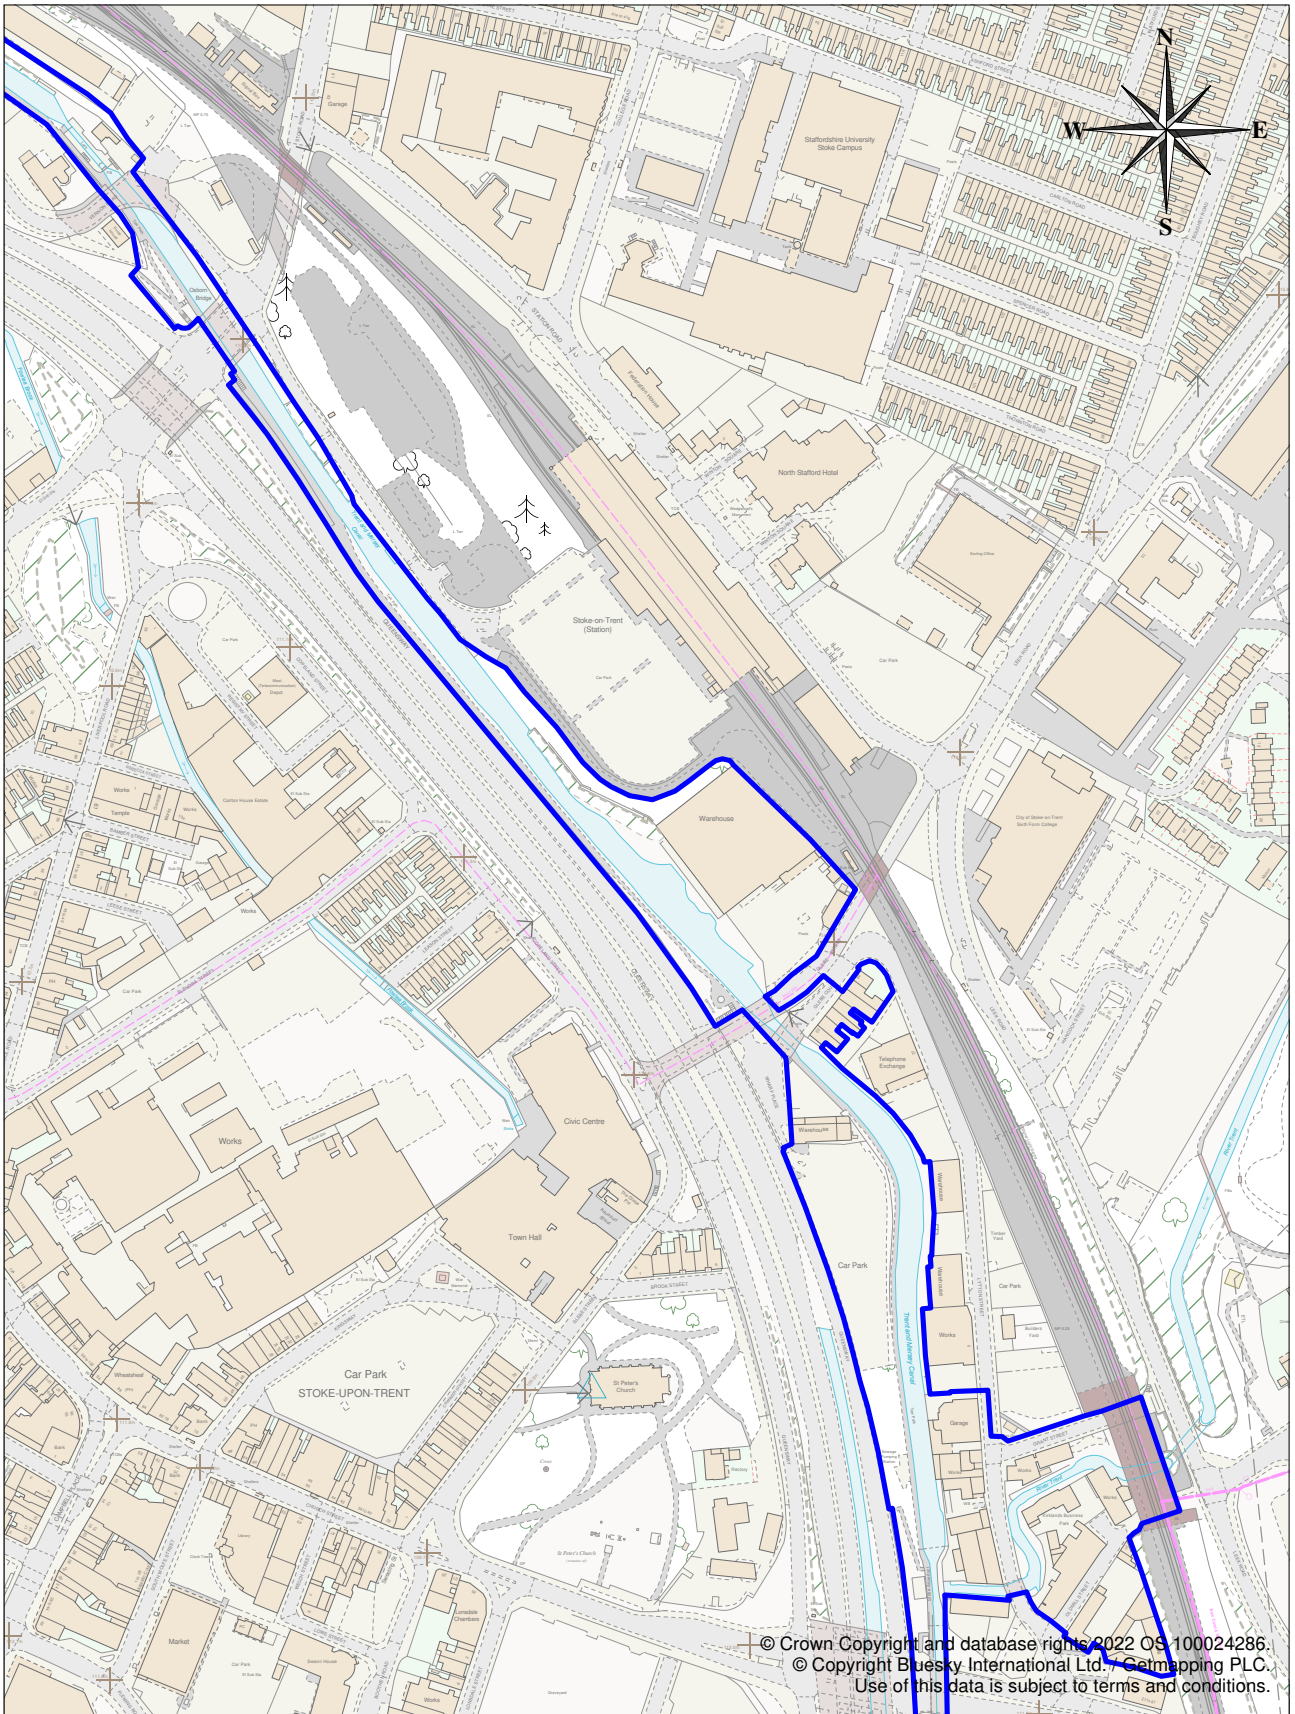

Appendix 1j: Trent & Mersey Canal Conservation Area

Stoke on Trent City Council
Civic Centre
Glebe Street
Stoke on Trent ST4 1HH
UK

Scale	1:4000 @ A4
Date	23 Nov 2022
Drawn By	{Drawn By}
Drawing Ref	{Drawing Ref}
Revision	{Revision}