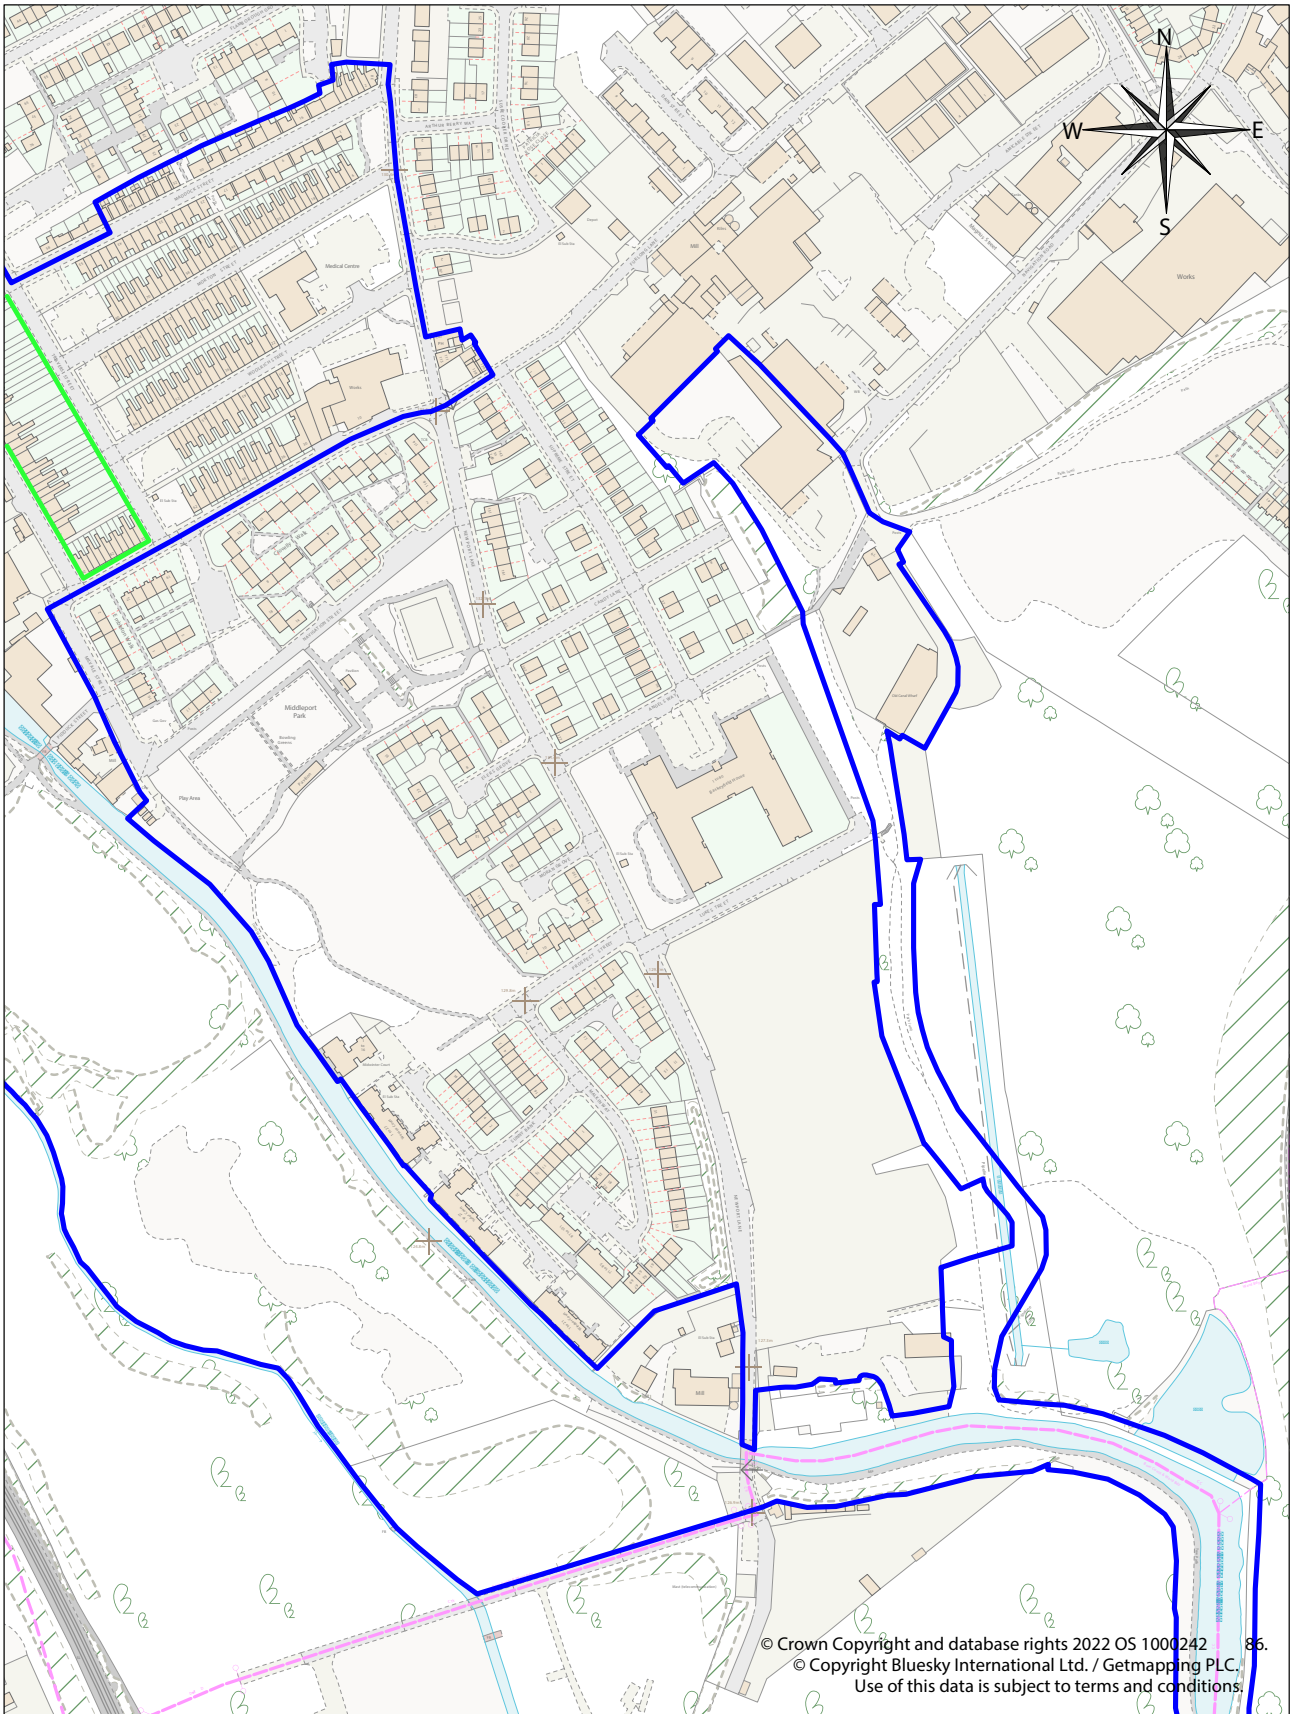

Appendix 1e:Trent & Mersey Canal Conservation Area

Stoke on Trent City Council
Civic Centre
Glebe Street
Stoke on Trent ST4 1HH
UK

Scale	1:4000 @ A4
Date	23 Nov 2022
Drawn By	{Drawn By}
Drawing Ref	{Drawing Ref}
Revision	{Revision}