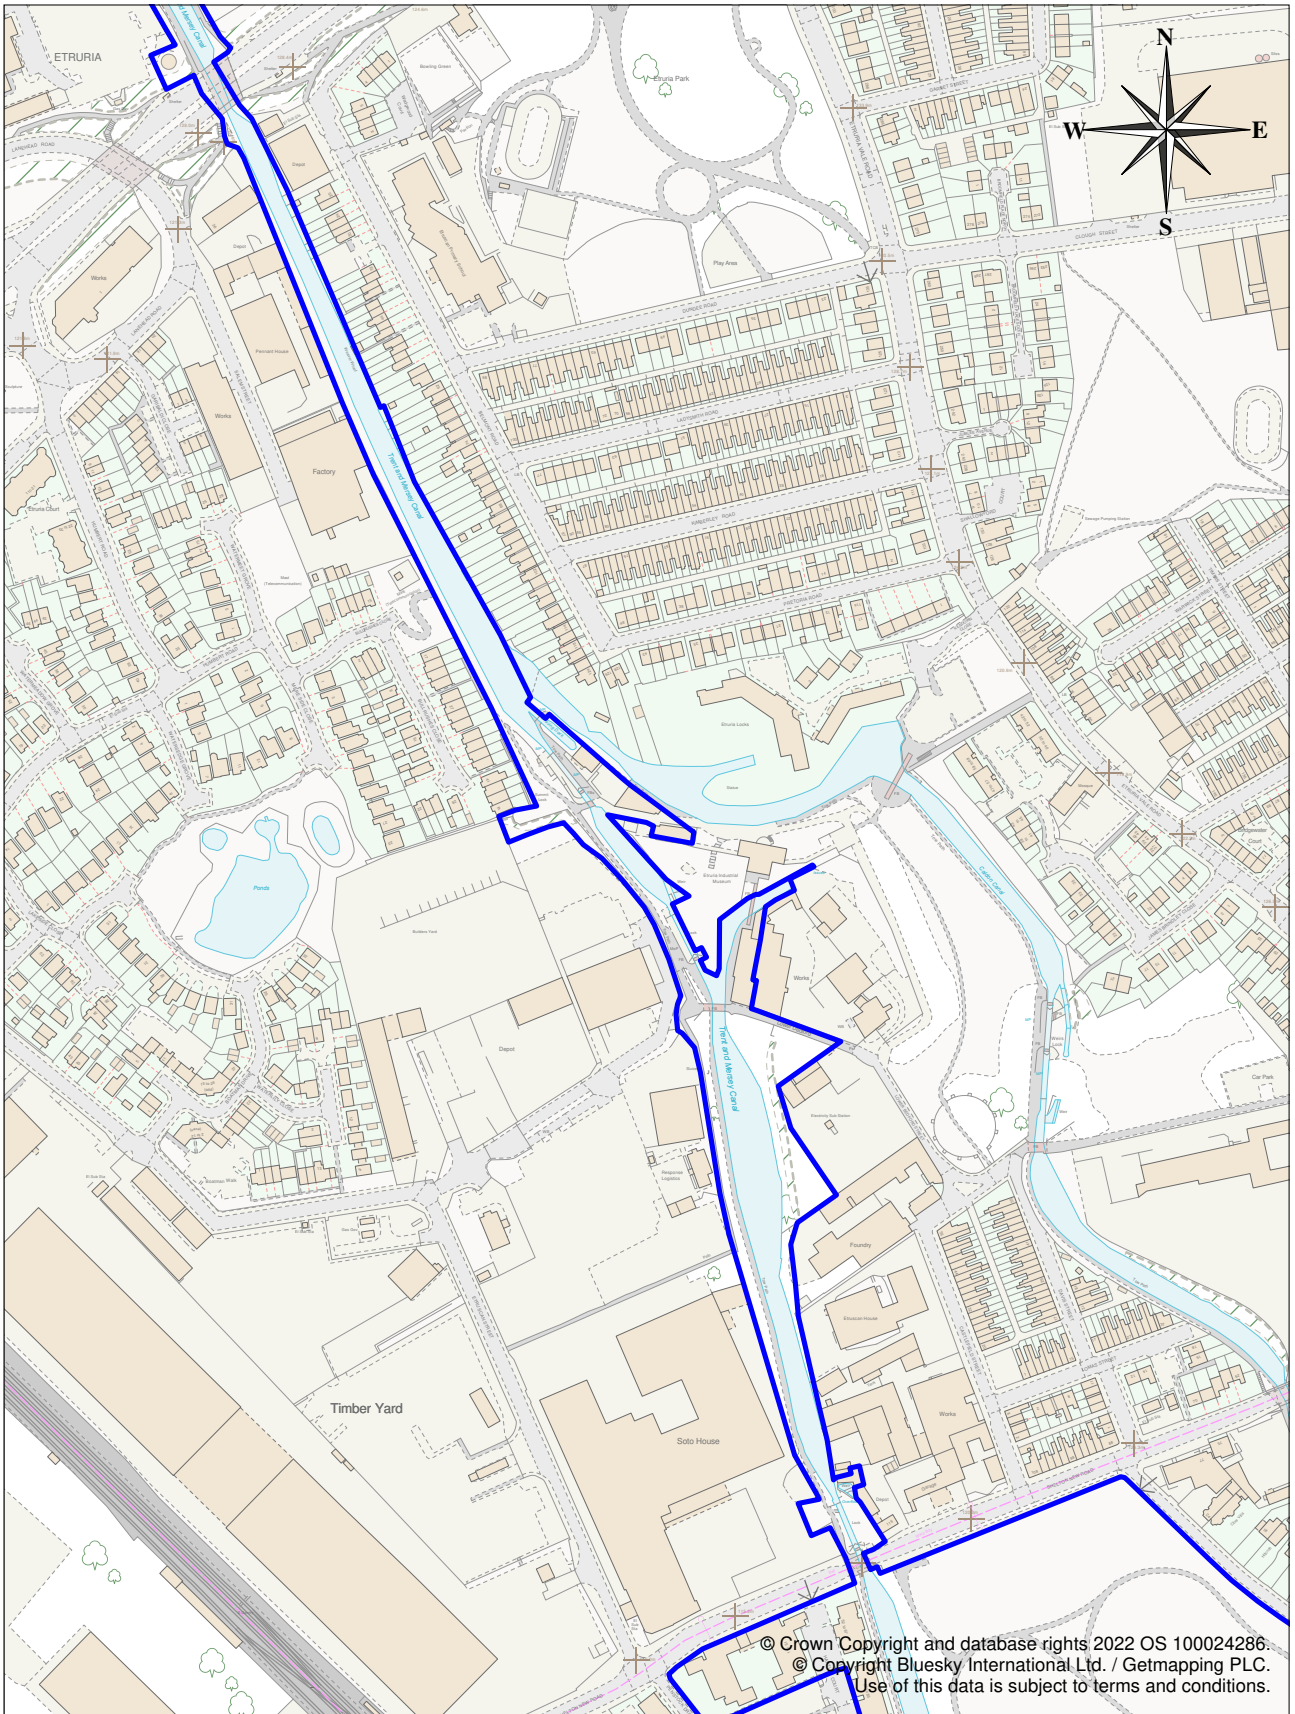

Appendix 1h: Trent & Mersey Canal Conservation Area

Stoke on Trent City Council
Civic Centre
Glebe Street
Stoke on Trent ST4 1HH
UK

Scale	1:4000 @ A4
Date	23 Nov 2022
Drawn By	{Drawn By}
Drawing Ref	{Drawing Ref}
Revision	{Revision}