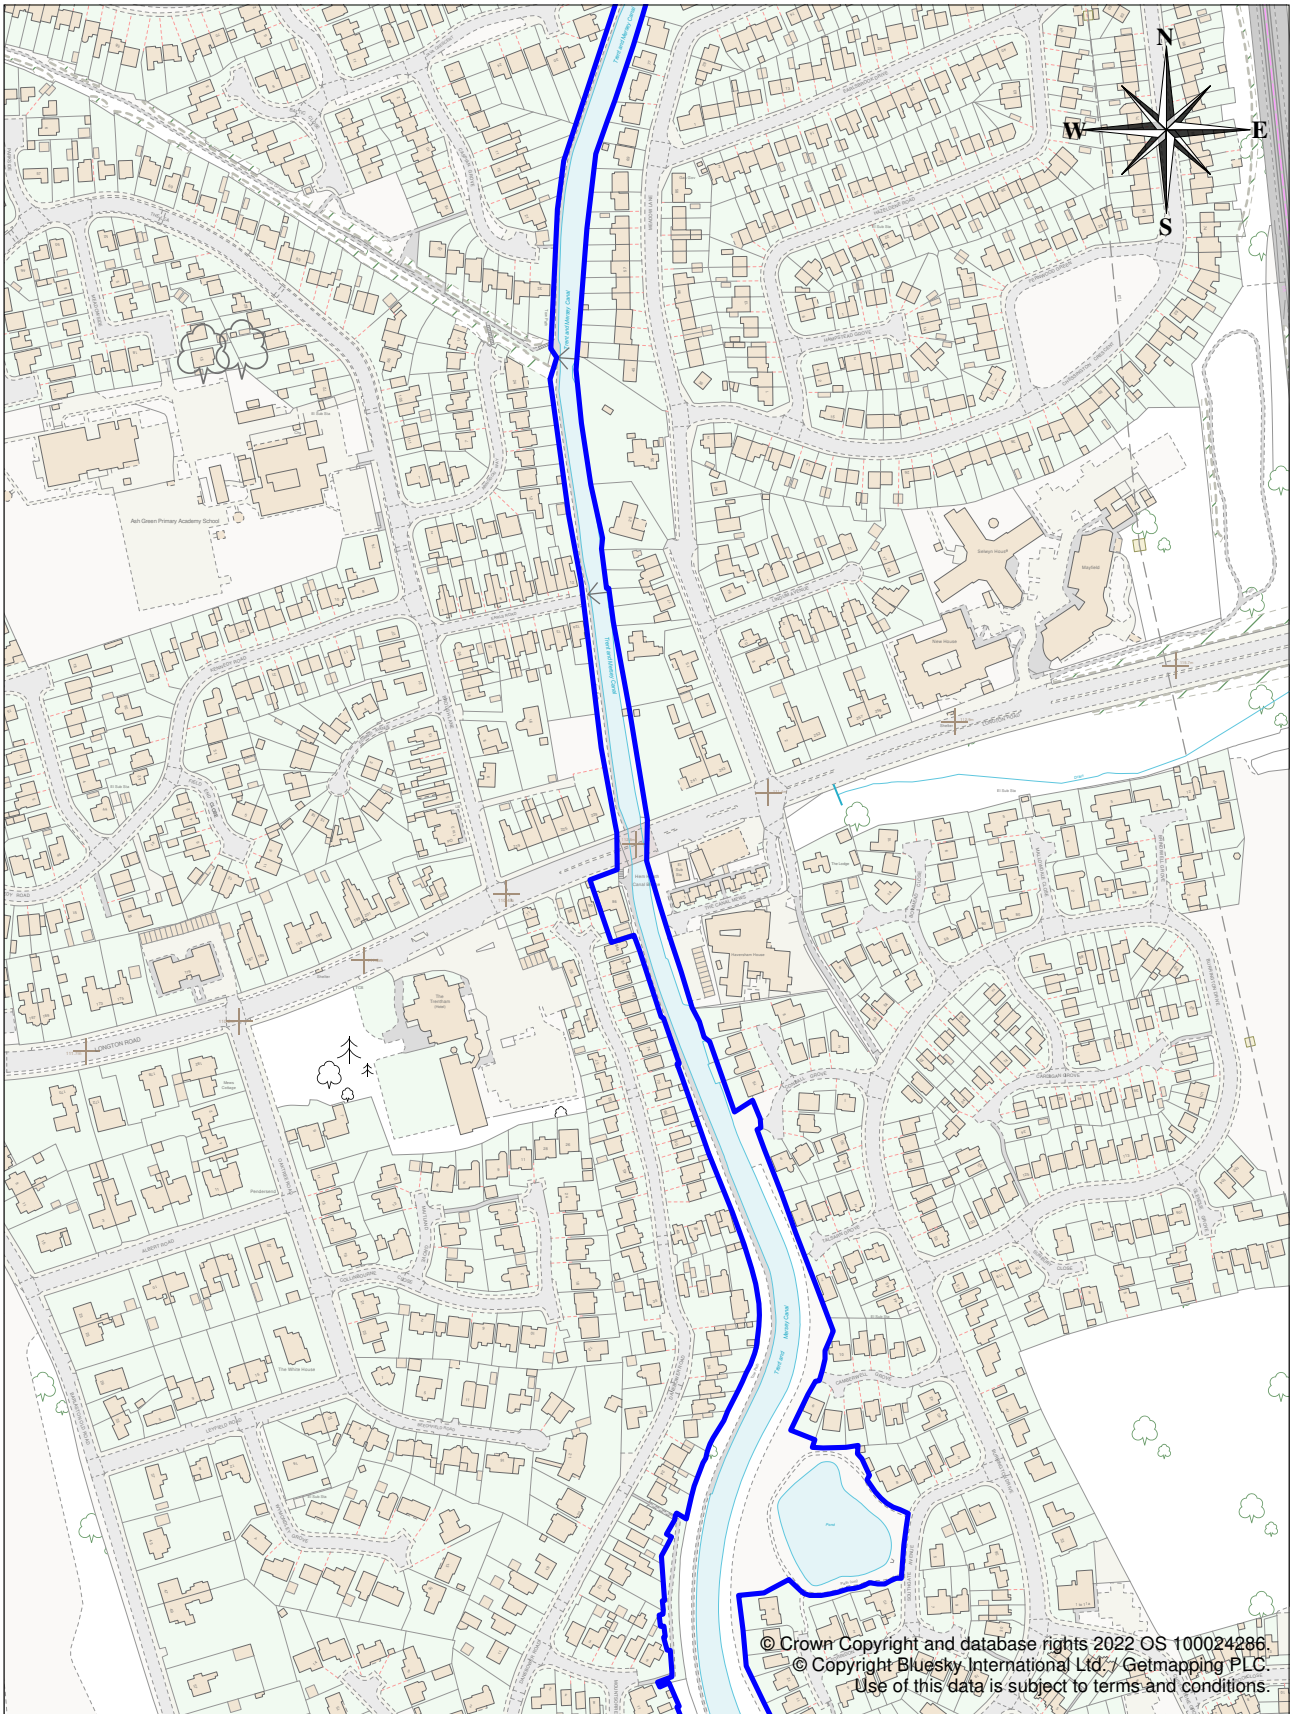

Appendix 1p: Trent & Mersey Canal Conservation Area

Stoke on Trent City Council
Civic Centre
Glebe Street
Stoke on Trent ST4 1HH
UK

Scale	1:4000 @ A4
Date	23 Nov 2022
Drawn By	{Drawn By}
Drawing Ref	{Drawing Ref}
Revision	{Revision}