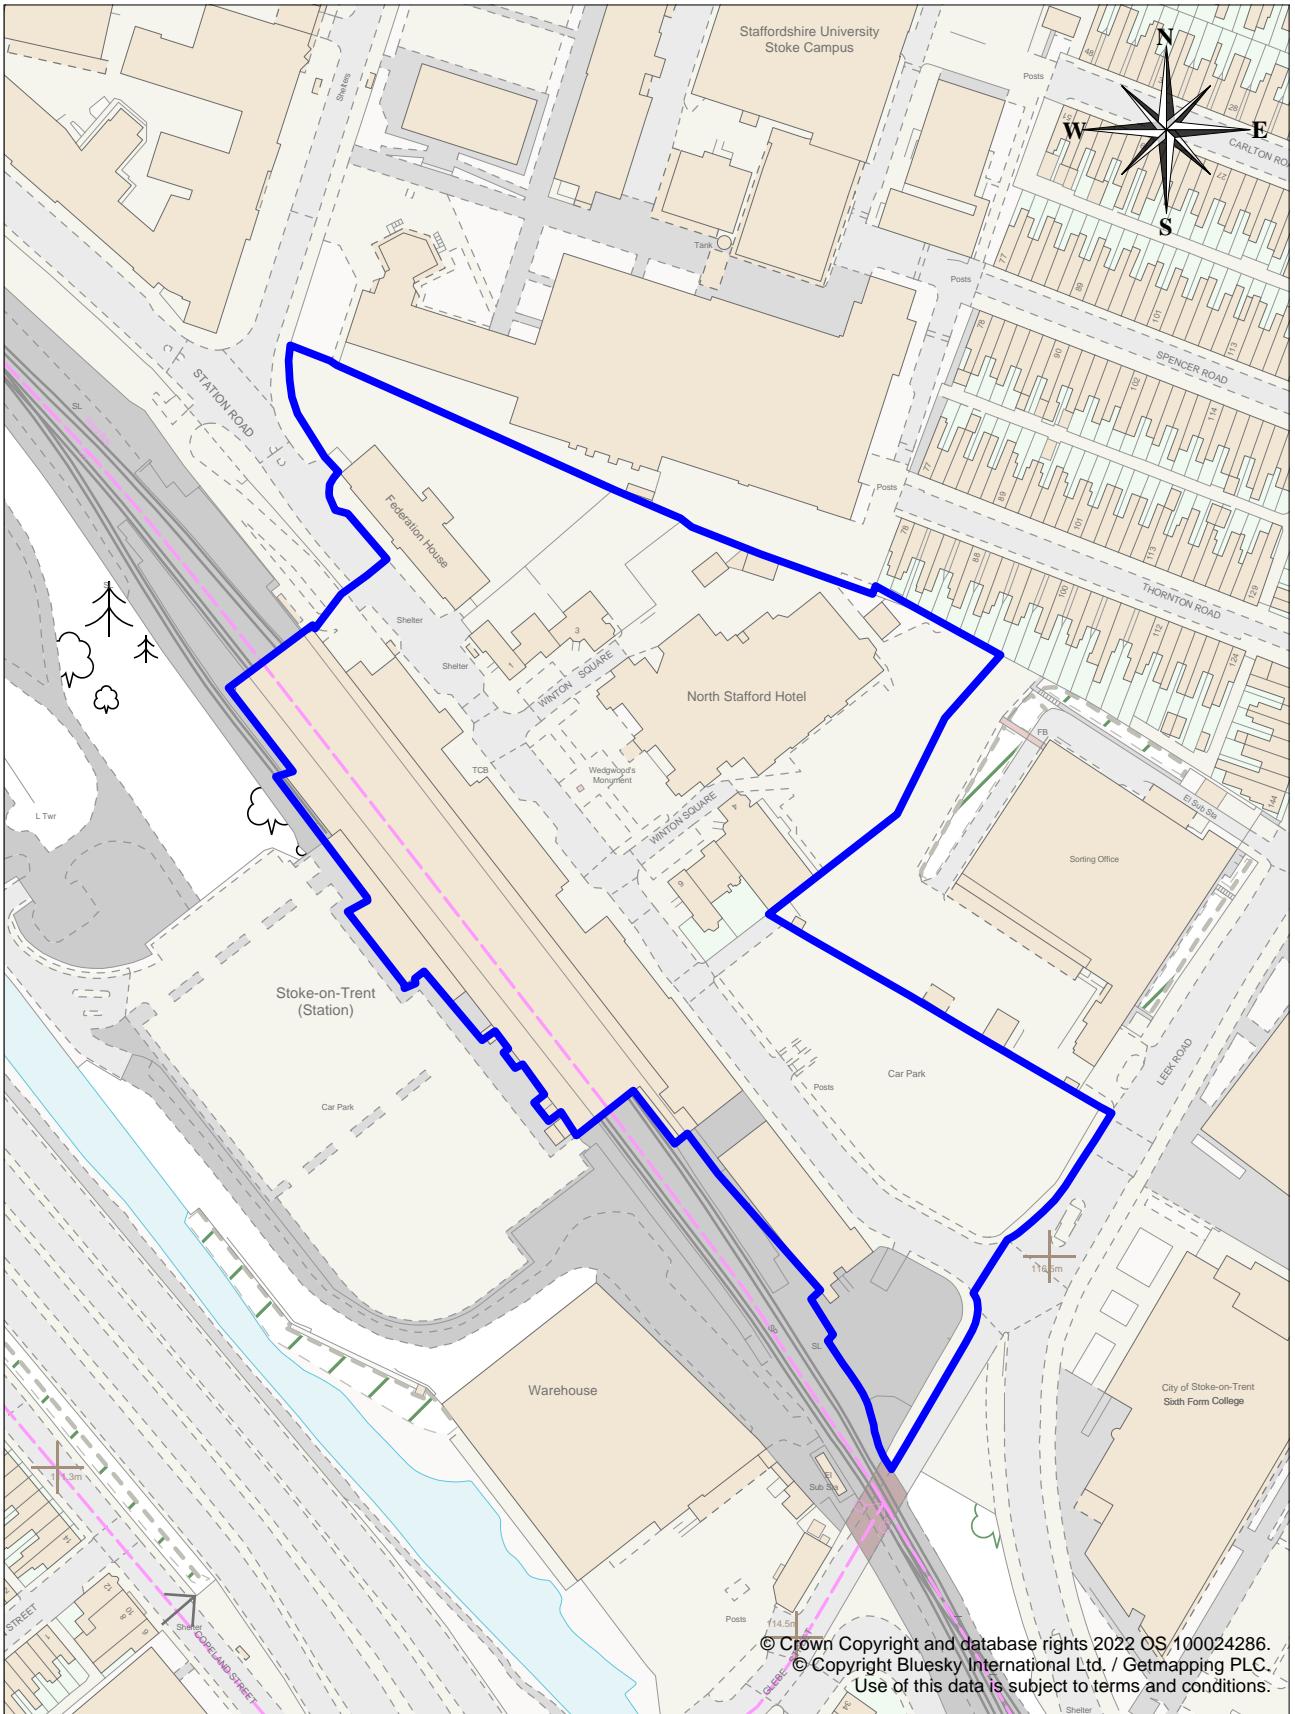

Map B: Winton Square Conservation Area - Proposed

Stoke on Trent City Council  
 Civic Centre  
 Glebe Street  
 Stoke on Trent ST4 1HH  
 UK

Scale	1:2000 @ A4
Date	23 Nov 2022
Drawn By	{Drawn By}
Drawing Ref	{Drawing Ref}
Revision	{Revision}